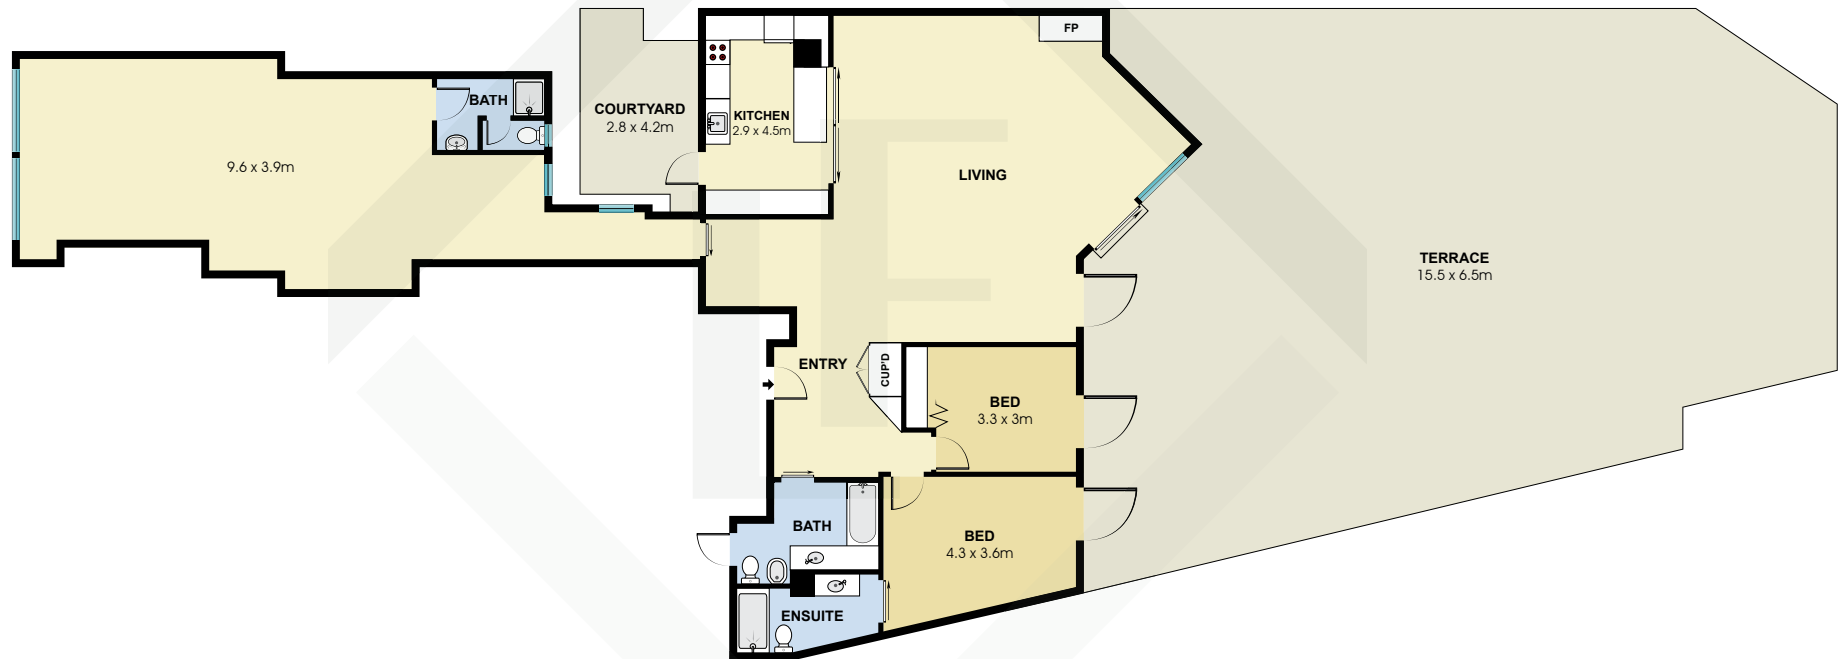

BCNR4701

Measurements	
INT	196 m ²
EXT	226 m ²

Scale in metres. Indicative only. Dimensions are approximate. All information contained here in is gathered from sources we believe to be reliable. However we cannot guarantee its accuracy and interested persons should rely on their own enquiries.