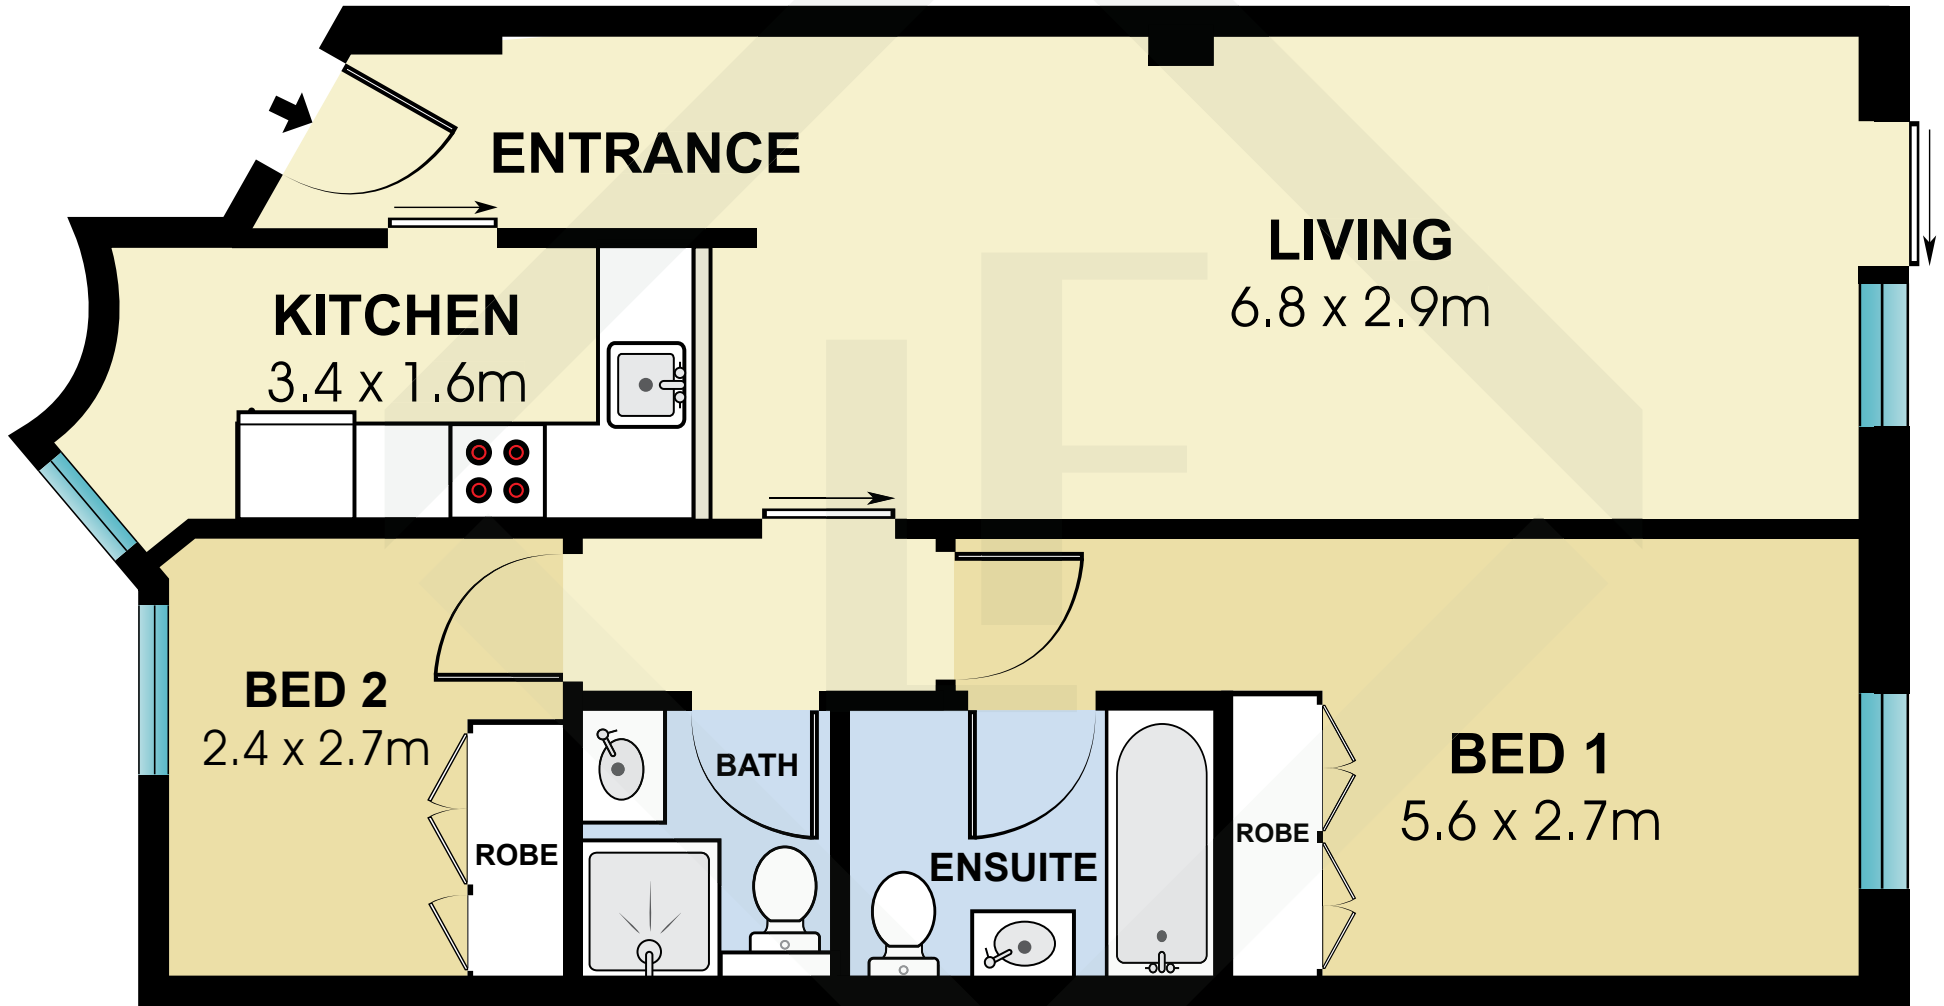

BCNR2855

SCALE (METRES)

Measurements	
INT	63 m ²

Scale in metres. Indicative only. Dimensions are approximate. All information contained here in is gathered from sources we believe to be reliable. However we cannot guarantee its accuracy and interested persons should rely on their own enquiries.