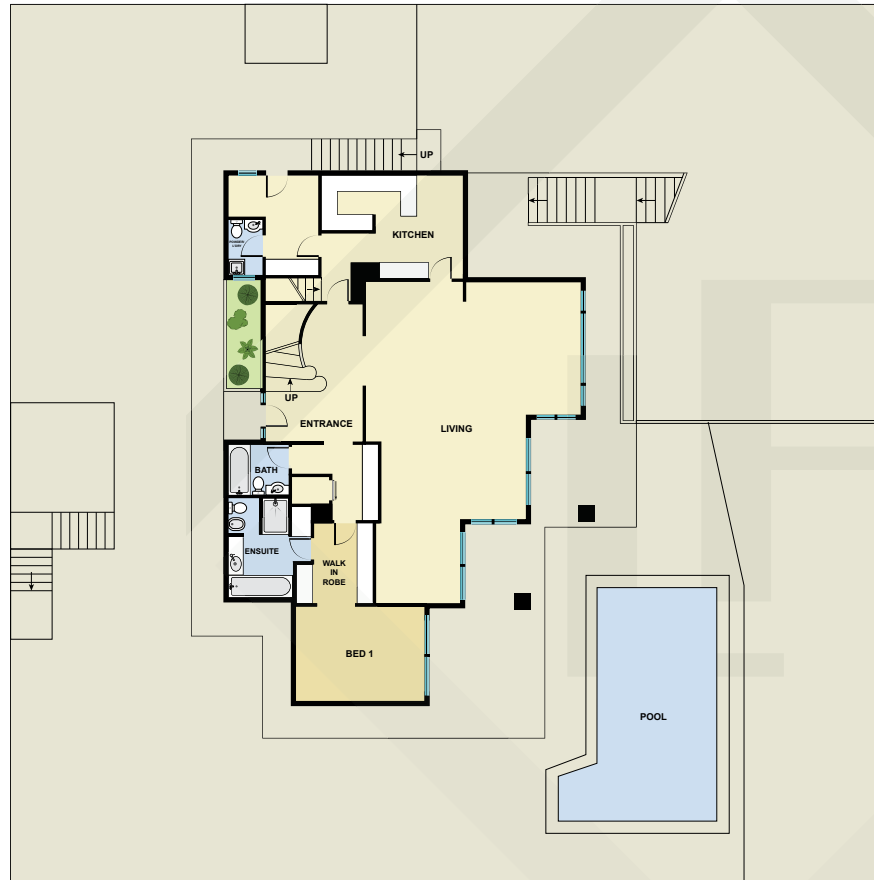

BCN8137

Ground Floor

First Floor

Basement

Measurements	
INT	594 m ²
EXT	1053 m ²

Scale in metres. Indicative only. Dimensions are approximate. All information contained here in is gathered from sources we believe to be reliable. However we cannot guarantee its accuracy and interested persons should rely on their own enquiries.