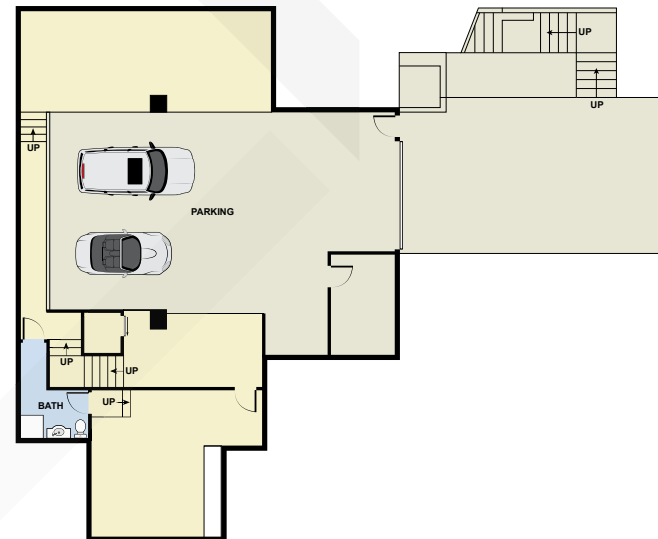

BCN8137

Ground Floor

First Floor

Basement

Measurements	
INT	594 m ²
EXT	1053 m ²

Scale in metres. Indicative only. Dimensions are approximate. All information contained here in is gathered from sources we believe to be reliable. However we cannot guarantee its accuracy and interested persons should rely on their own enquiries.