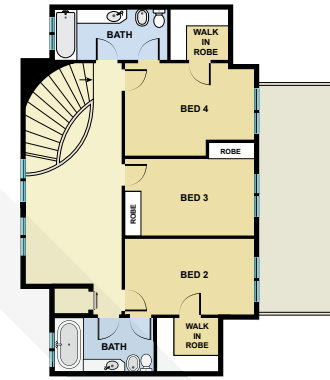

BCN8137

Ground Floor

First Floor

Basement

Measurements	
INT	594 m ²
EXT	1053 m ²

Scale in metres. Indicative only. Dimensions are approximate. All information contained here in is gathered from sources we believe to be reliable. However we cannot guarantee its accuracy and interested persons should rely on their own enquiries.