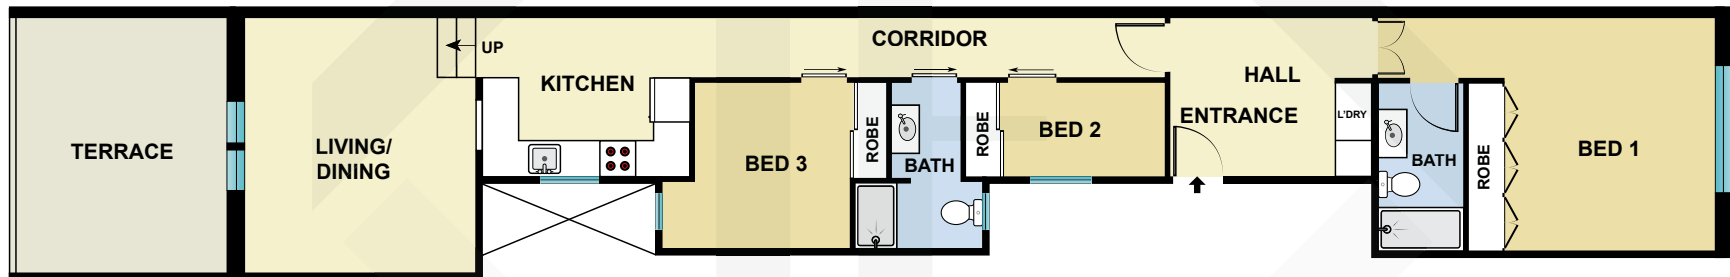

BCN7816

Measurements	
INT	84 m ²
EXT	15 m ²

Scale in metres. Indicative only. Dimensions are approximate. All information contained here in is gathered from sources we believe to be reliable. However we cannot guarantee its accuracy and interested persons should rely on their own enquiries.