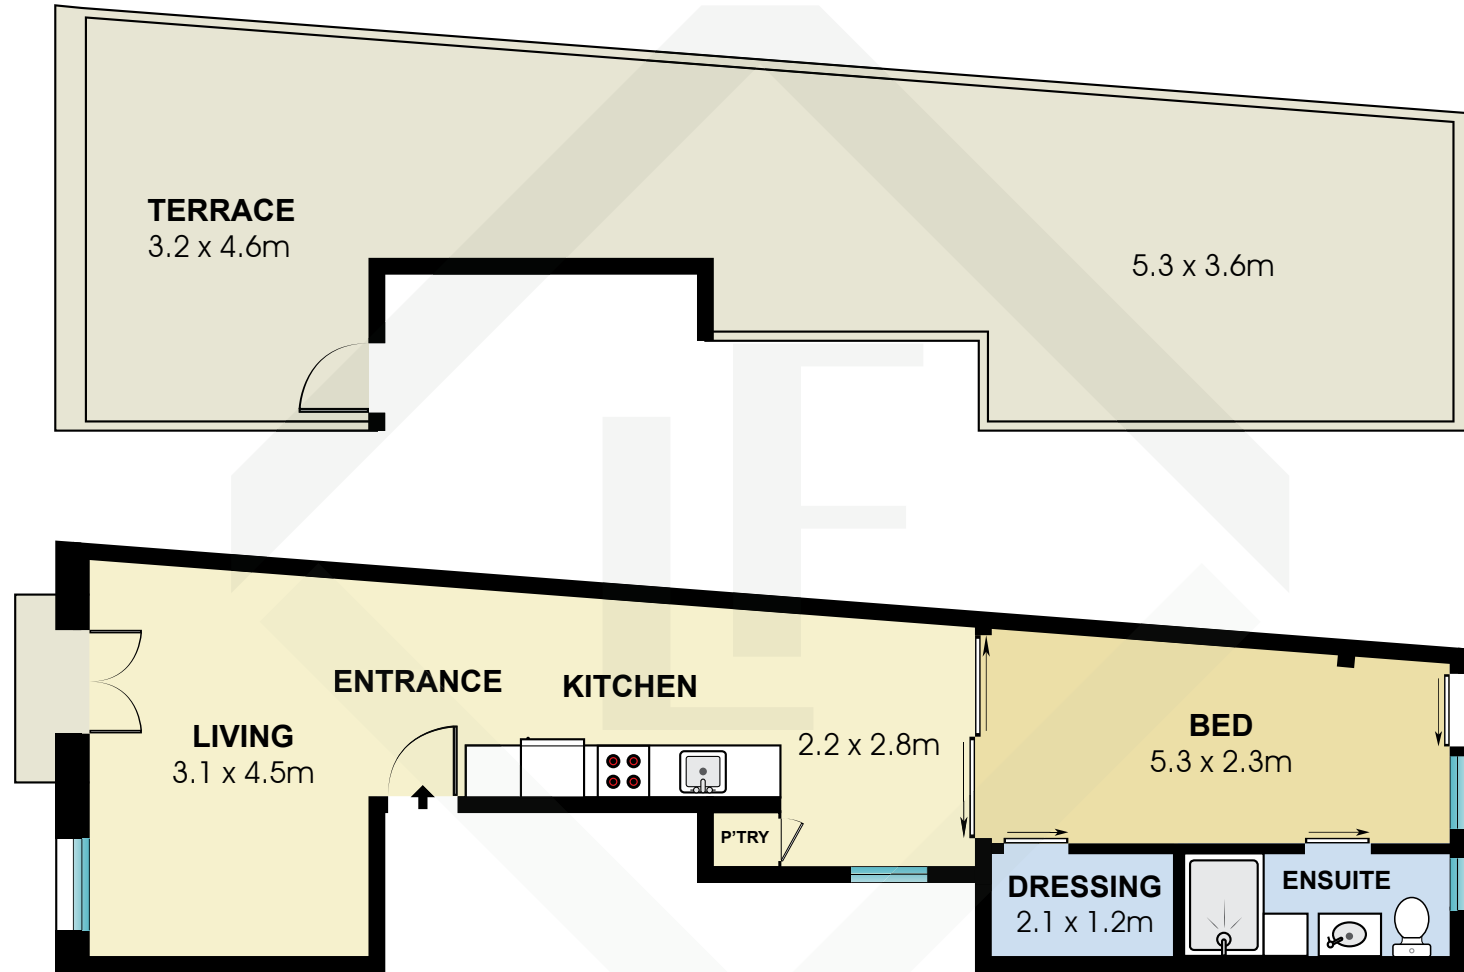

BCN7775

Measurements	
INT	57 m <sup>2</sup>
EXT	58 m <sup>2</sup>

Scale in metres. Indicative only. Dimensions are approximate. All information contained here in is gathered from sources we believe to be reliable. However we cannot guarantee its accuracy and interested persons should rely on their own enquiries.