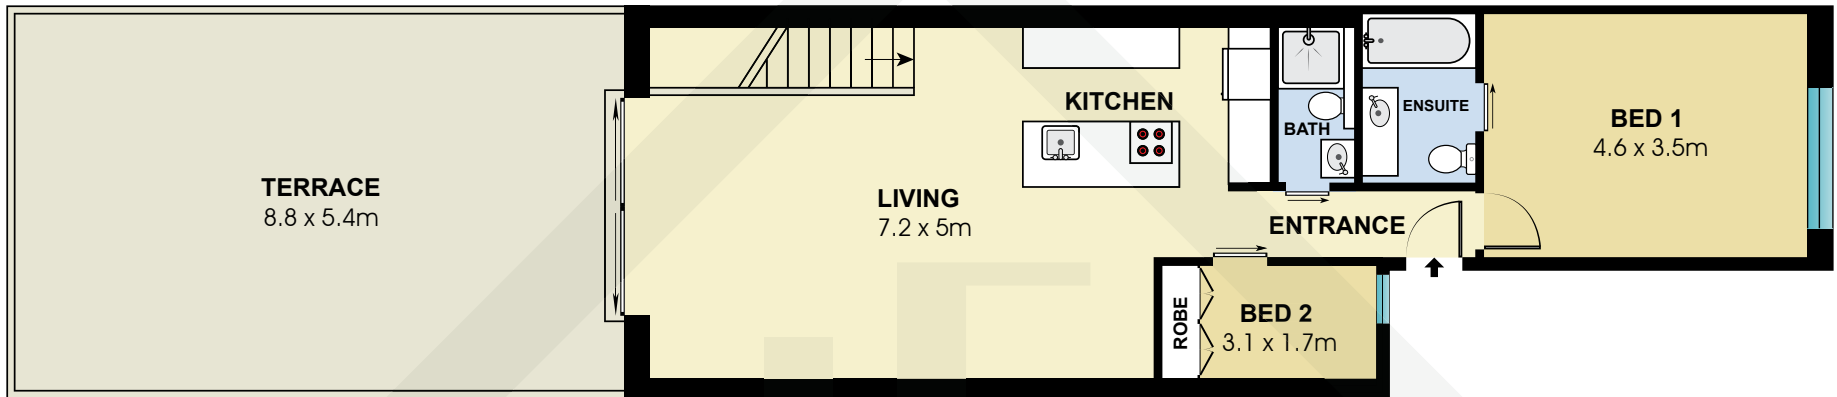

BCN7735

Ground Floor

Basement

Measurements	
INT	145 m ²
EXT	45 m ²

Scale in metres. Indicative only. Dimensions are approximate. All information contained here in is gathered from sources we believe to be reliable. However we cannot guarantee its accuracy and interested persons should rely on their own enquiries.