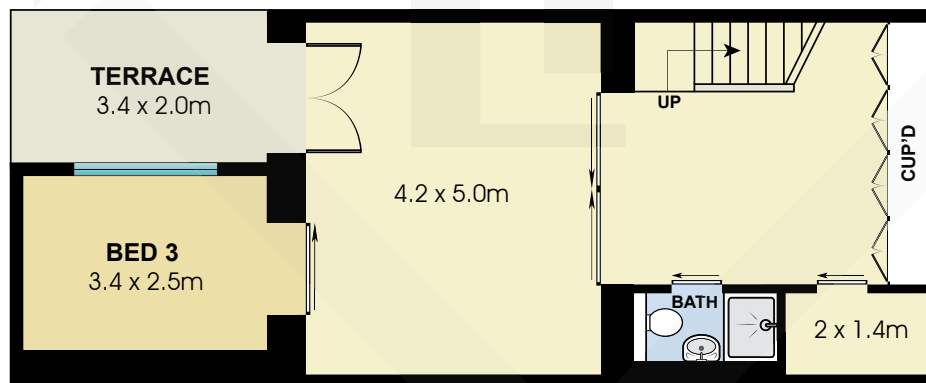

BCN7735

Ground Floor

Basement

Measurements	
INT	145 m ²
EXT	45 m ²

Scale in metres. Indicative only. Dimensions are approximate. All information contained here in is gathered from sources we believe to be reliable. However we cannot guarantee its accuracy and interested persons should rely on their own enquiries.