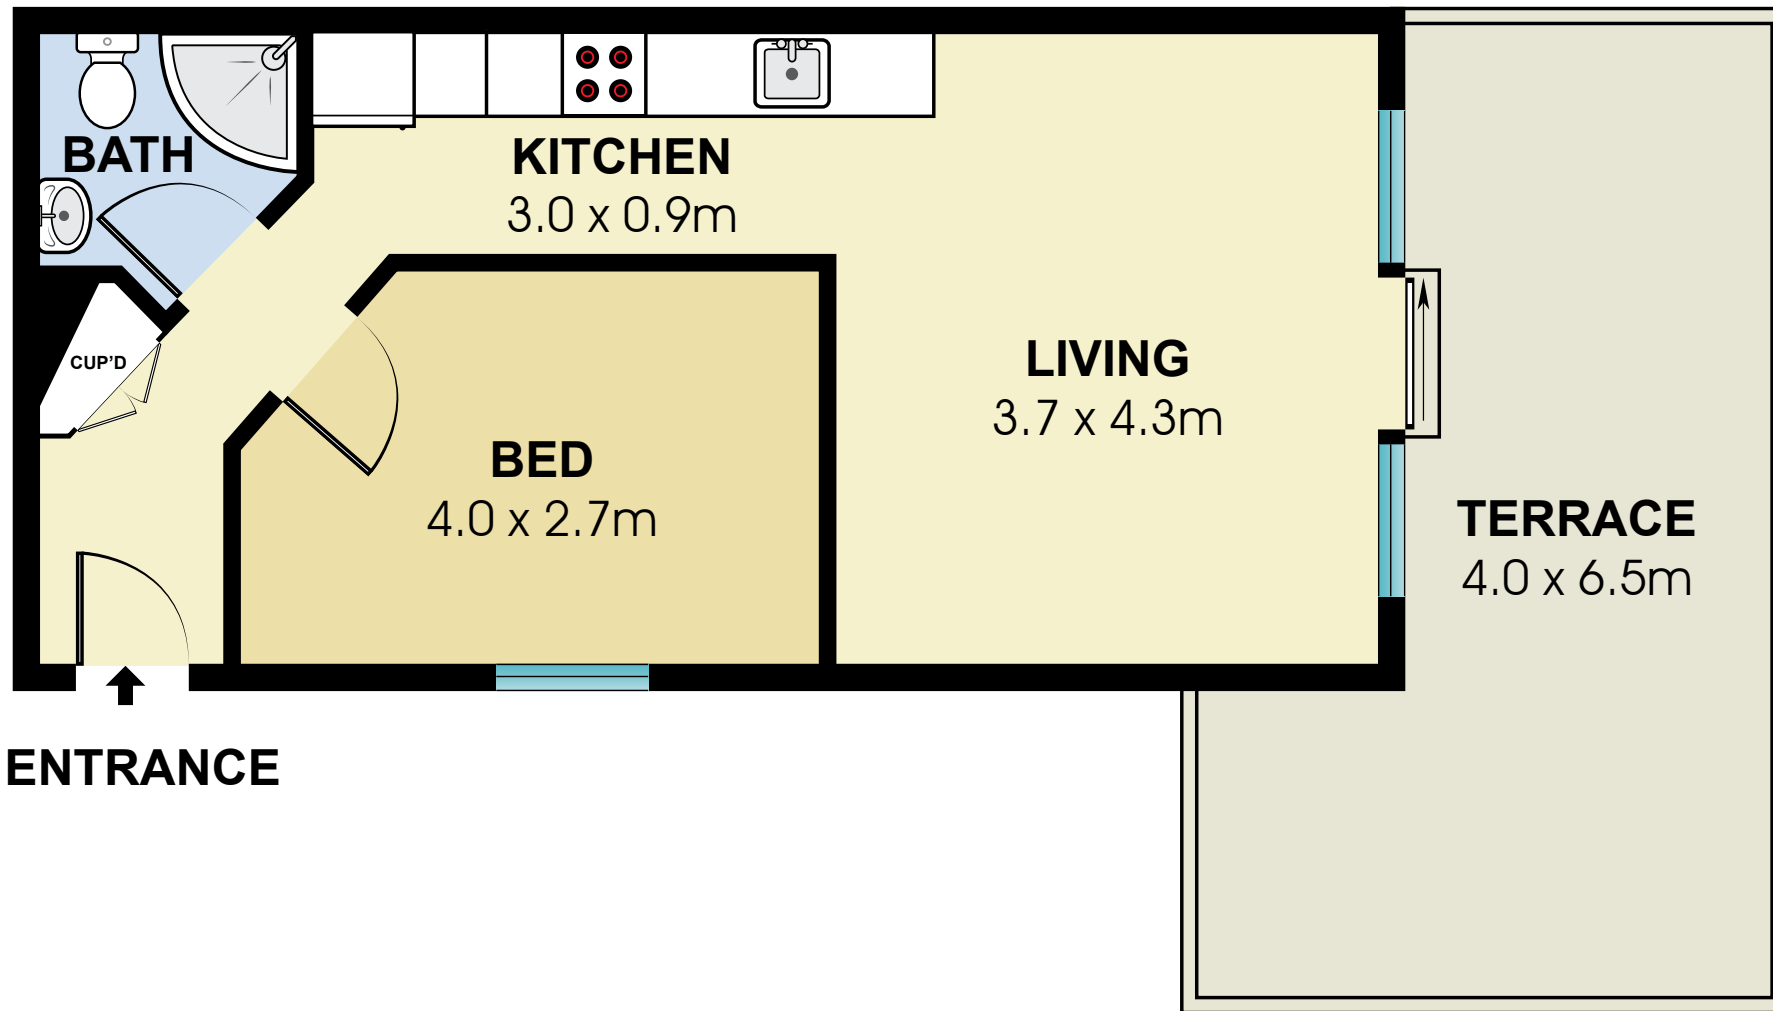

BCN7701

Measurements	
INT	46 m ²
EXT	22 m ²

Scale in metres. Indicative only. Dimensions are approximate. All information contained here in is gathered from sources we believe to be reliable. However we cannot guarantee its accuracy and interested persons should rely on their own enquiries.