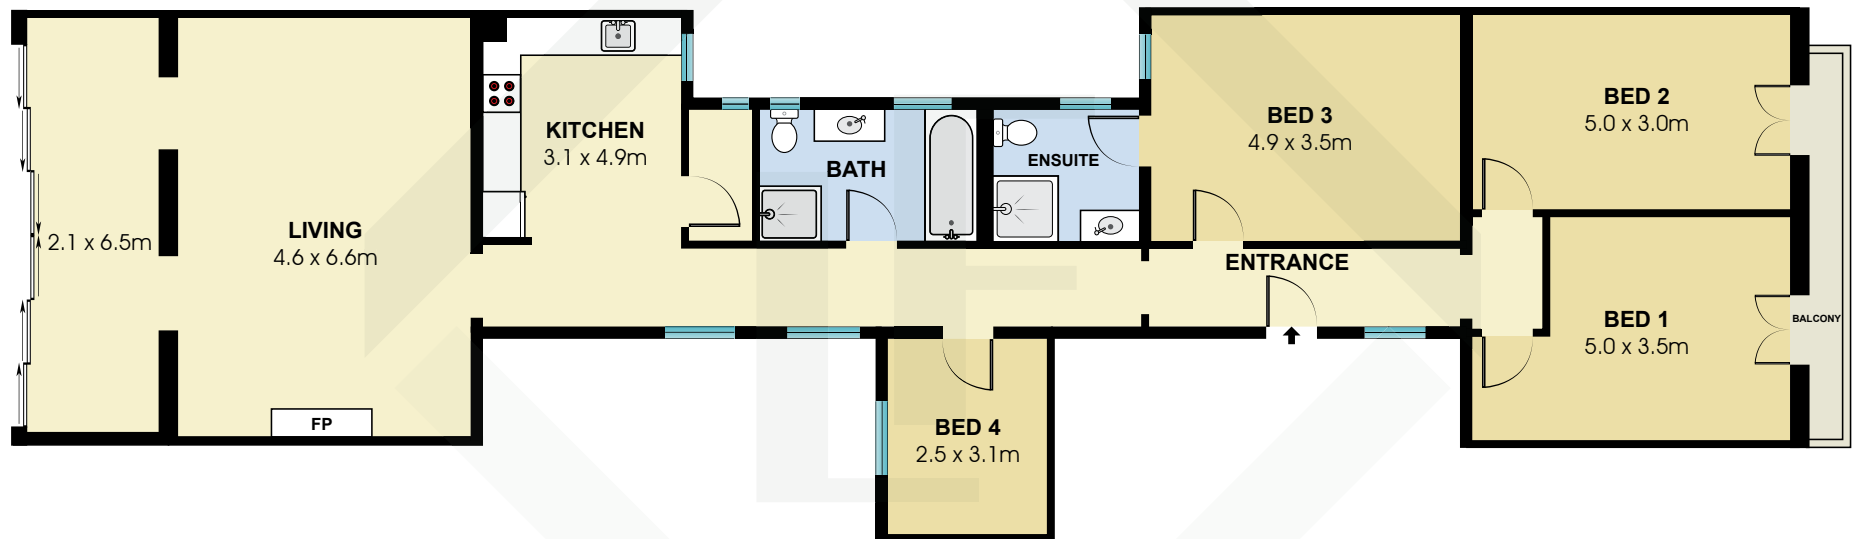

BCN7592

Measurements	
INT	163 m ²
EXT	3 m ²

Scale in metres. Indicative only. Dimensions are approximate. All information contained here in is gathered from sources we believe to be reliable. However we cannot guarantee its accuracy and interested persons should rely on their own enquiries.