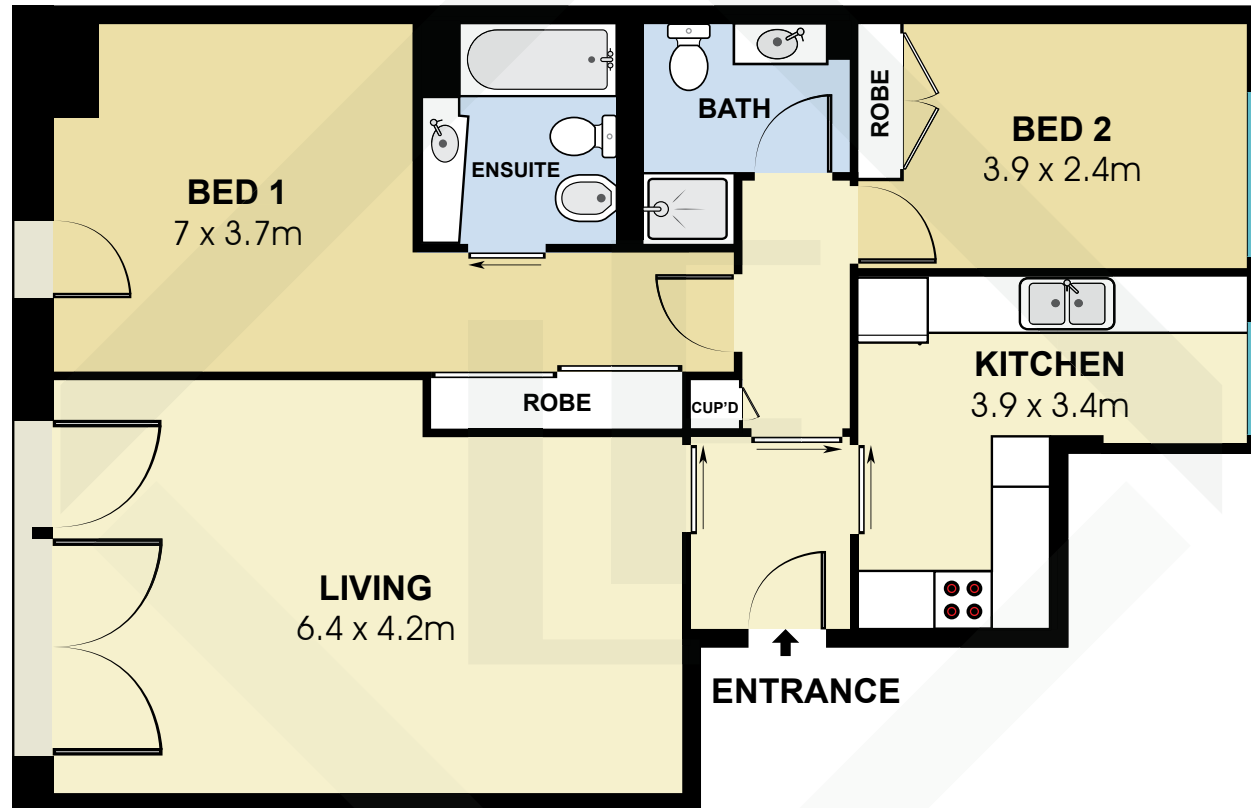

BCN7589

Measurements	
INT	83 m ²

Scale in metres. Indicative only. Dimensions are approximate. All information contained here in is gathered from sources we believe to be reliable. However we cannot guarantee its accuracy and interested persons should rely on their own enquiries.