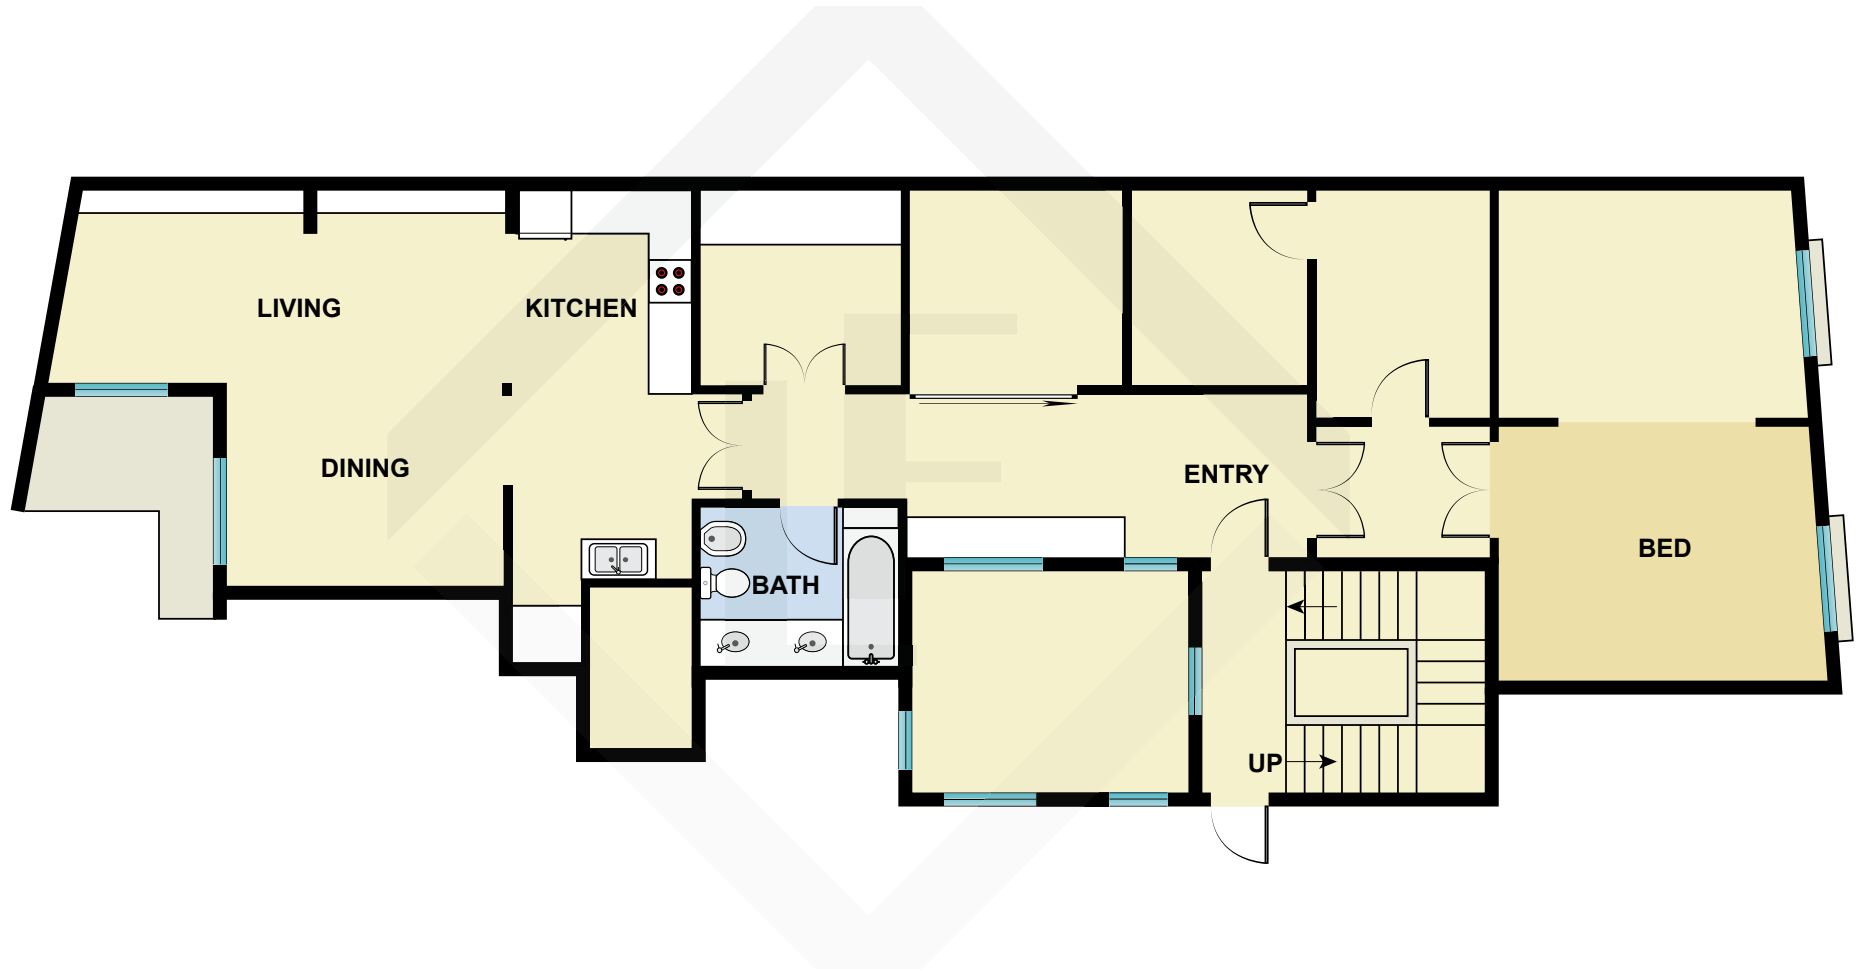

BCN7557

Measurements	
INT	141 m <sup>2</sup>
EXT	26 m <sup>2</sup>

Scale in metres. Indicative only. Dimensions are approximate. All information contained here in is gathered from sources we believe to be reliable. However we cannot guarantee its accuracy and interested persons should rely on their own enquiries.