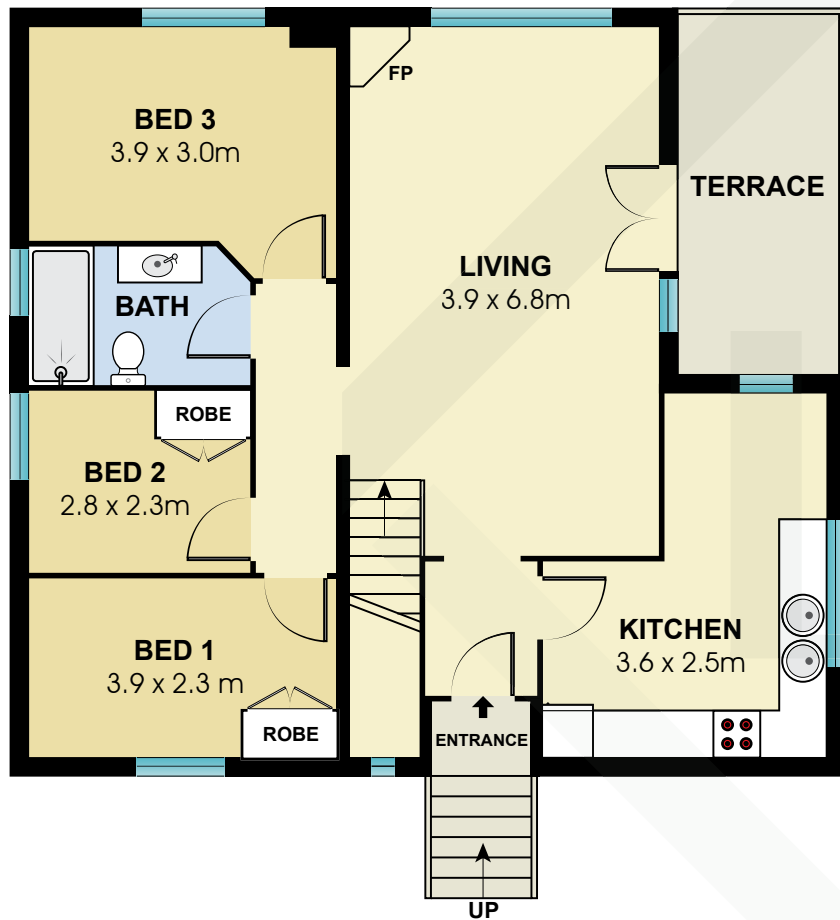

BCN7537

Measurements	
INT	171 m <sup>2</sup>
EXT	41 m <sup>2</sup>

Scale in metres. Indicative only. Dimensions are approximate. All information contained here in is gathered from sources we believe to be reliable. However we cannot guarantee its accuracy and interested persons should rely on their own enquiries.