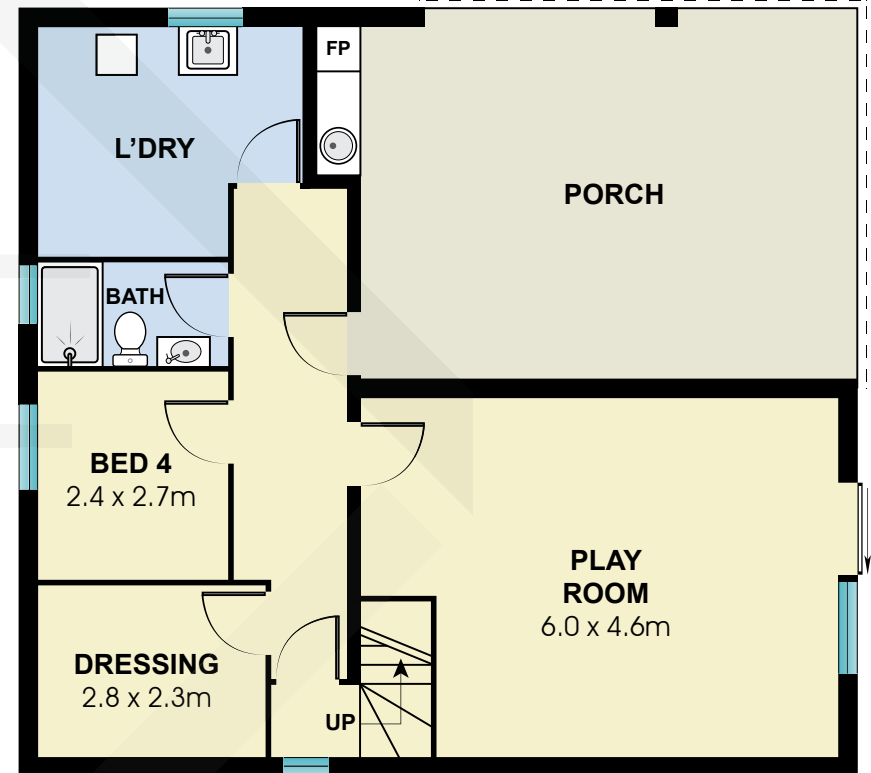

BCN7537

Measurements	
INT	171 m <sup>2</sup>
EXT	41 m <sup>2</sup>

Scale in metres. Indicative only. Dimensions are approximate. All information contained here in is gathered from sources we believe to be reliable. However we cannot guarantee its accuracy and interested persons should rely on their own enquiries.