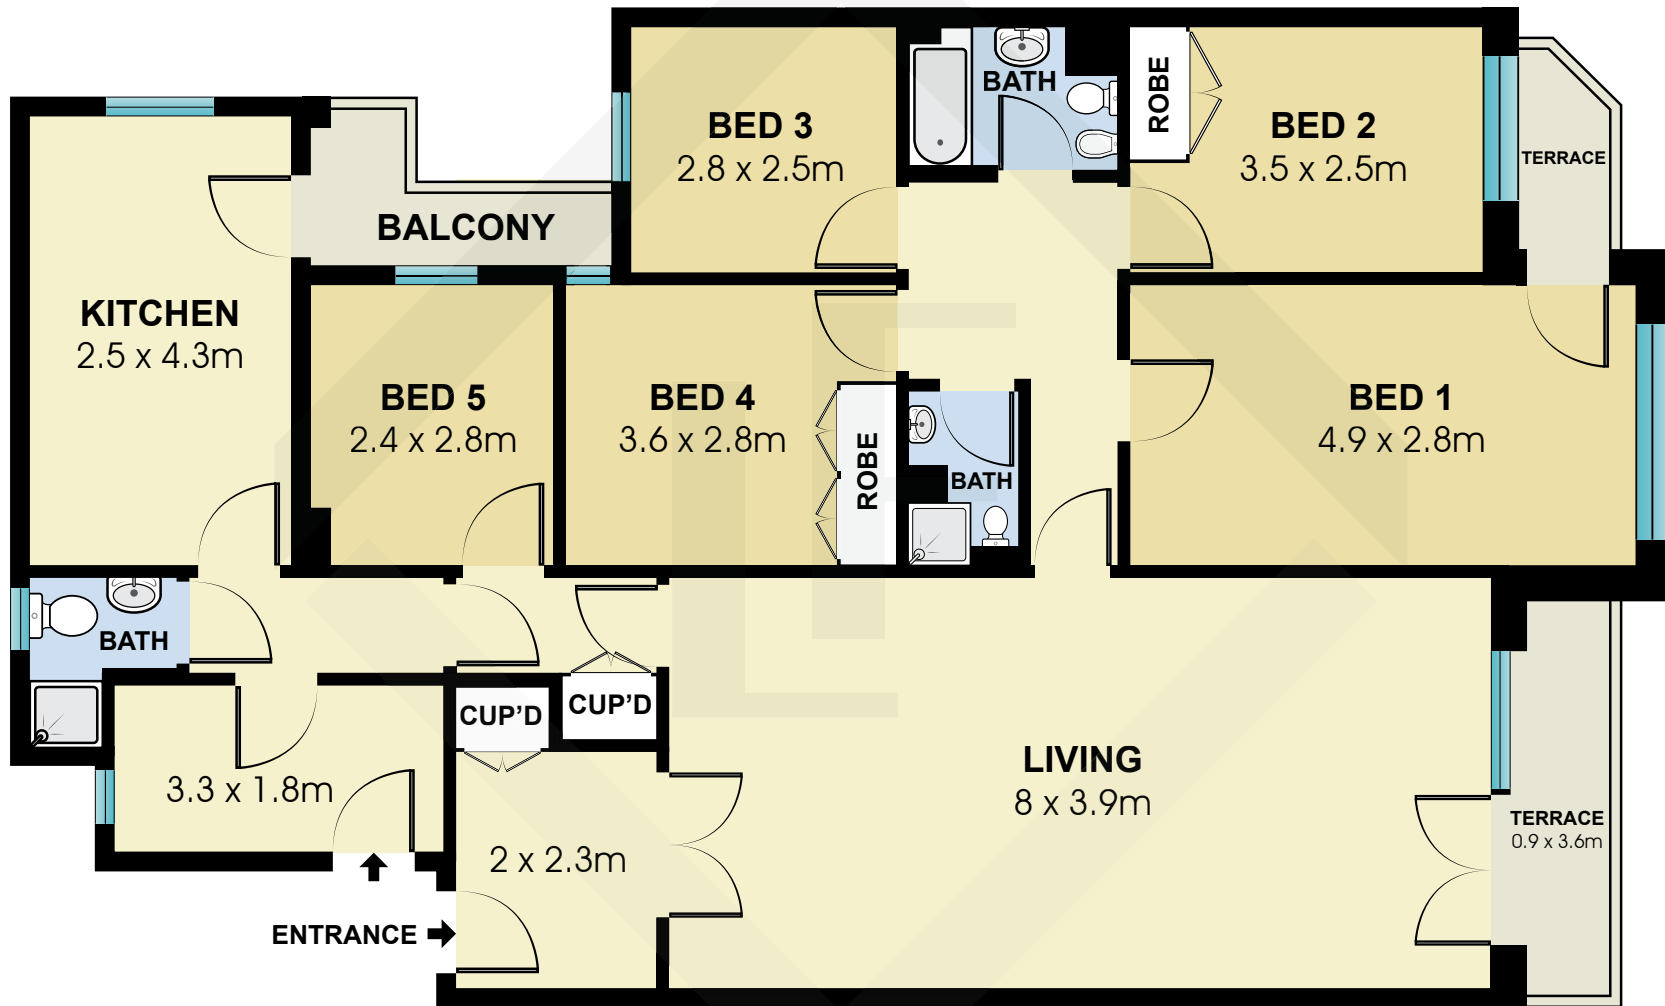

BCN7533

Measurements	
INT	125 m <sup>2</sup>
EXT	7 m <sup>2</sup>

Scale in metres. Indicative only. Dimensions are approximate. All information contained here in is gathered from sources we believe to be reliable. However we cannot guarantee its accuracy and interested persons should rely on their own enquiries.