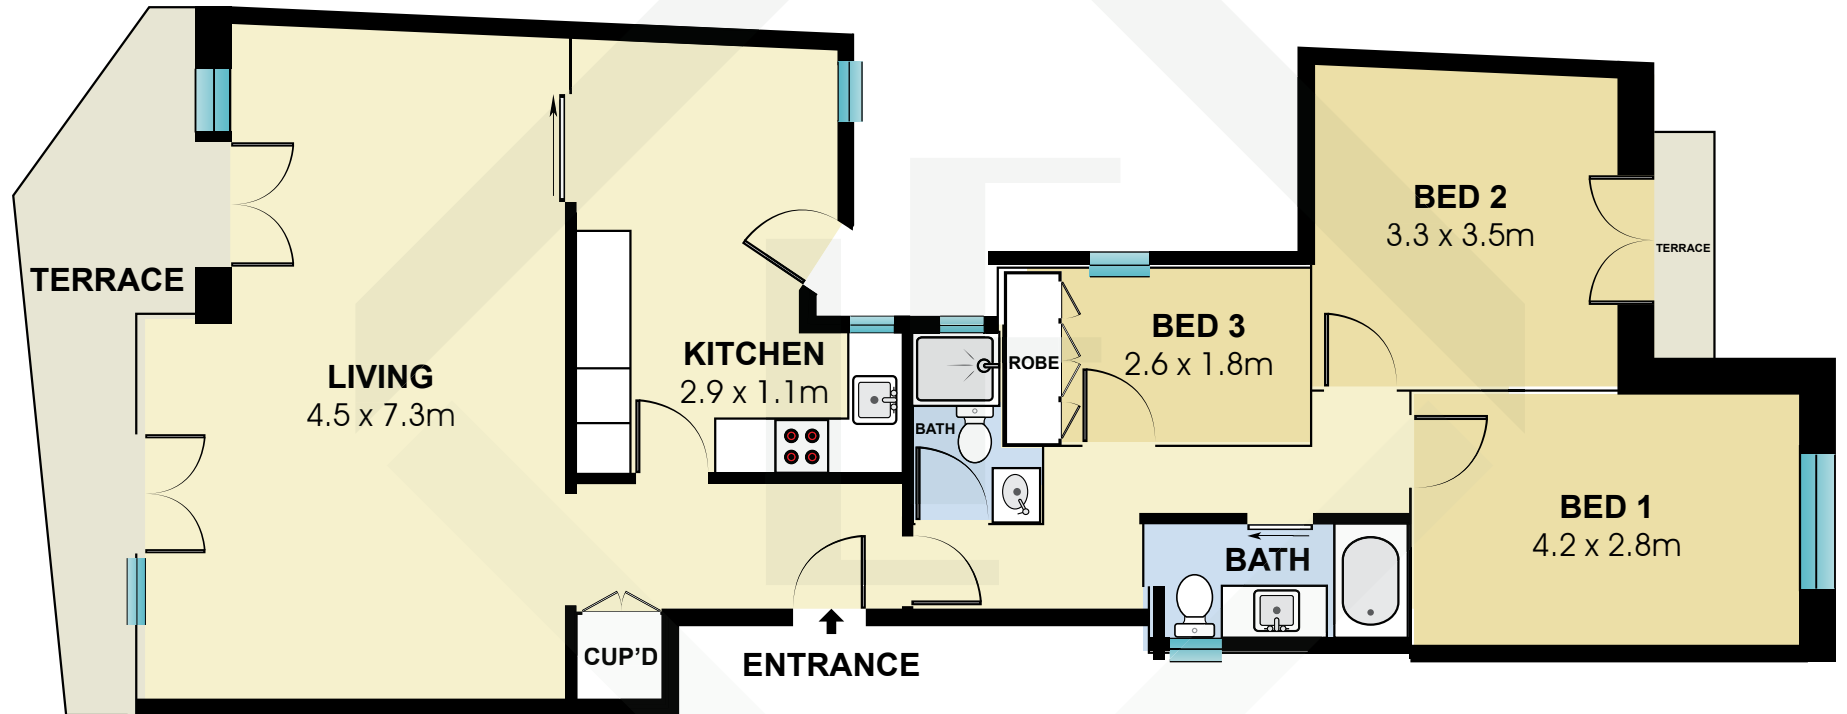

BCN7502

Measurements	
INT	98 m ²
EXT	11 m ²

Scale in metres. Indicative only. Dimensions are approximate. All information contained here in is gathered from sources we believe to be reliable. However we cannot guarantee its accuracy and interested persons should rely on their own enquiries.