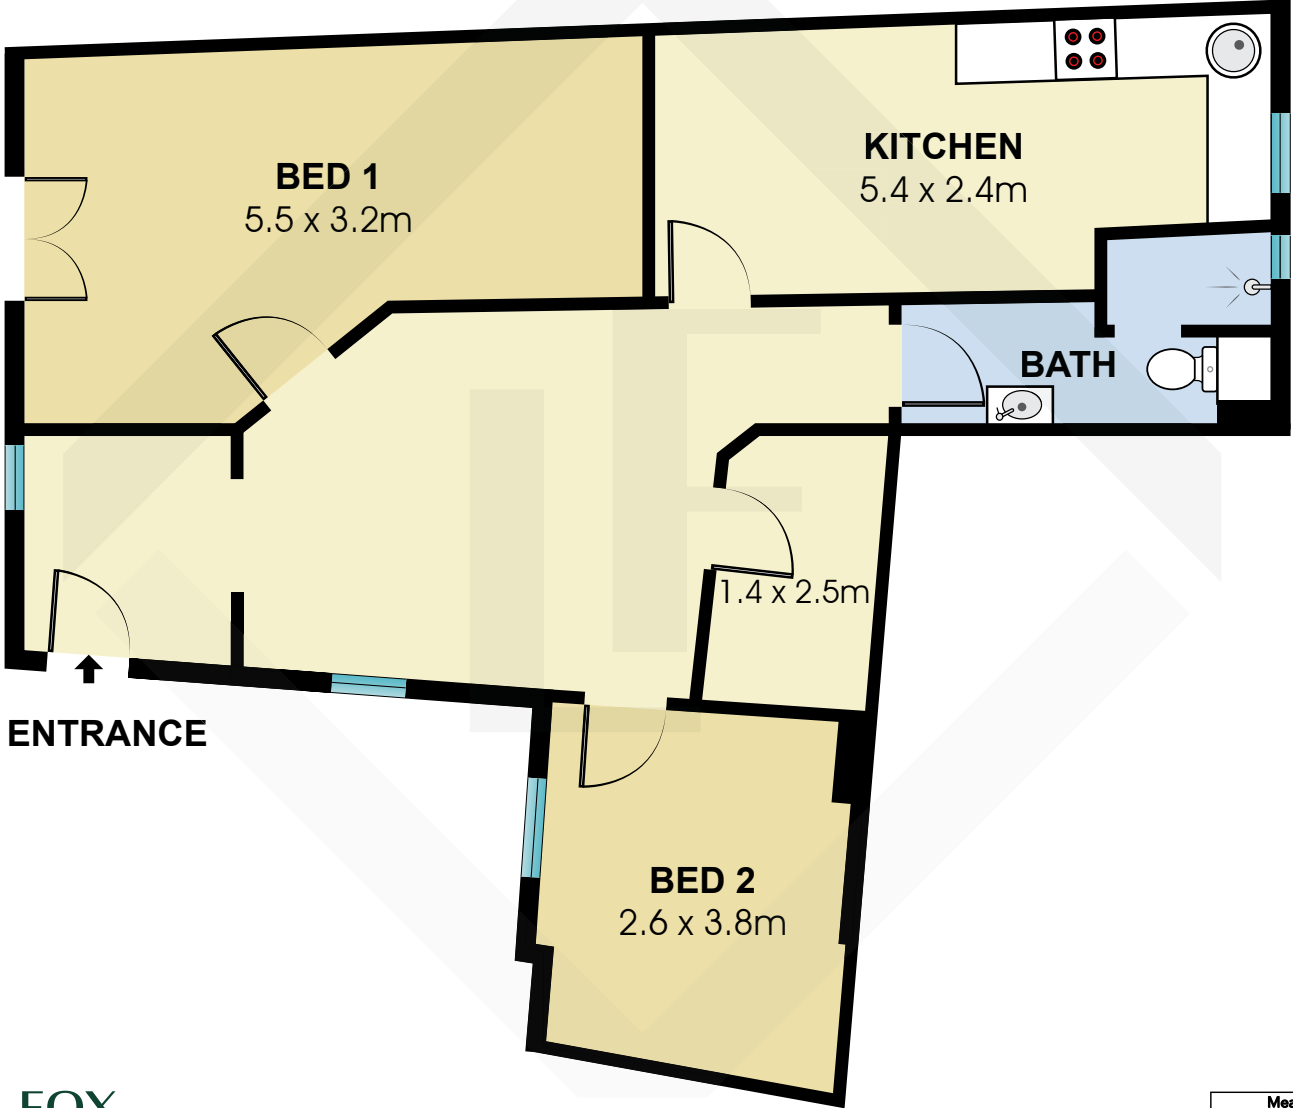

BCN7482

Measurements	
INT	72 m <sup>2</sup>

Scale in metres. Indicative only. Dimensions are approximate. All information contained here in is gathered from sources we believe to be reliable. However we cannot guarantee its accuracy and interested persons should rely on their own enquiries.