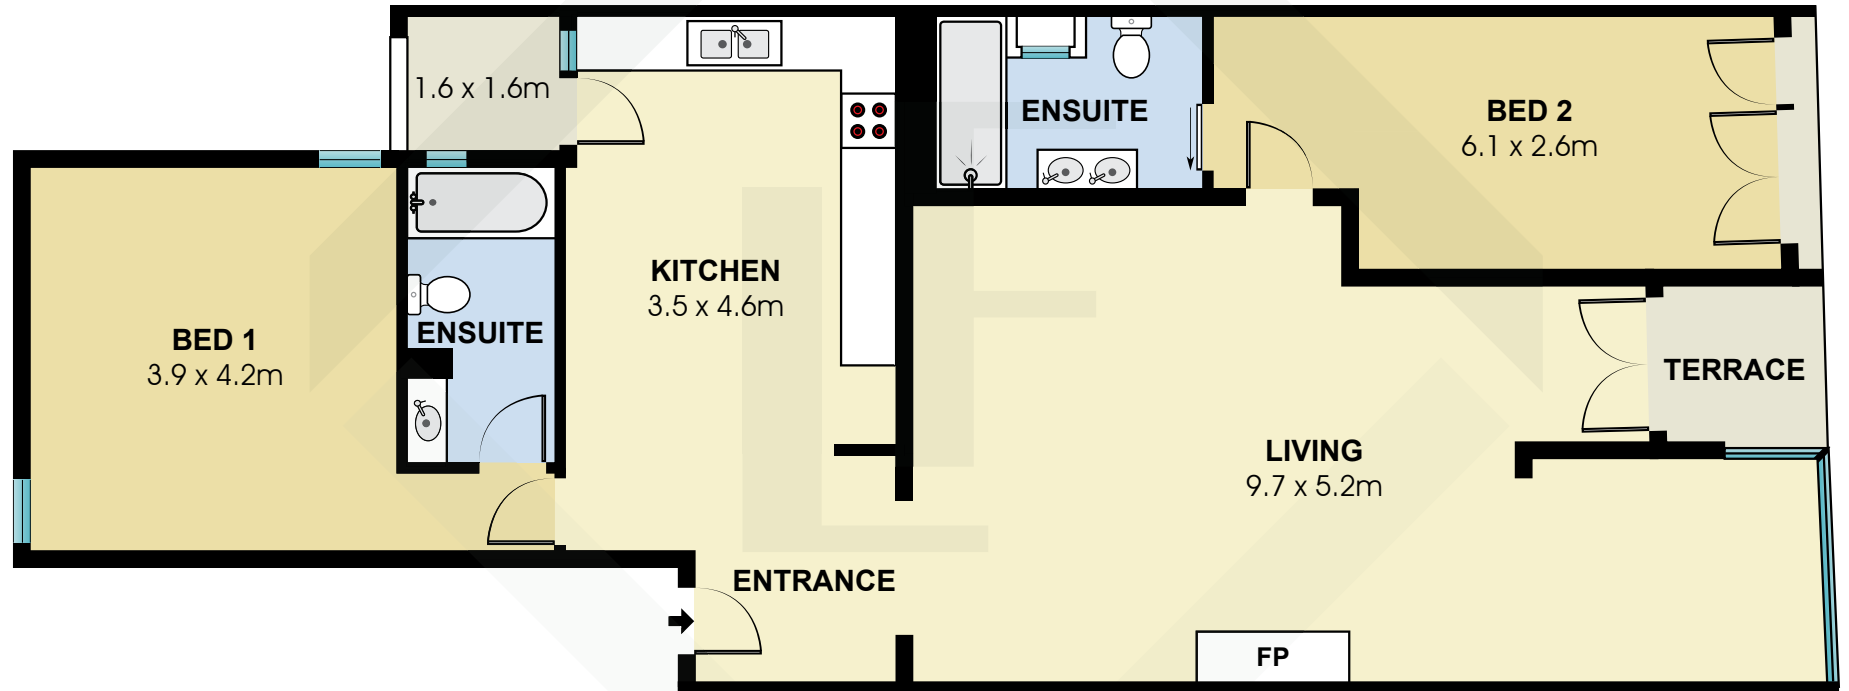

BCN7296

Measurements	
INT	120 m ²
EXT	7 m ²

Scale in metres. Indicative only. Dimensions are approximate. All information contained here in is gathered from sources we believe to be reliable. However we cannot guarantee its accuracy and interested persons should rely on their own enquiries.