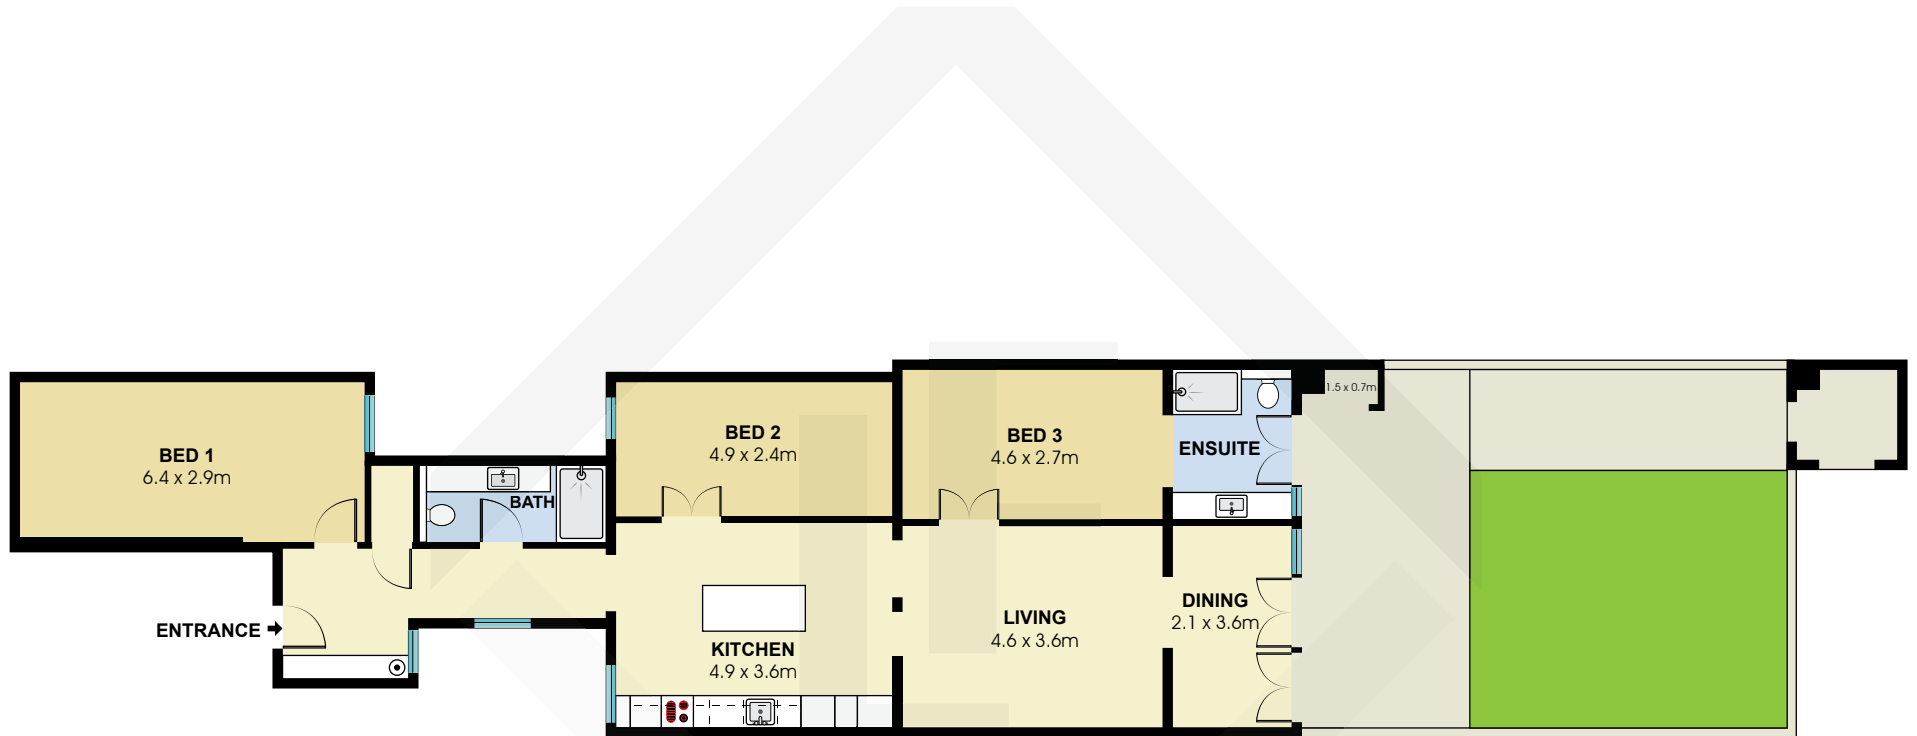

BCN7276

Measurements	
INT	122 m ²
EXT	56 m ²

Scale in metres. Indicative only. Dimensions are approximate. All information contained here in is gathered from sources we believe to be reliable. However we cannot guarantee its accuracy and interested persons should rely on their own enquiries.