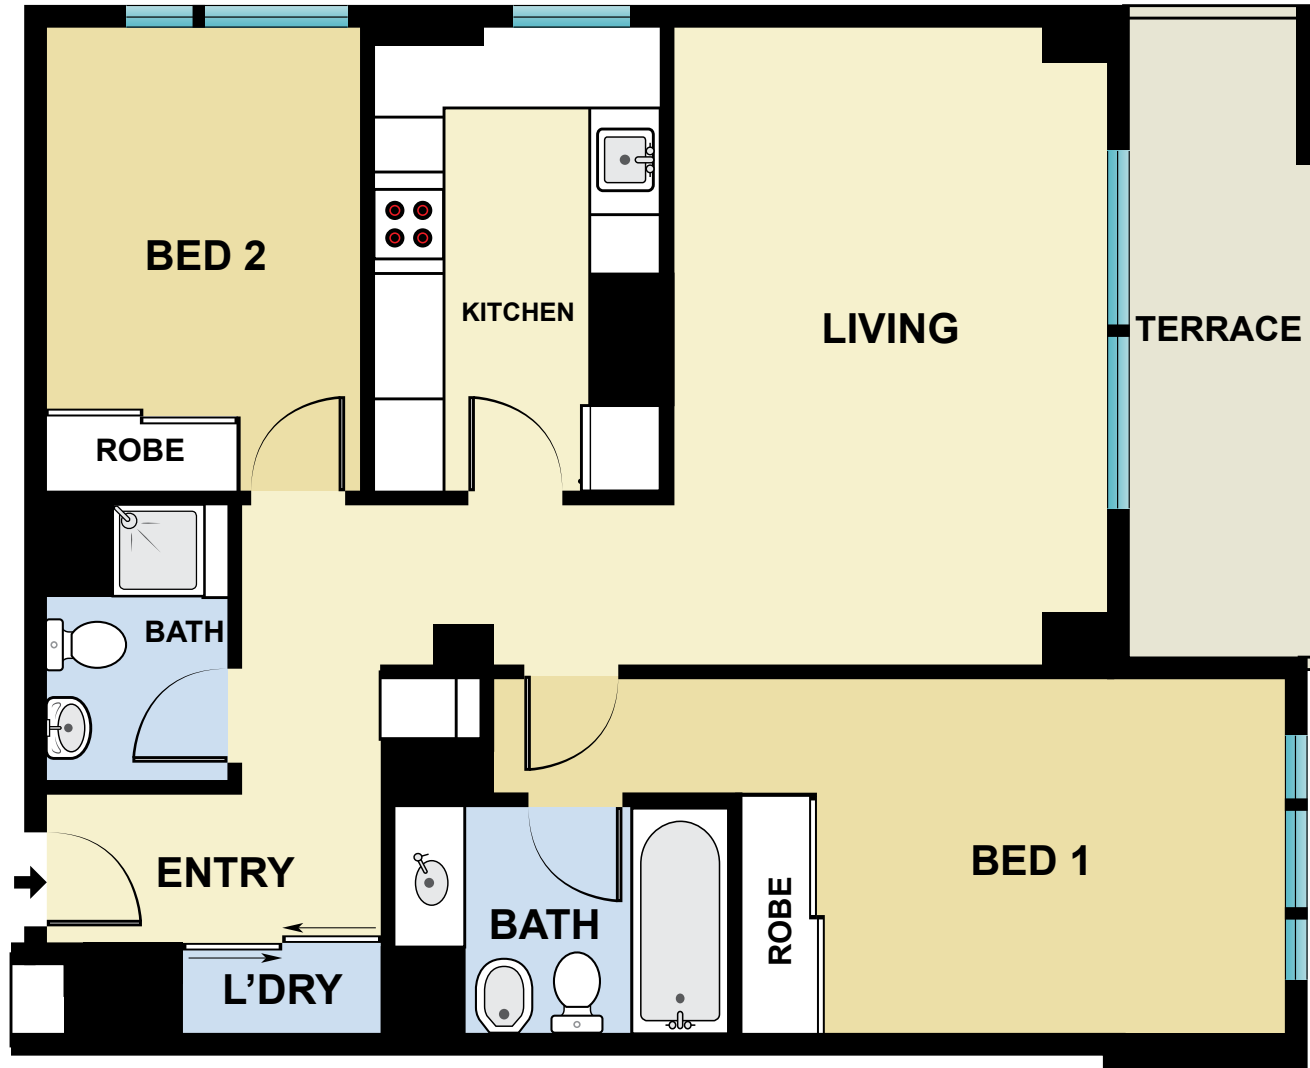

BCN7255

Measurements	
INT	74 m <sup>2</sup>
EXT	7 m <sup>2</sup>

Scale in metres. Indicative only. Dimensions are approximate. All information contained here in is gathered from sources we believe to be reliable. However we cannot guarantee its accuracy and interested persons should rely on their own enquiries.