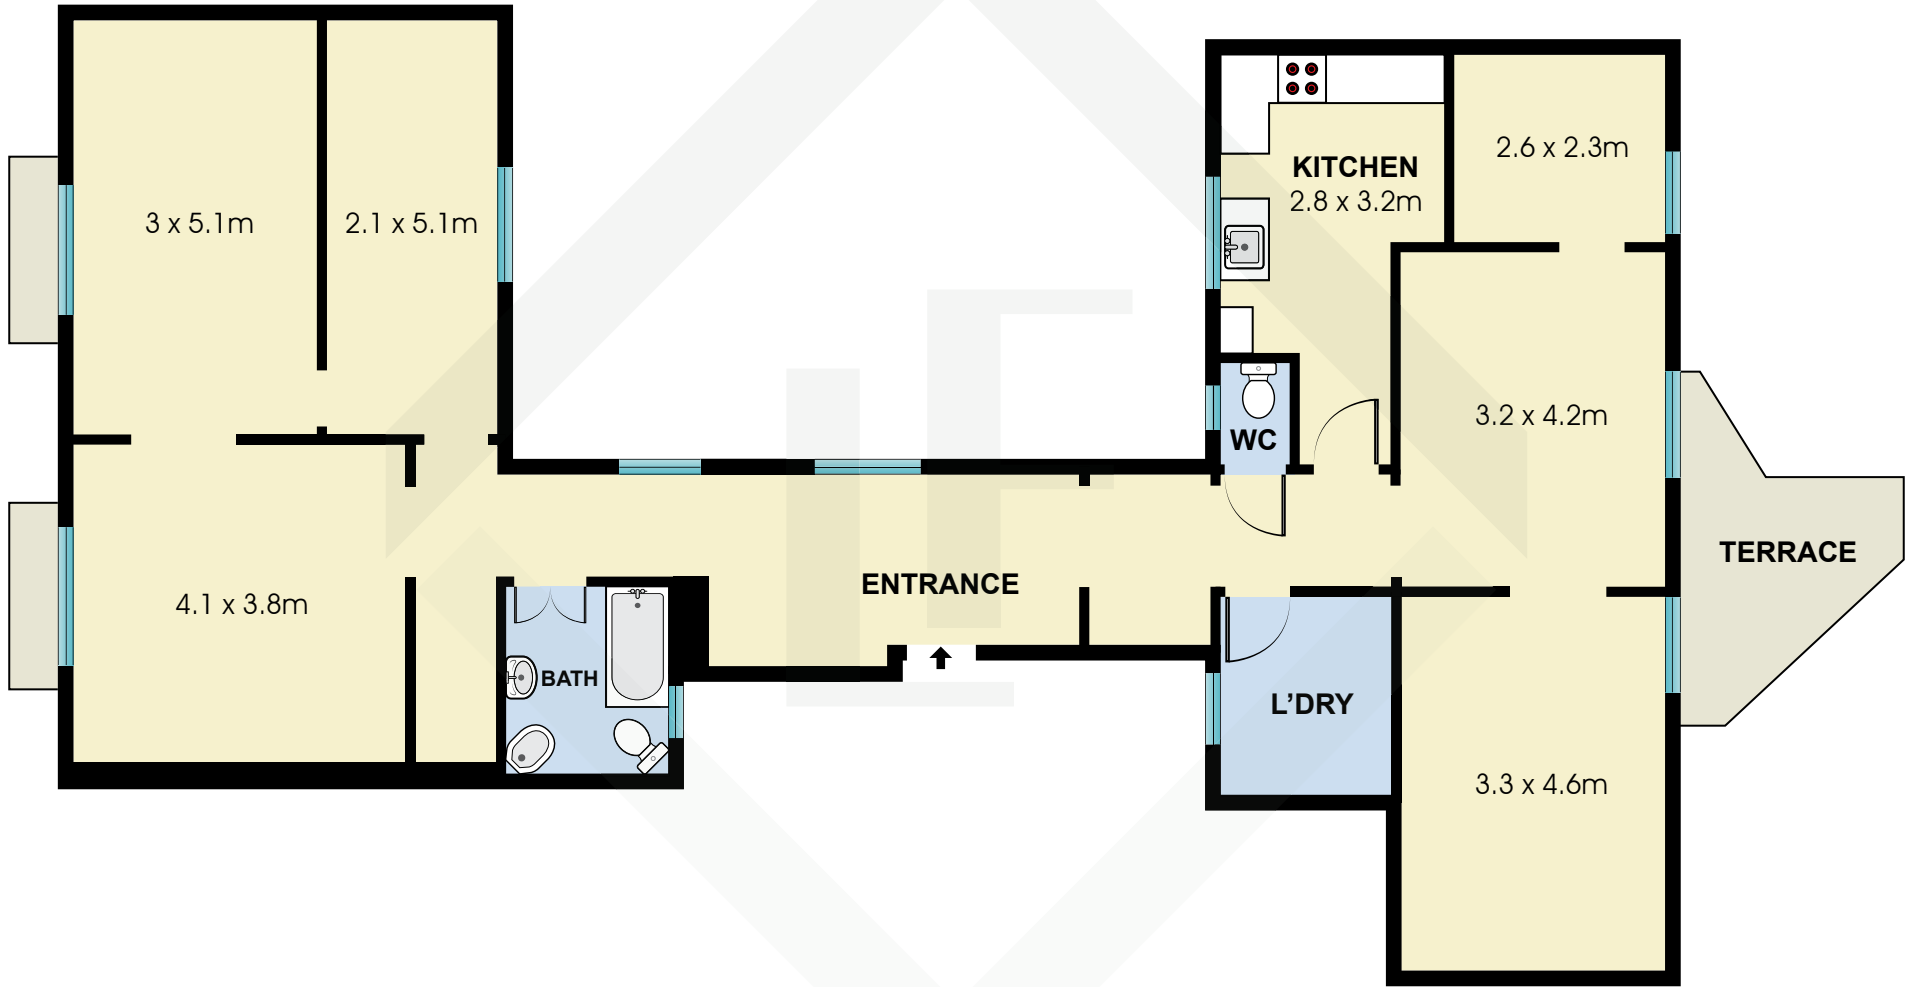

BCN7234

Measurements	
INT	141 m ²
EXT	9 m ²

Scale in metres. Indicative only. Dimensions are approximate. All information contained here in is gathered from sources we believe to be reliable. However we cannot guarantee its accuracy and interested persons should rely on their own enquiries.