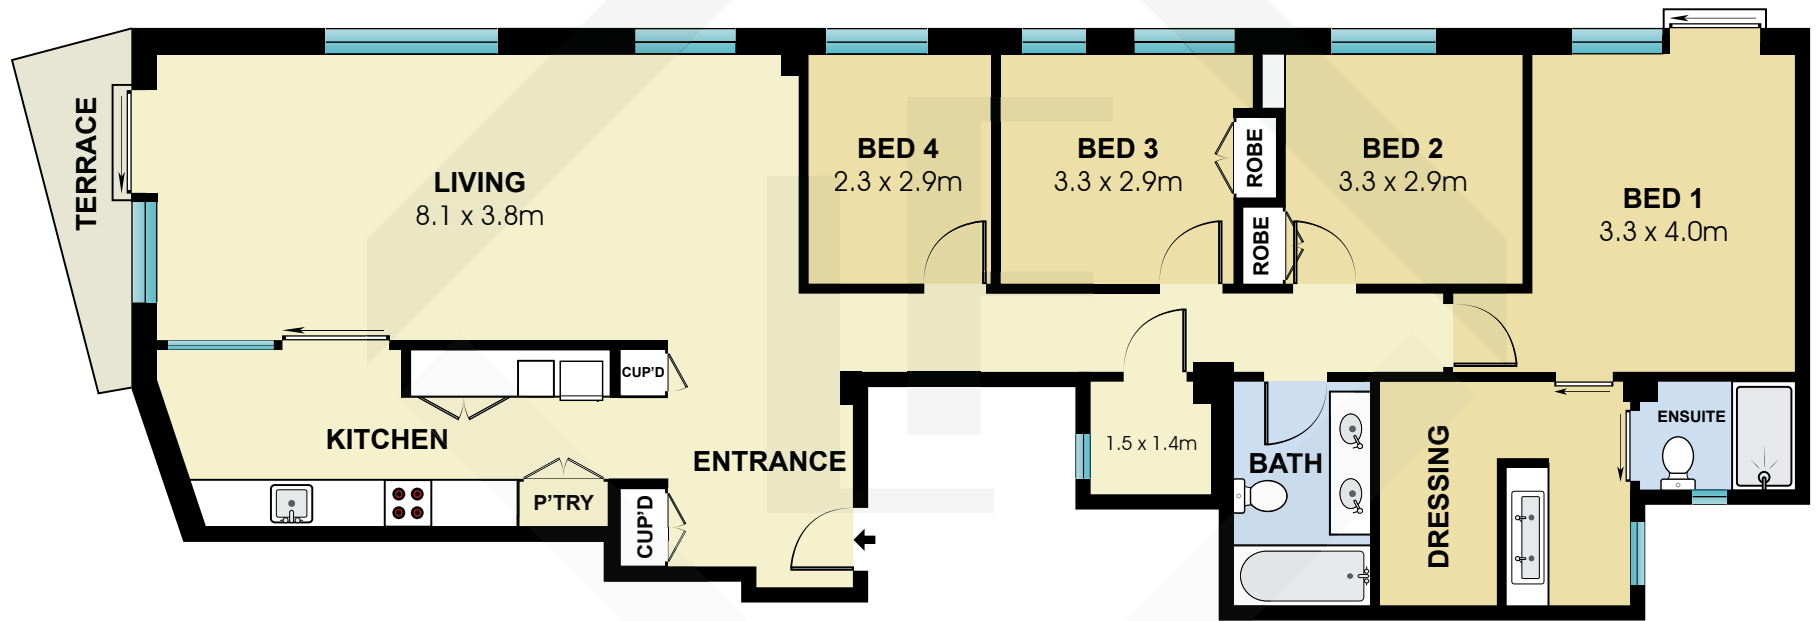

BCN7220

Measurements	
INT	139 m ²
EXT	4 m ²

Scale in metres. Indicative only. Dimensions are approximate. All information contained here in is gathered from sources we believe to be reliable. However we cannot guarantee its accuracy and interested persons should rely on their own enquiries.