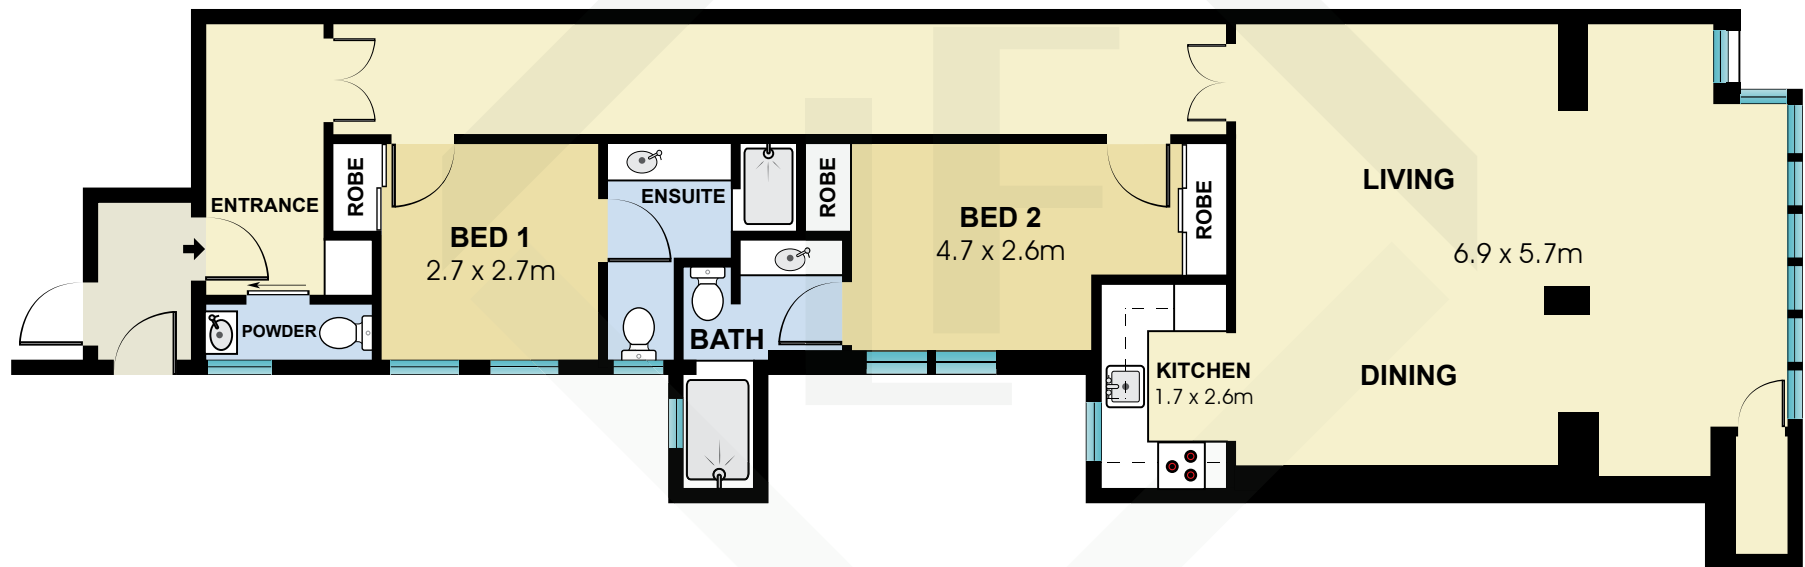

BCN7124

Measurements	
INT	104 m <sup>2</sup>

Scale in metres. Indicative only. Dimensions are approximate. All information contained here in is gathered from sources we believe to be reliable. However we cannot guarantee its accuracy and interested persons should rely on their own enquiries.