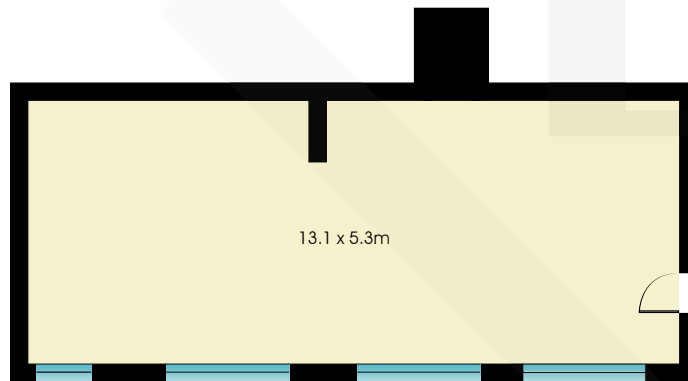

BCN7090

Ground Floor

First Floor

Basement

Roof Terrace

Measurements	
INT	277 m <sup>2</sup>
EXT	95 m <sup>2</sup>

Scale in metres. Indicative only. Dimensions are approximate. All information contained here in is gathered from sources we believe to be reliable. However we cannot guarantee its accuracy and interested persons should rely on their own enquiries.