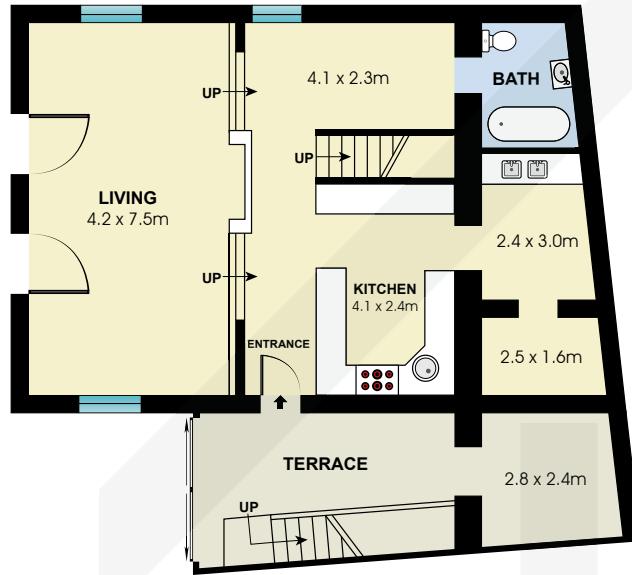

BCN7090

Ground Floor

First Floor

Basement

Roof Terrace

Measurements	
INT	277 m <sup>2</sup>
EXT	95 m <sup>2</sup>

Scale in metres. Indicative only. Dimensions are approximate. All information contained here in is gathered from sources we believe to be reliable. However we cannot guarantee its accuracy and interested persons should rely on their own enquiries.