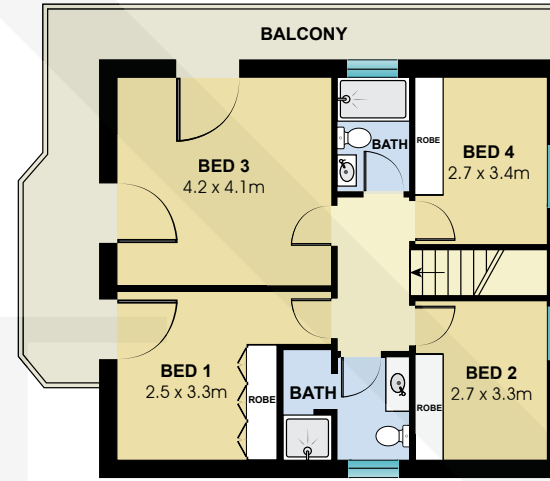

BCN7090

Ground Floor

First Floor

Basement

Roof Terrace

Measurements	
INT	277 m <sup>2</sup>
EXT	95 m <sup>2</sup>

Scale in metres. Indicative only. Dimensions are approximate. All information contained here in is gathered from sources we believe to be reliable. However we cannot guarantee its accuracy and interested persons should rely on their own enquiries.