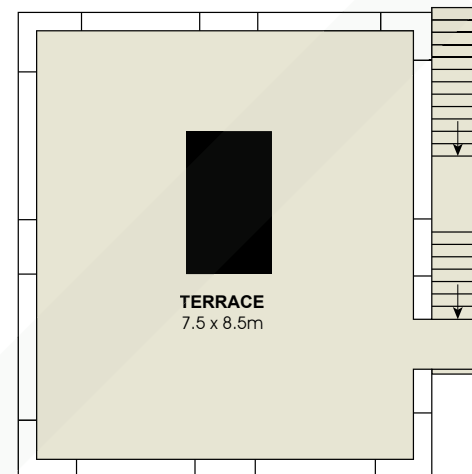

BCN7090

Ground Floor

First Floor

Basement

Roof Terrace

Measurements	
INT	277 m <sup>2</sup>
EXT	95 m <sup>2</sup>

Scale in metres. Indicative only. Dimensions are approximate. All information contained here in is gathered from sources we believe to be reliable. However we cannot guarantee its accuracy and interested persons should rely on their own enquiries.