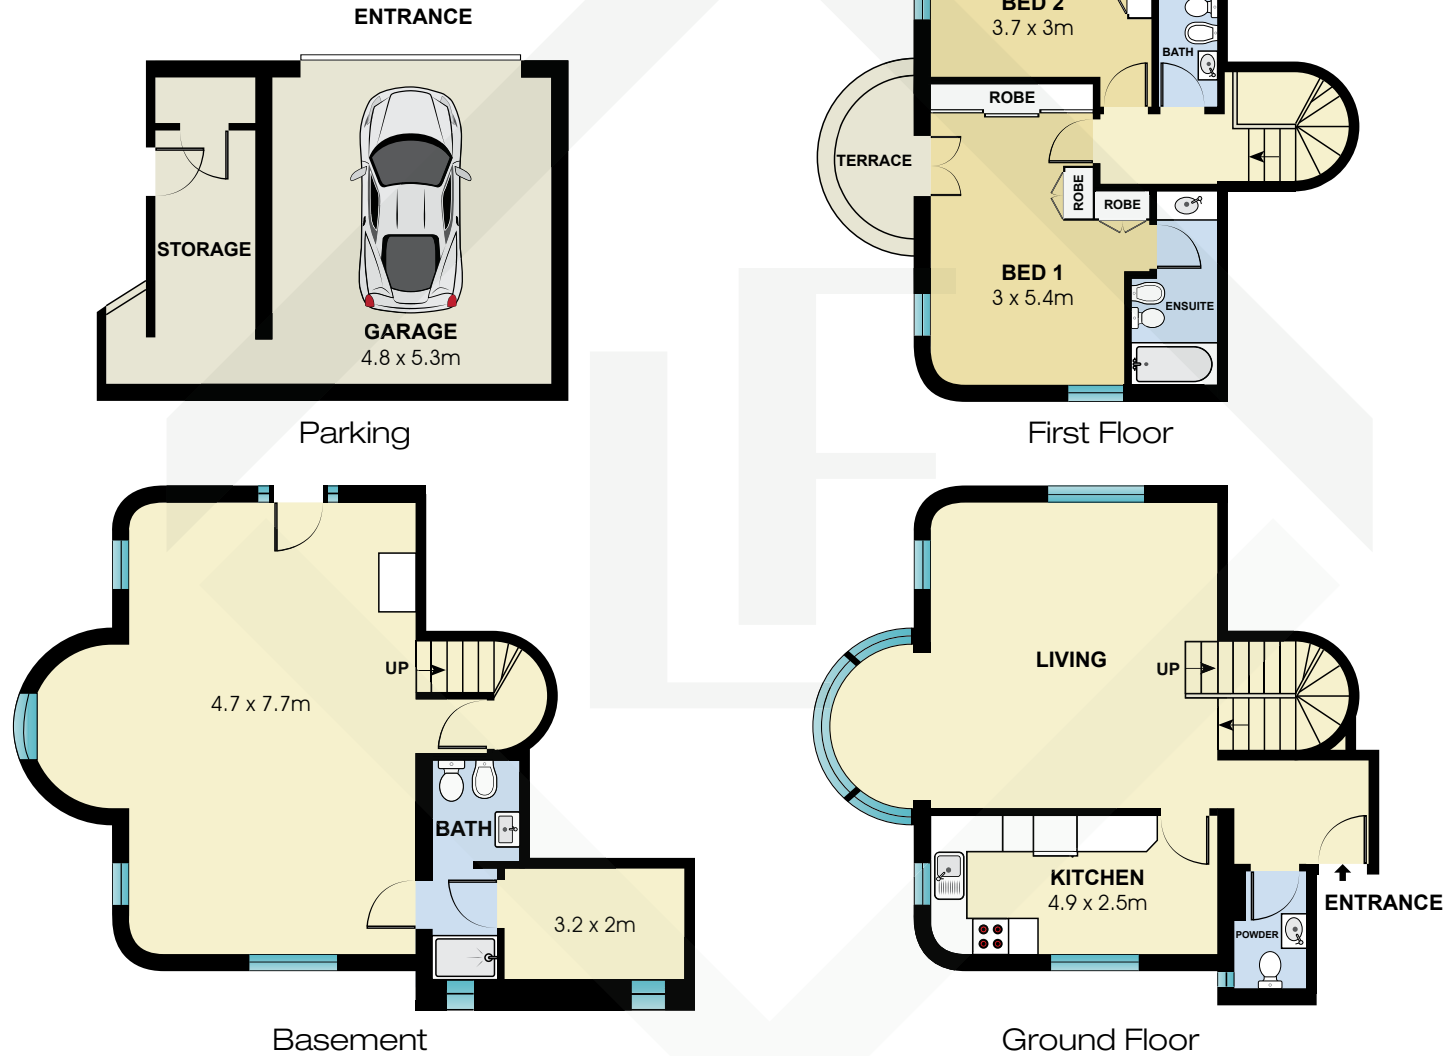

BCN7068

Measurements	
INT	223 m ²
EXT	3 m ²

Scale in metres. Indicative only. Dimensions are approximate. All information contained here in is gathered from sources we believe to be reliable. However we cannot guarantee its accuracy and interested persons should rely on their own enquiries.