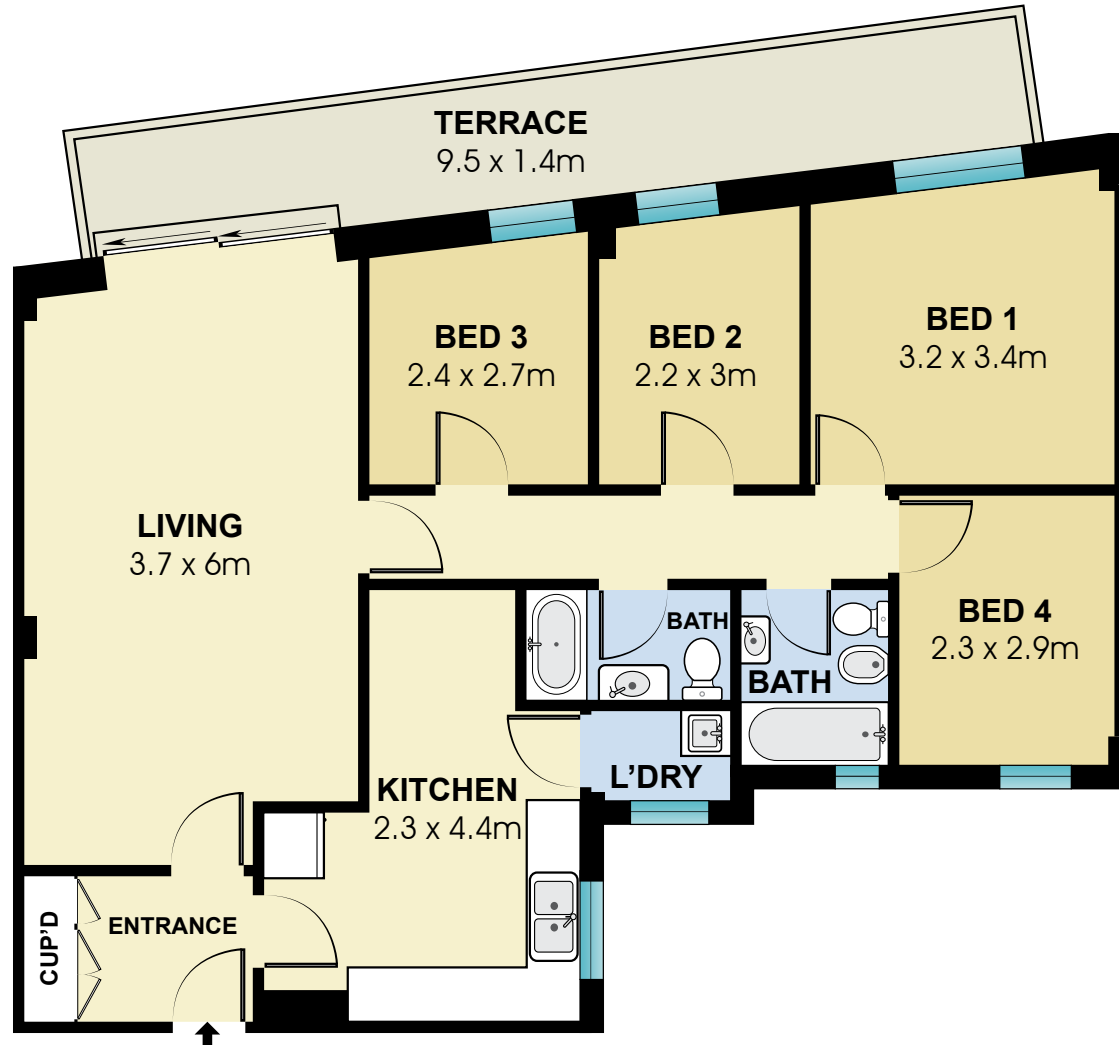

BCN7016

Measurements	
INT	84 m ²
EXT	15 m ²

Scale in metres. Indicative only. Dimensions are approximate. All information contained here in is gathered from sources we believe to be reliable. However we cannot guarantee its accuracy and interested persons should rely on their own enquiries.