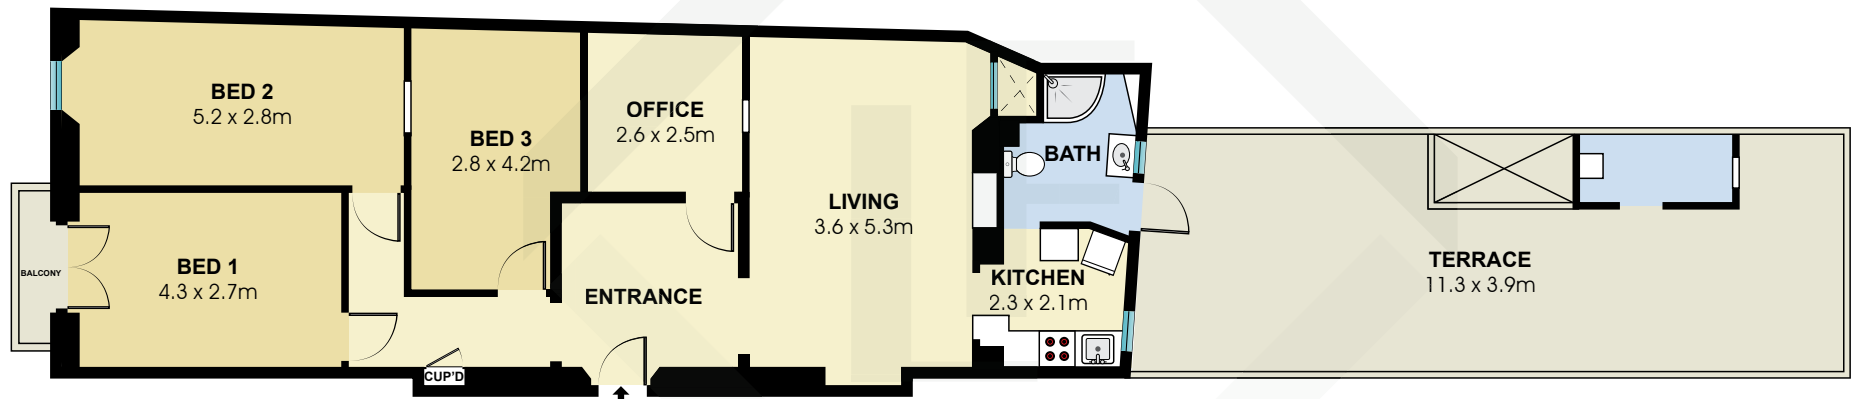

BCN6760

Measurements	
INT	100 m ²
EXT	42 m ²

Scale in metres. Indicative only. Dimensions are approximate. All information contained here in is gathered from sources we believe to be reliable. However we cannot guarantee its accuracy and interested persons should rely on their own enquiries.