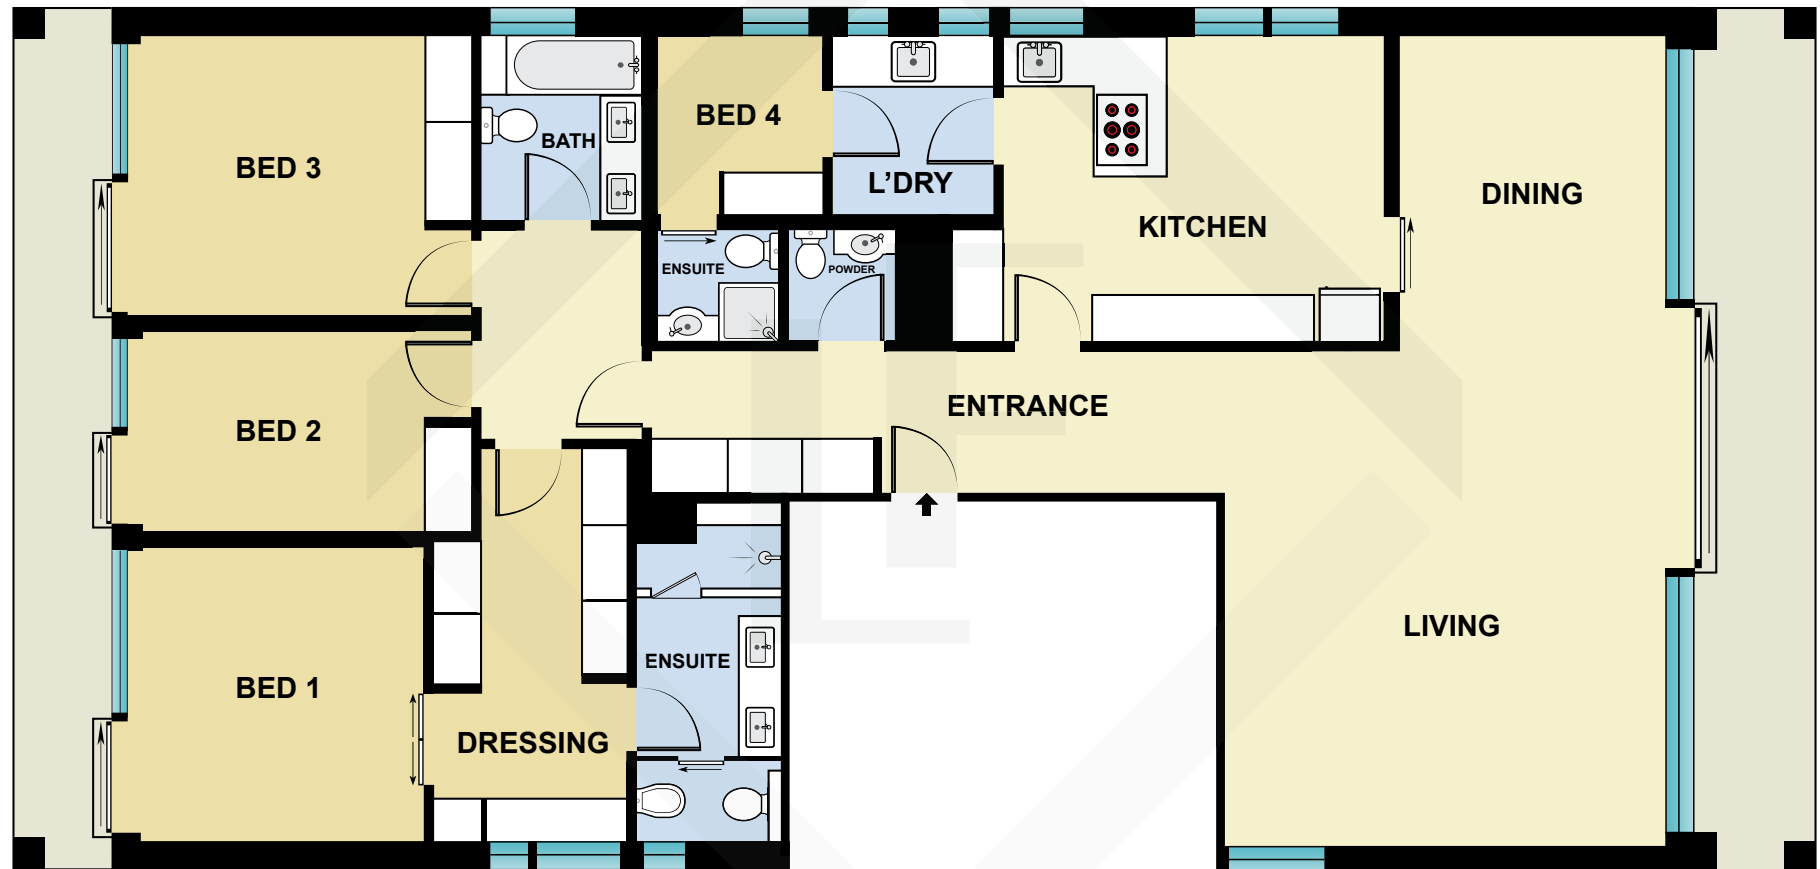

BCN6624

Measurements	
INT	180 m ²
EXT	30 m ²

Scale in metres. Indicative only. Dimensions are approximate. All information contained here in is gathered from sources we believe to be reliable. However we cannot guarantee its accuracy and interested persons should rely on their own enquiries.