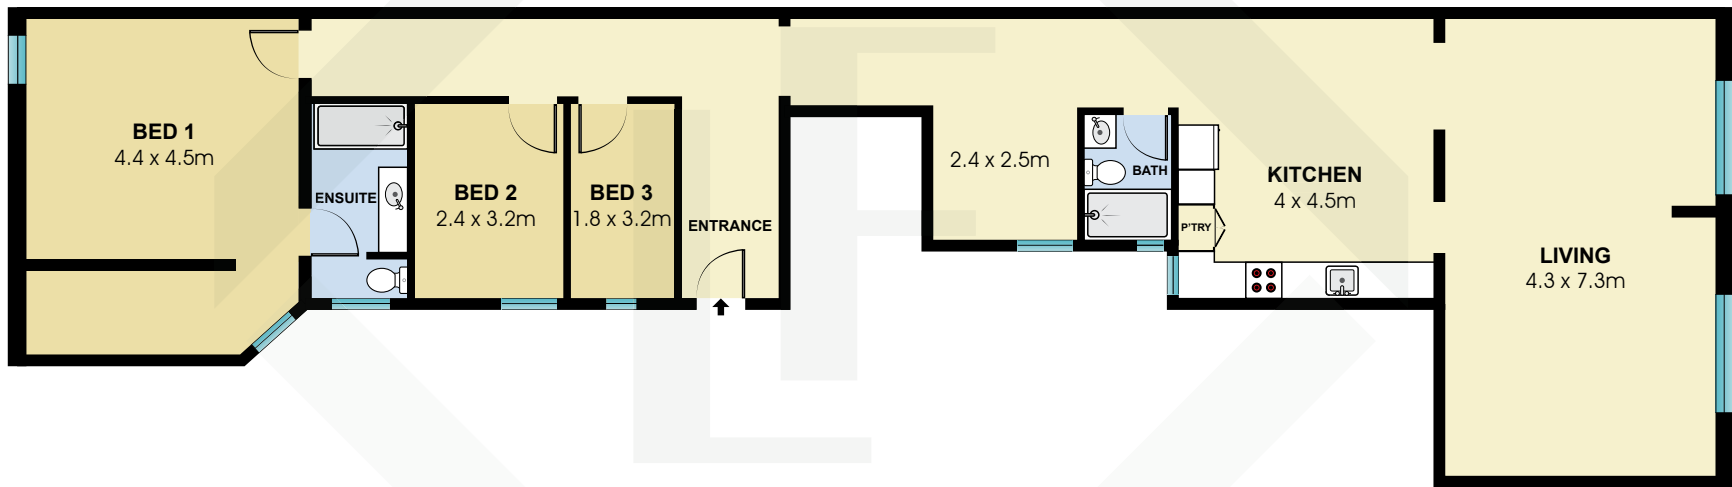

BCN6600

Measurements	
INT	143 m ²

Scale in metres. Indicative only. Dimensions are approximate. All information contained here in is gathered from sources we believe to be reliable. However we cannot guarantee its accuracy and interested persons should rely on their own enquiries.