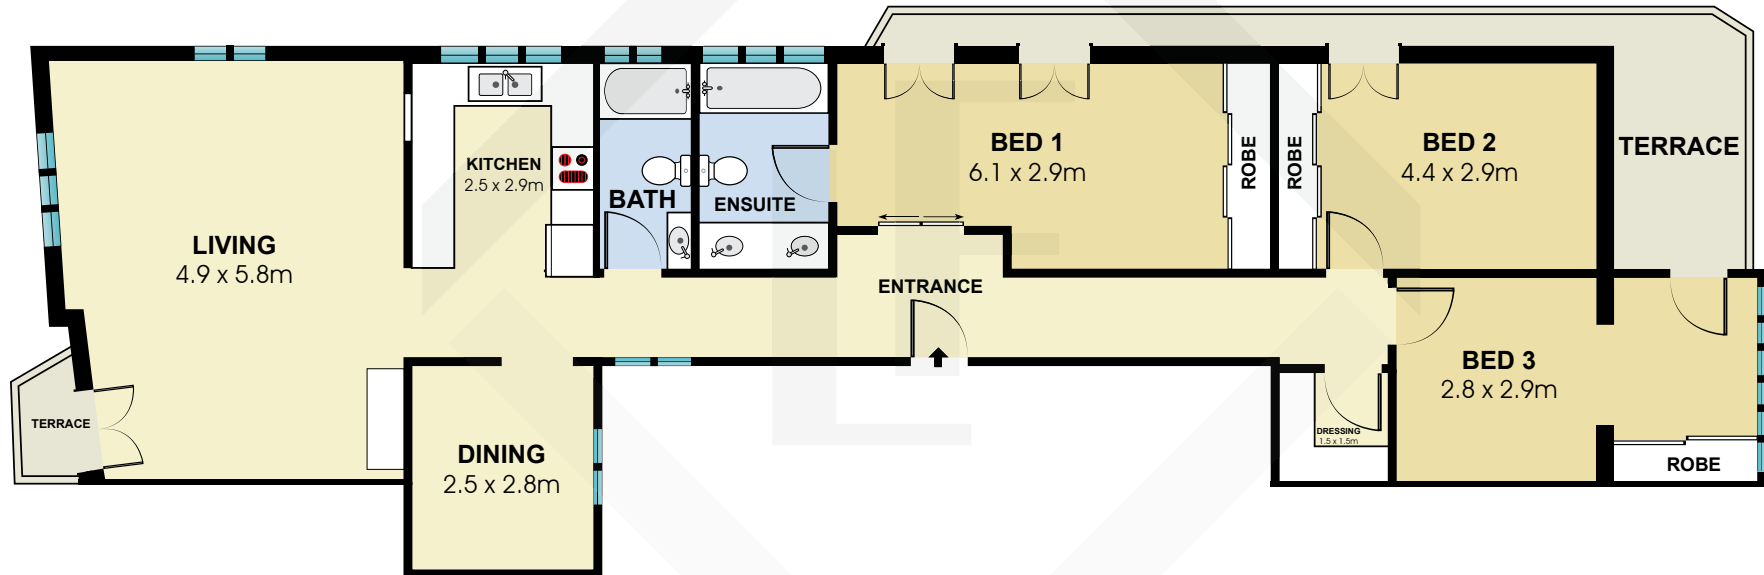

BCN6537

Measurements	
INT	130 m <sup>2</sup>
EXT	12 m <sup>2</sup>

Scale in metres. Indicative only. Dimensions are approximate. All information contained here in is gathered from sources we believe to be reliable. However we cannot guarantee its accuracy and interested persons should rely on their own enquiries.