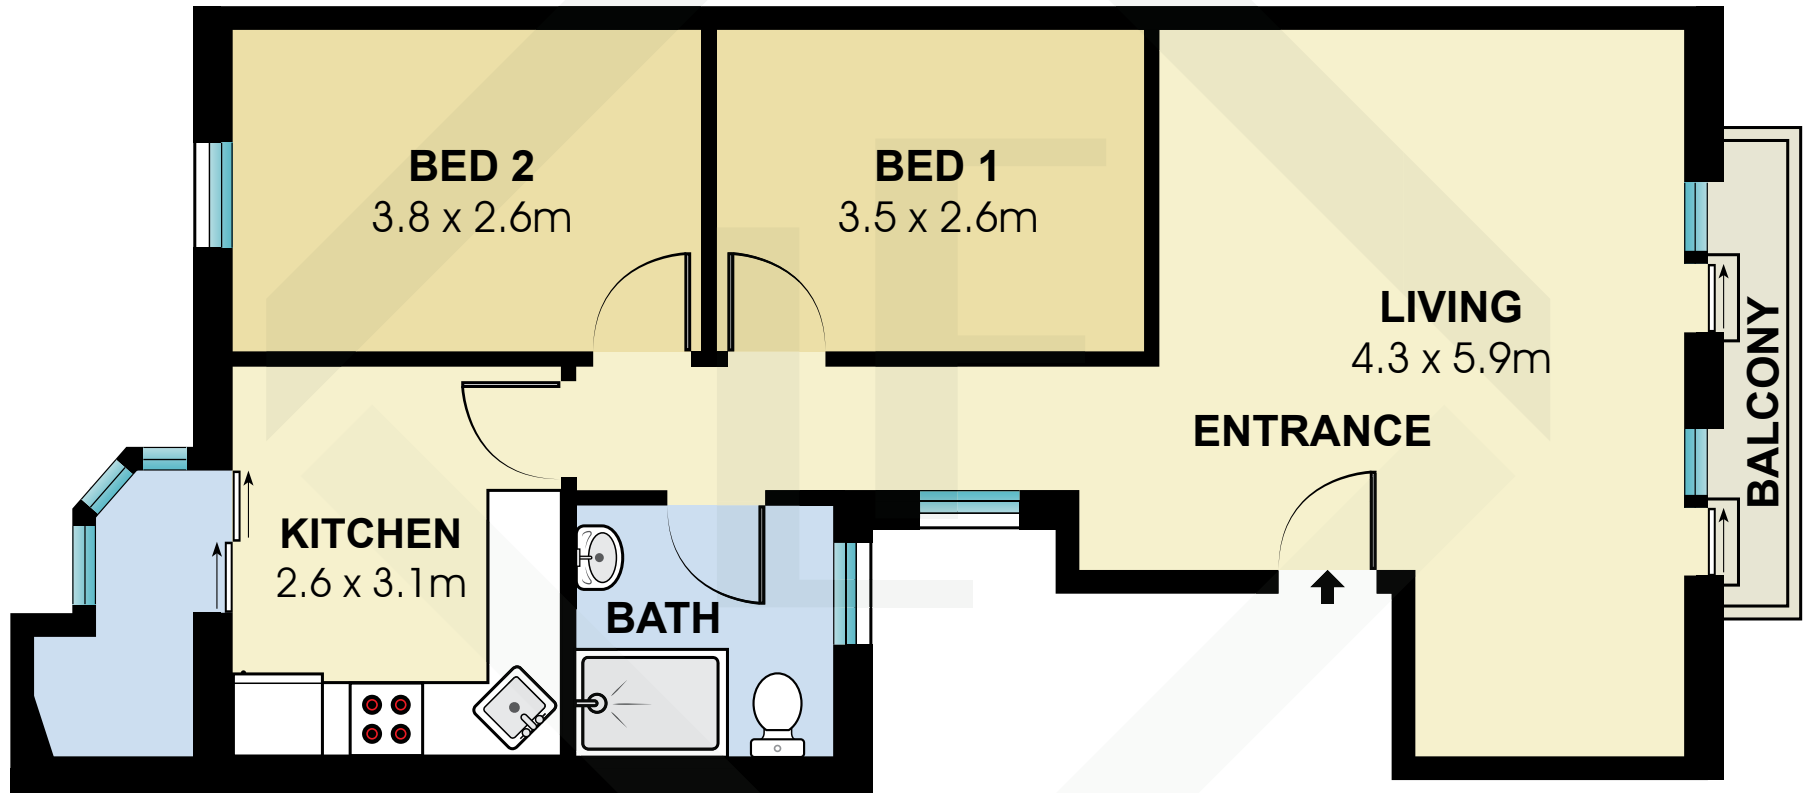

BCN6334

Measurements	
INT	70 m ²
EXT	2 m ²

Scale in metres. Indicative only. Dimensions are approximate. All information contained here in is gathered from sources we believe to be reliable. However we cannot guarantee its accuracy and interested persons should rely on their own enquiries.