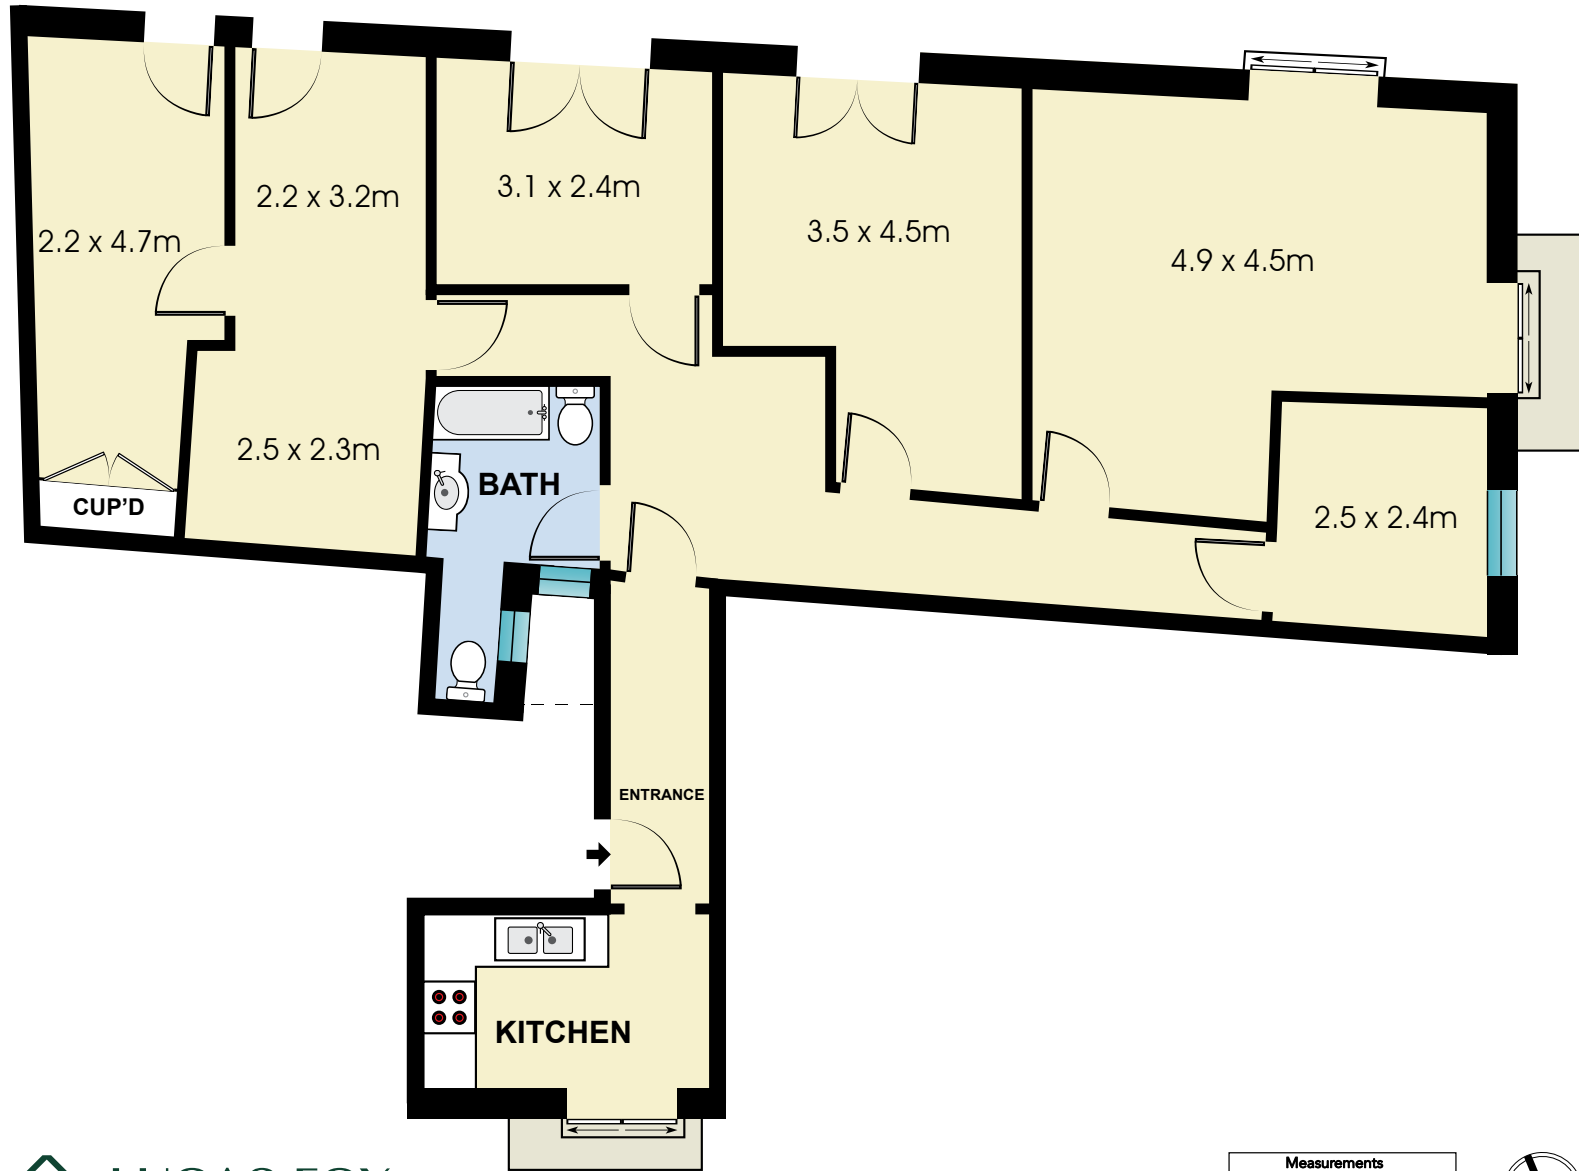

BCN6323

Measurements	
INT	111 m ²
EXT	2.5 m ²

Scale in metres. Indicative only. Dimensions are approximate. All information contained here in is gathered from sources we believe to be reliable. However we cannot guarantee its accuracy and interested persons should rely on their own enquiries.