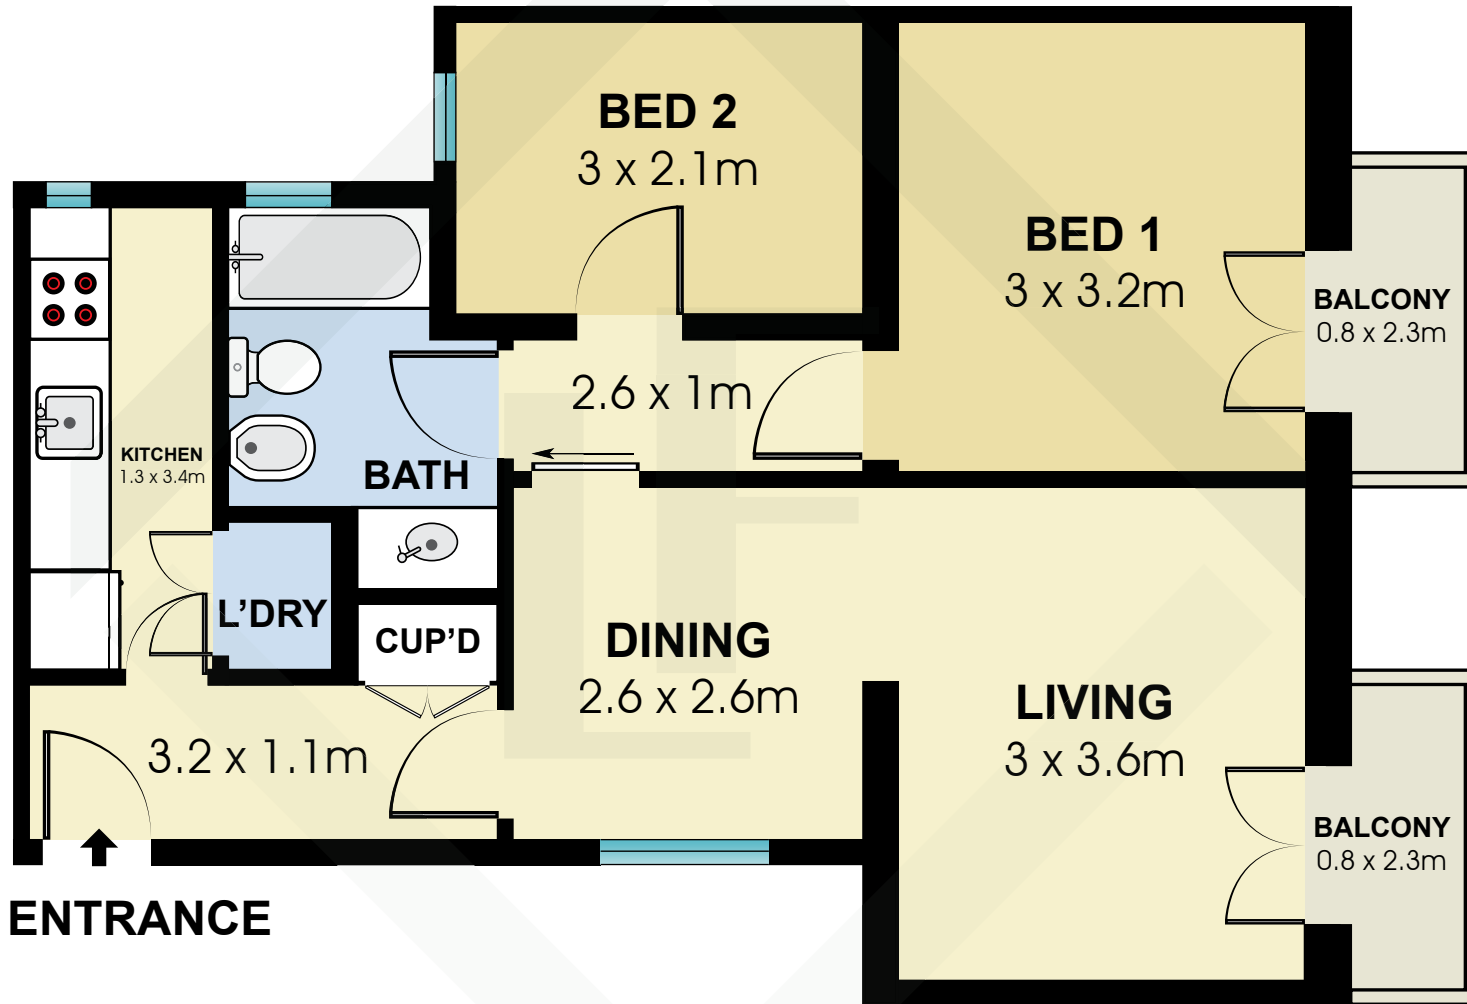

BCN6218

Measurements	
INT	58 m ²
EXT	3 m ²

Scale in metres. Indicative only. Dimensions are approximate. All information contained here in is gathered from sources we believe to be reliable. However we cannot guarantee its accuracy and interested persons should rely on their own enquiries.