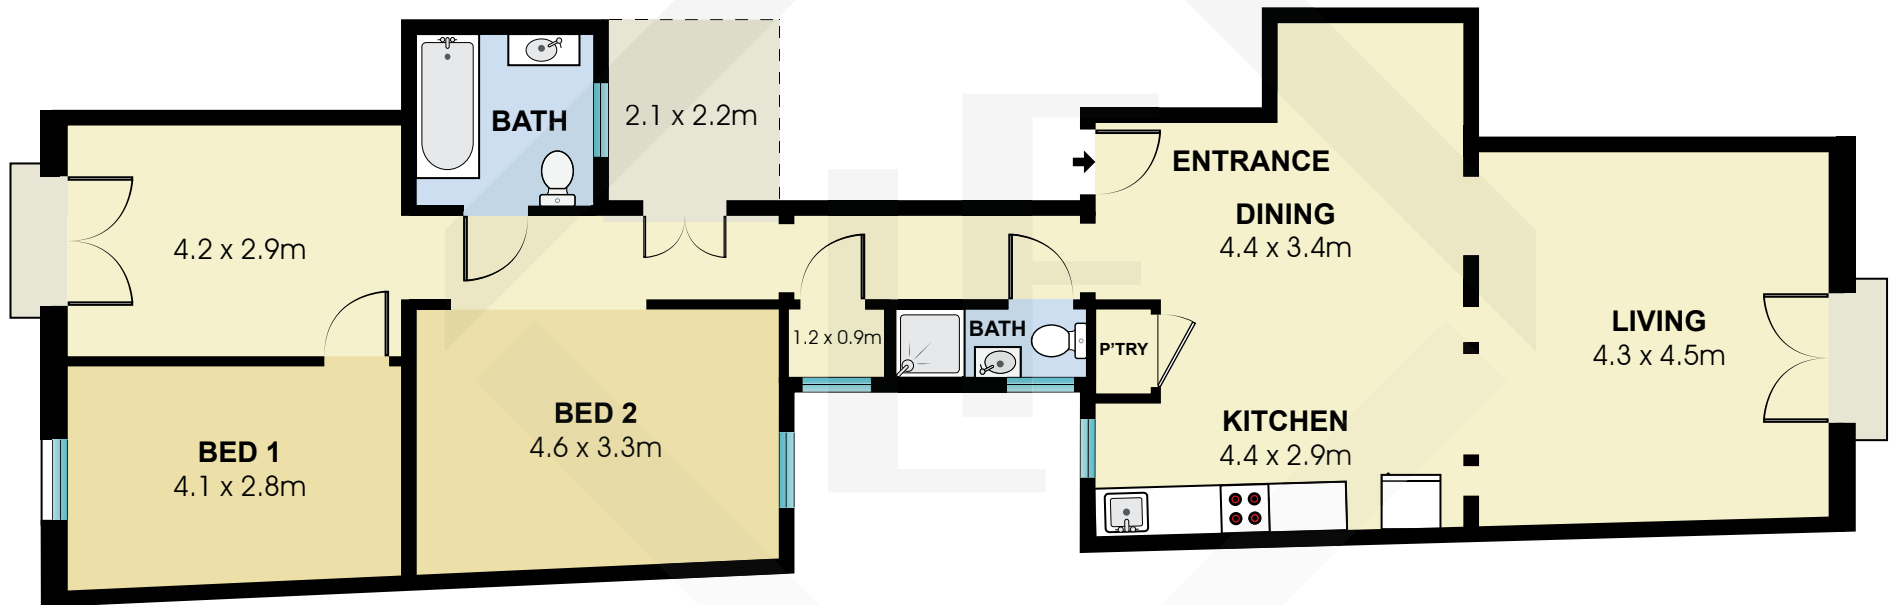

BCN6198

Measurements	
INT	113 m ²
EXT	1.5 m ²

Scale in metres. Indicative only. Dimensions are approximate. All information contained here in is gathered from sources we believe to be reliable. However we cannot guarantee its accuracy and interested persons should rely on their own enquiries.