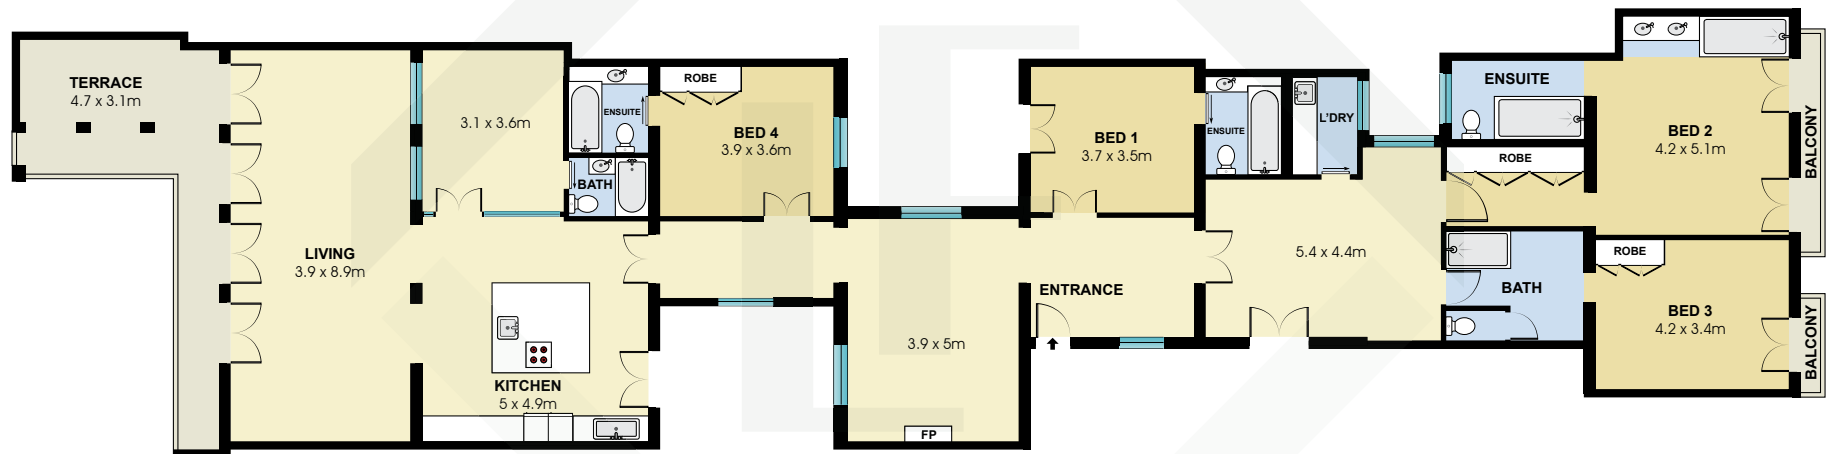

BCN6193

Measurements	
INT	252 m ²
EXT	26 m ²

Scale in metres. Indicative only. Dimensions are approximate. All information contained here in is gathered from sources we believe to be reliable. However we cannot guarantee its accuracy and interested persons should rely on their own enquiries.