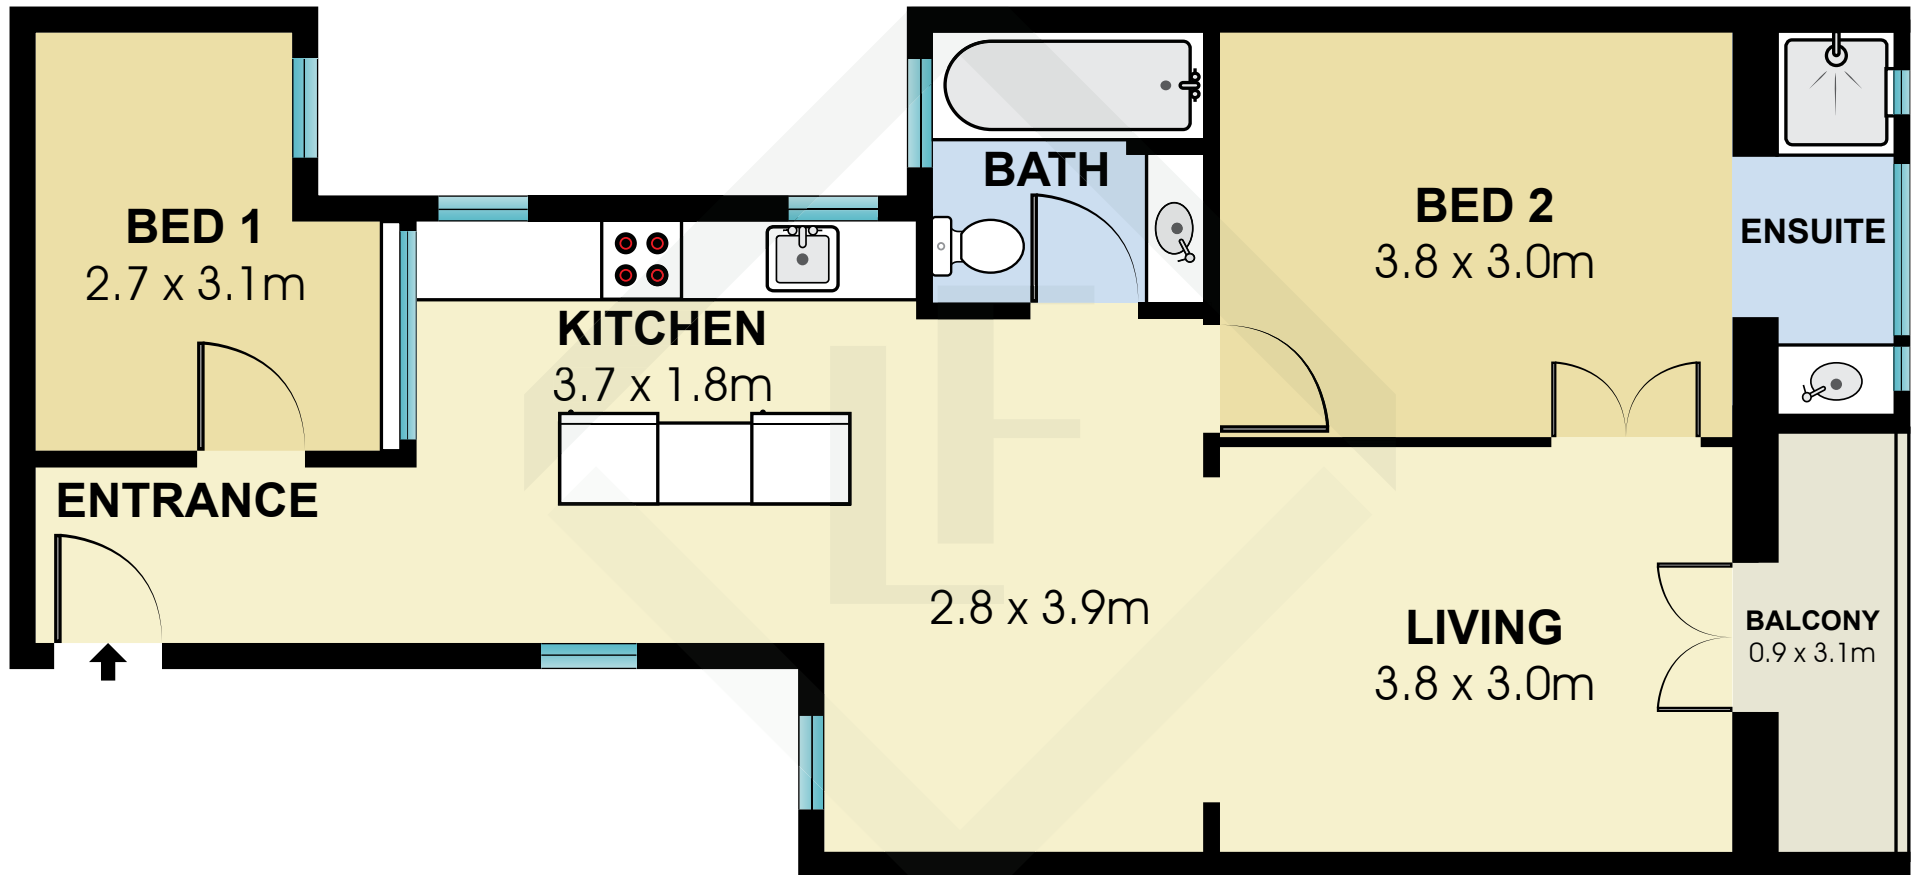

BCN6191

Measurements	
INT	70 m <sup>2</sup>
EXT	3 m <sup>2</sup>

Scale in metres. Indicative only. Dimensions are approximate. All information contained here in is gathered from sources we believe to be reliable. However we cannot guarantee its accuracy and interested persons should rely on their own enquiries.