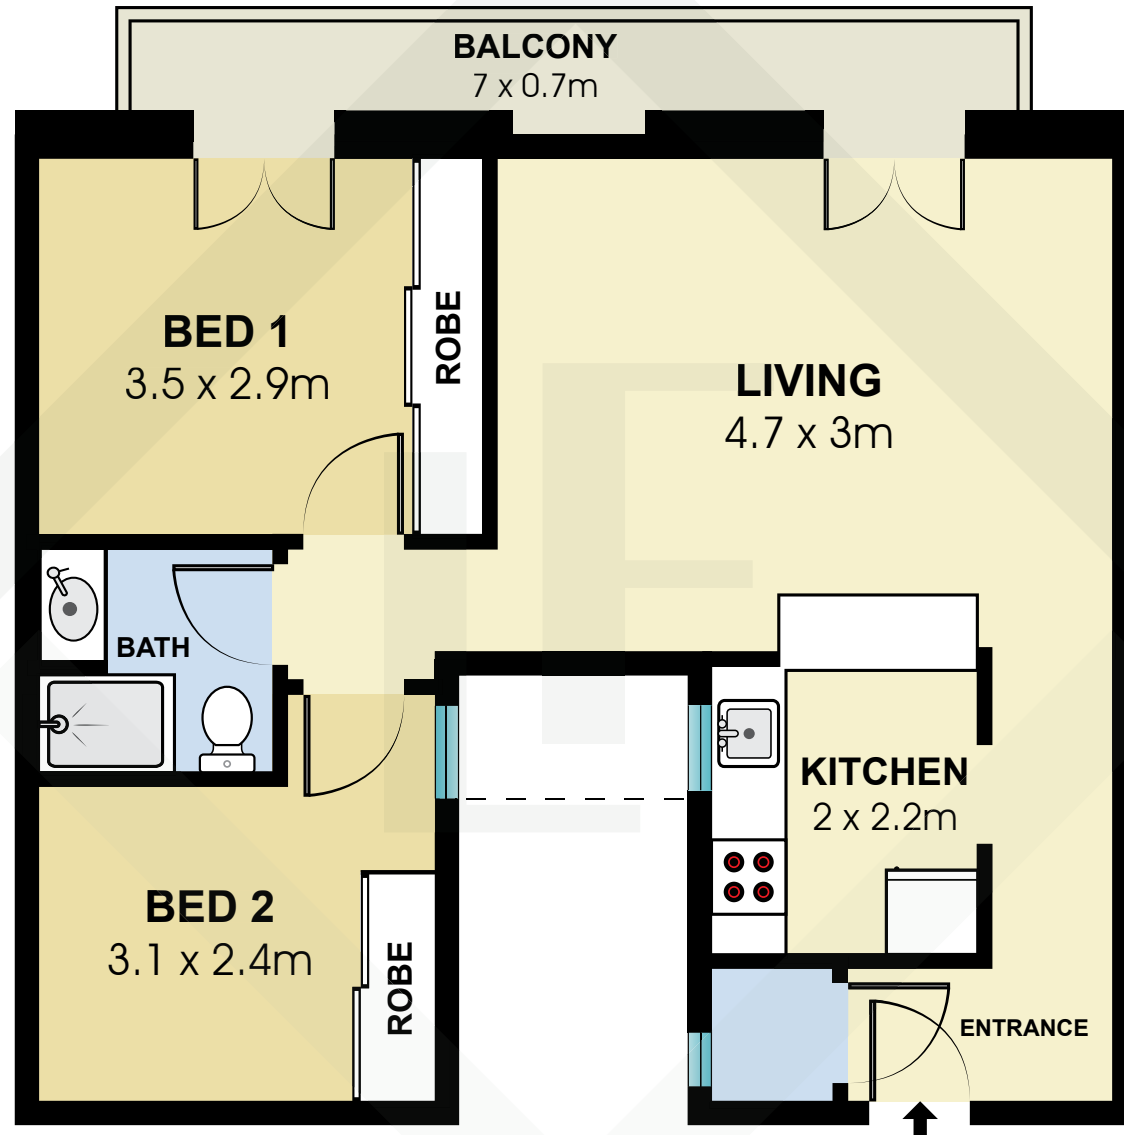

BCN6141

Measurements	
INT	60 m ²
EXT	4 m ²

Scale in metres. Indicative only. Dimensions are approximate. All information contained here in is gathered from sources we believe to be reliable. However we cannot guarantee its accuracy and interested persons should rely on their own enquiries.