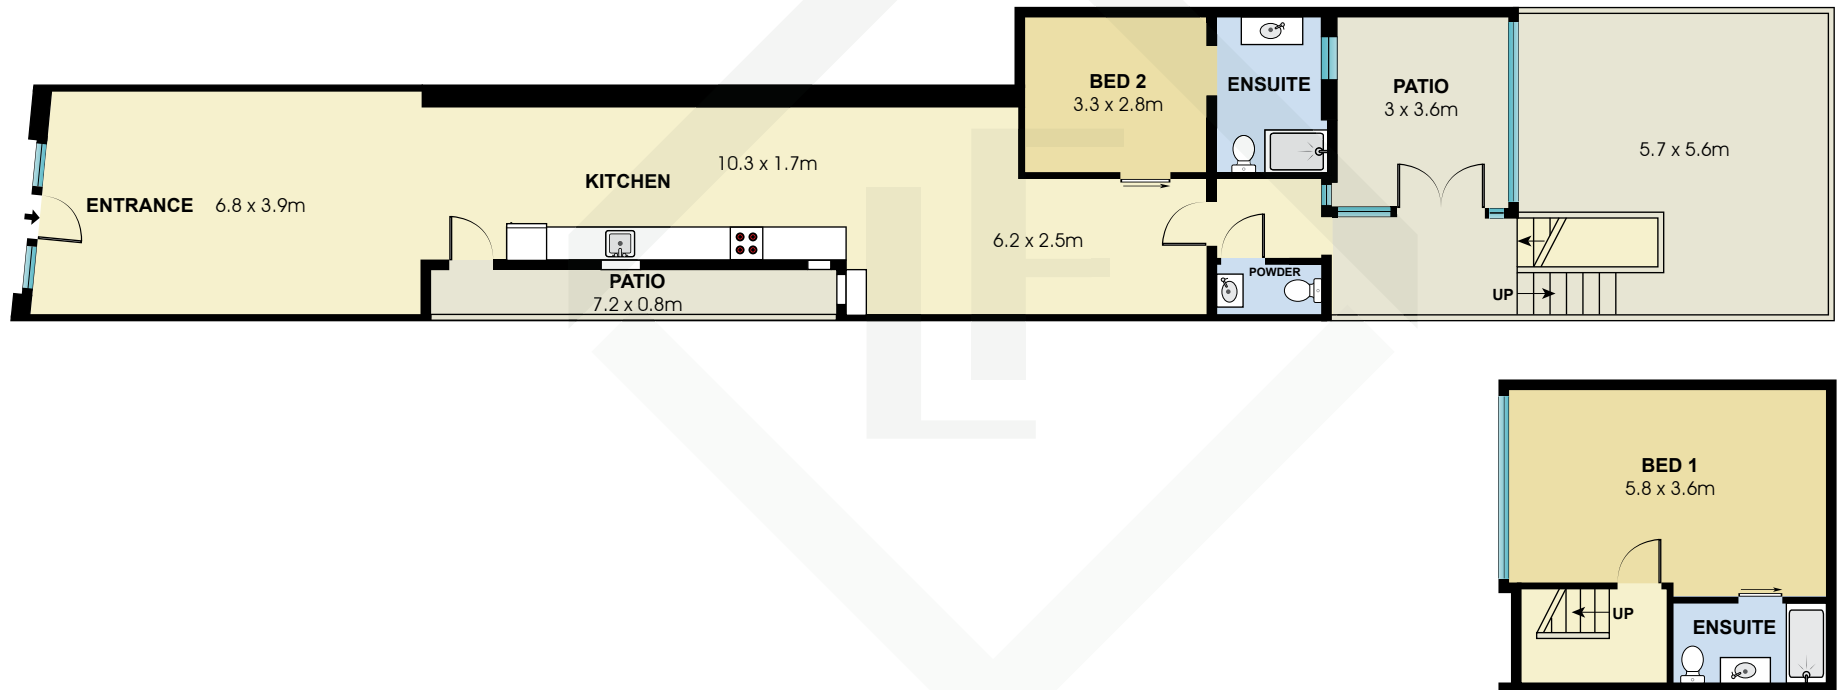

BCN6140

Measurements	
INT	123 m ²
EXT	57 m ²

Scale in metres. Indicative only. Dimensions are approximate. All information contained here in is gathered from sources we believe to be reliable. However we cannot guarantee its accuracy and interested persons should rely on their own enquiries.