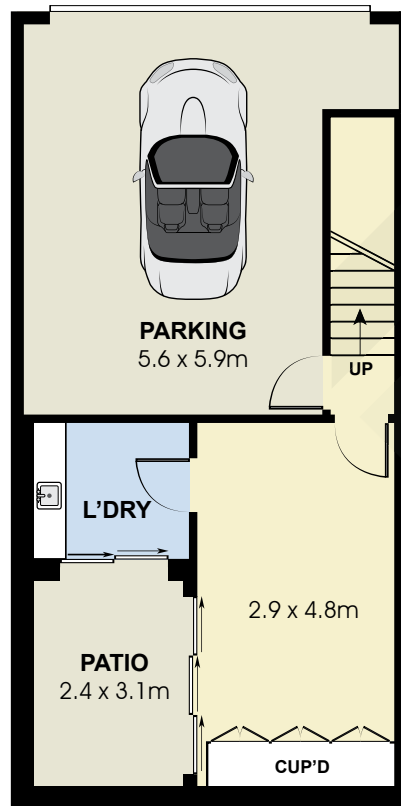

BCN6124

Lower Floor

Ground Floor

First Floor

Second Floor

Measurements	
INT	245 m ²
EXT	35 m ²

Scale in metres. Indicative only. Dimensions are approximate. All information contained here in is gathered from sources we believe to be reliable. However we cannot guarantee its accuracy and interested persons should rely on their own enquiries.