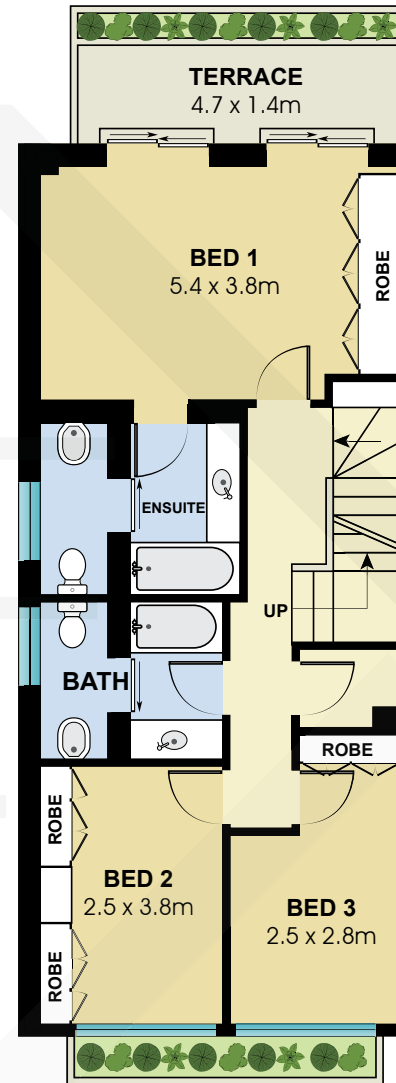

BCN6124

Lower Floor

Ground Floor

First Floor

Second Floor

Measurements	
INT	245 m ²
EXT	35 m ²

Scale in metres. Indicative only. Dimensions are approximate. All information contained here in is gathered from sources we believe to be reliable. However we cannot guarantee its accuracy and interested persons should rely on their own enquiries.