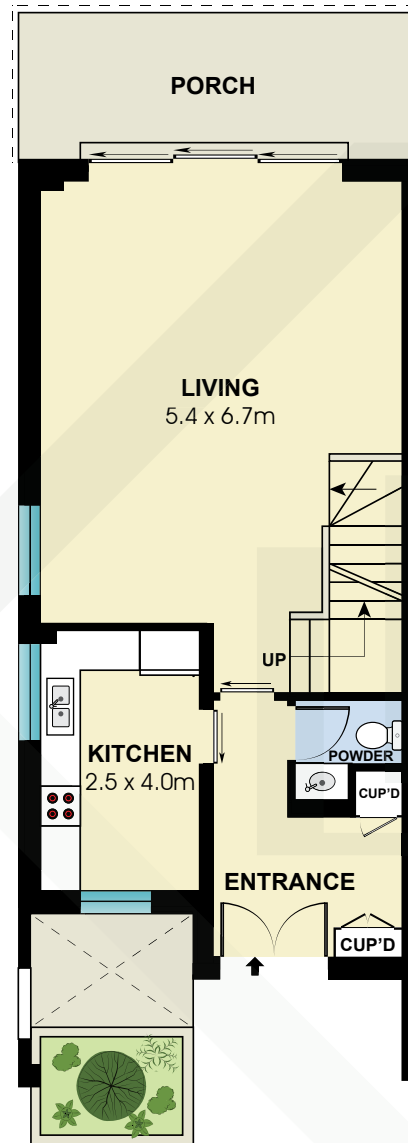

BCN6124

Lower Floor

Ground Floor

First Floor

Second Floor

Measurements	
INT	245 m ²
EXT	35 m ²

Scale in metres. Indicative only. Dimensions are approximate. All information contained here in is gathered from sources we believe to be reliable. However we cannot guarantee its accuracy and interested persons should rely on their own enquiries.