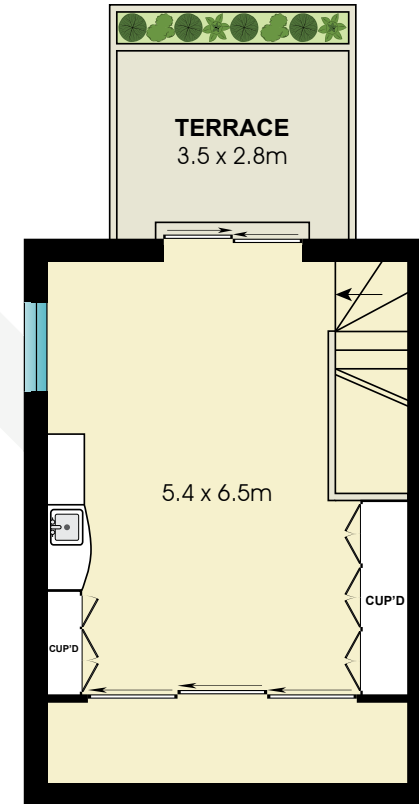

BCN6124

Lower Floor

Ground Floor

First Floor

Second Floor

Measurements	
INT	245 m ²
EXT	35 m ²

Scale in metres. Indicative only. Dimensions are approximate. All information contained here in is gathered from sources we believe to be reliable. However we cannot guarantee its accuracy and interested persons should rely on their own enquiries.