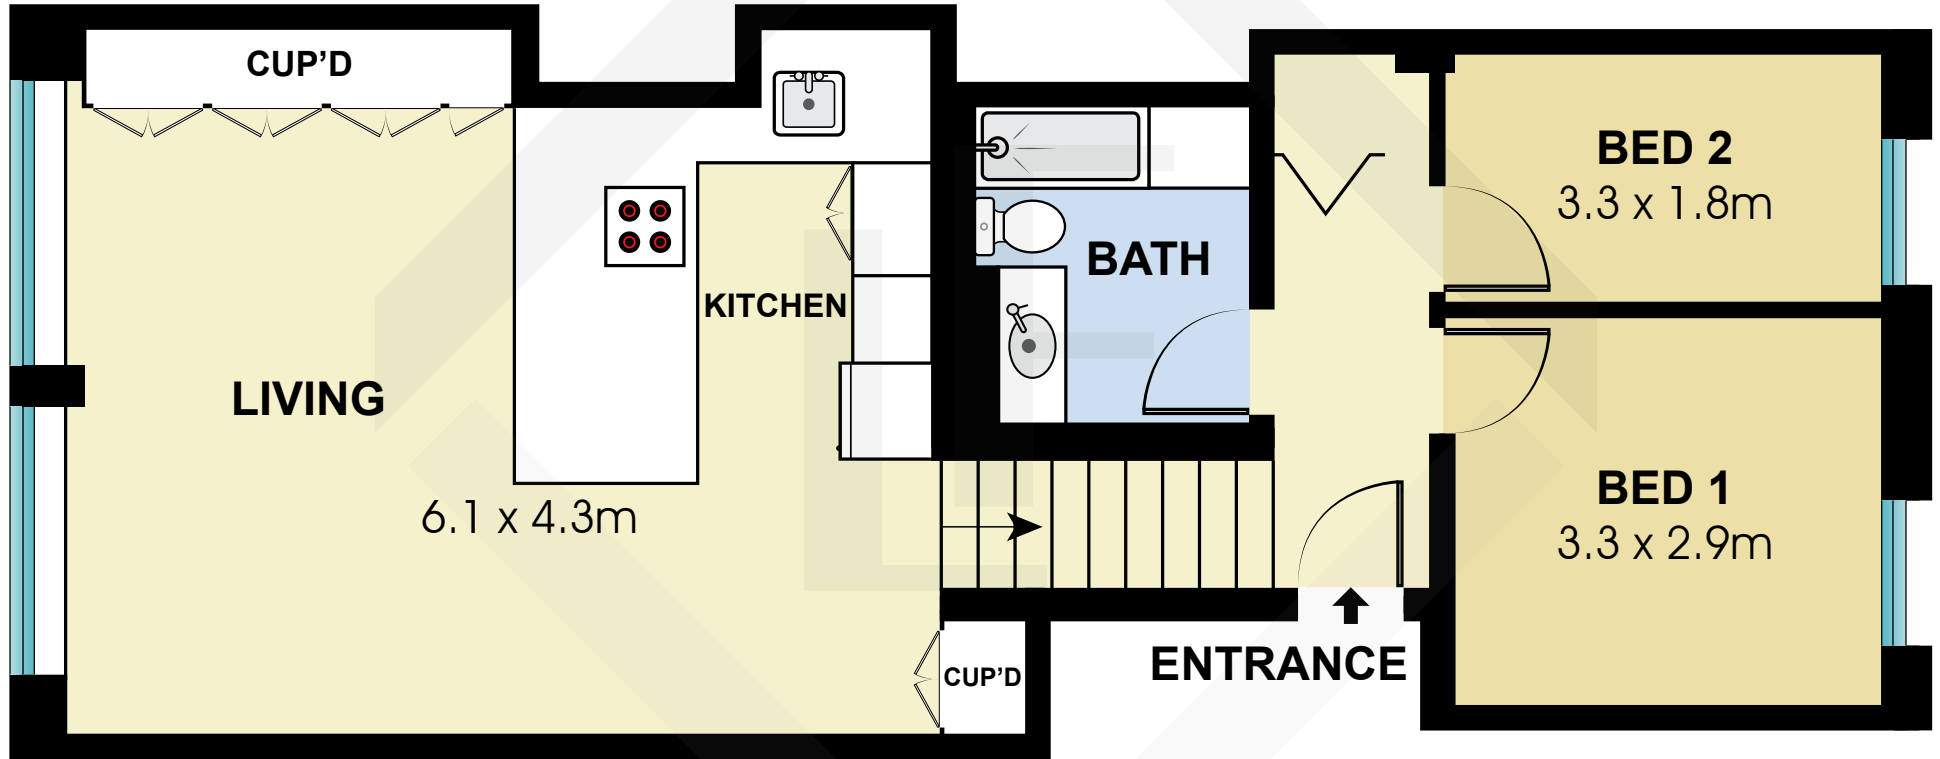

BCN6091

Measurements	
CONSTR	67 m ²

Scale in metres. Indicative only. Dimensions are approximate. All information contained here in is gathered from sources we believe to be reliable. However we cannot guarantee its accuracy and interested persons should rely on their own enquiries.