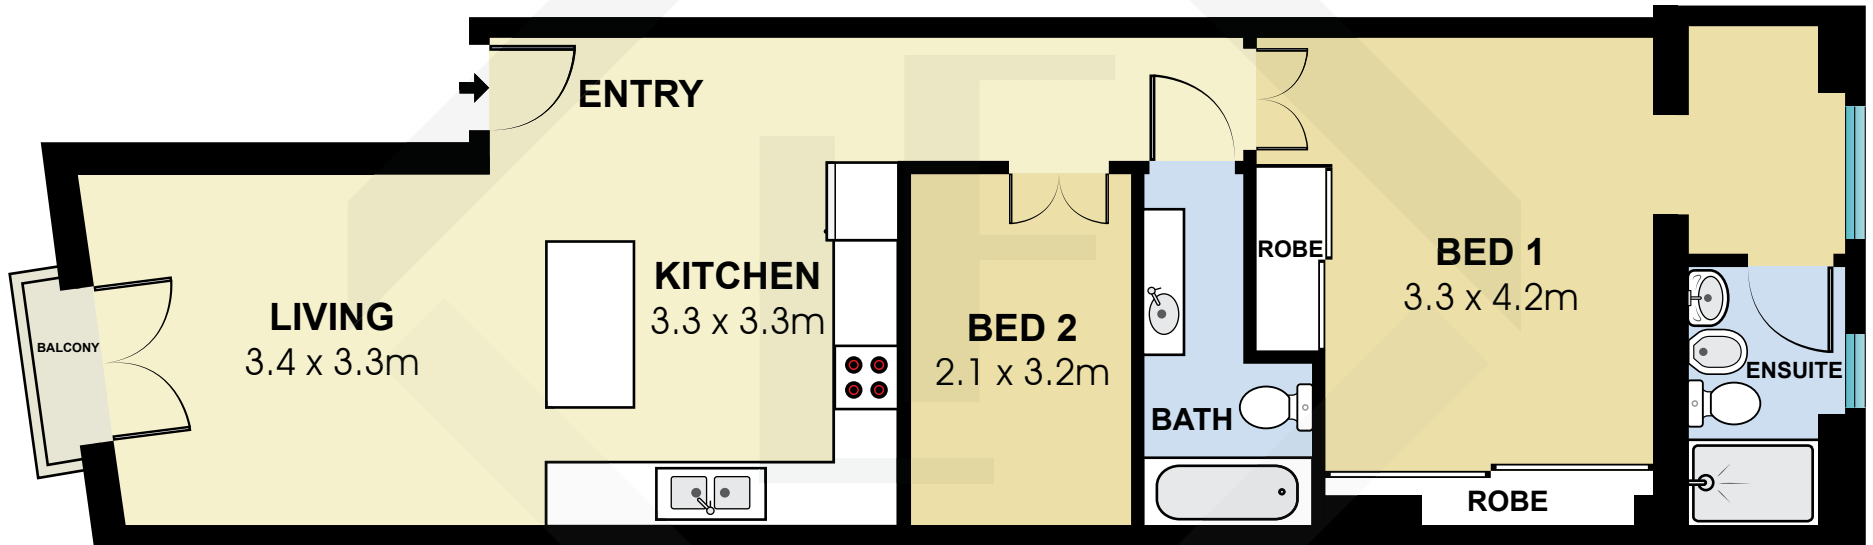

BCN6064

Measurements	
INT	63 m ²
EXT	0.5 m ²

Scale in metres. Indicative only. Dimensions are approximate. All information contained here in is gathered from sources we believe to be reliable. However we cannot guarantee its accuracy and interested persons should rely on their own enquiries.