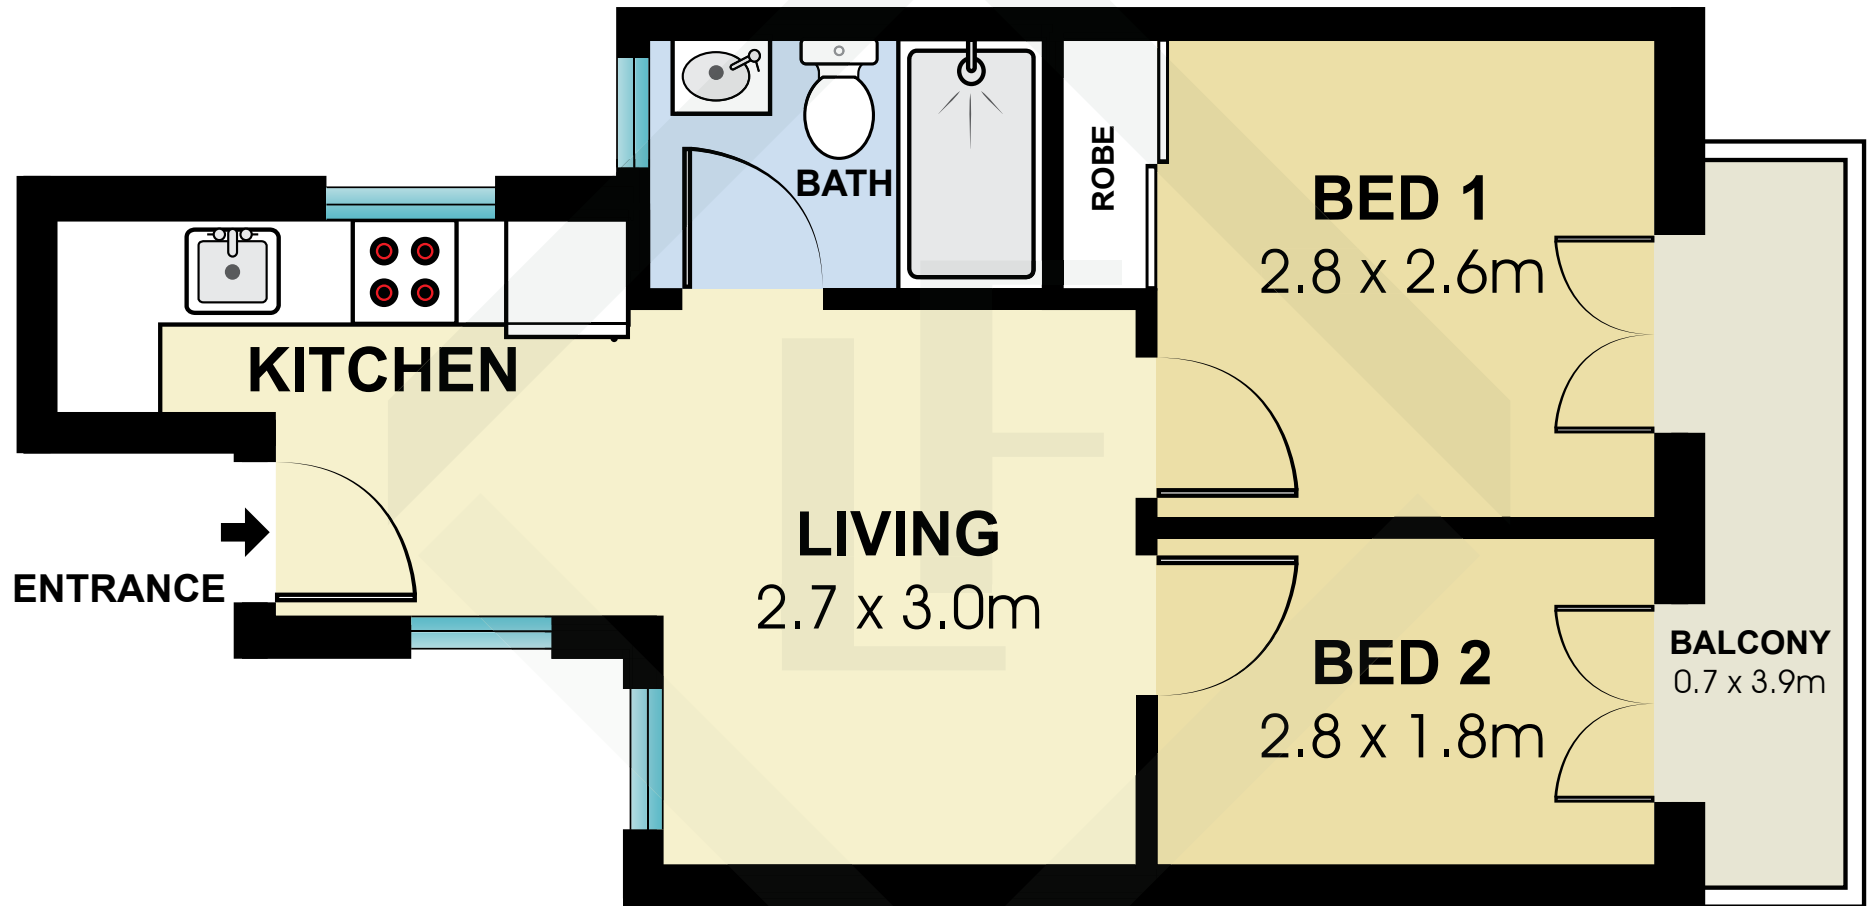

BCN6063

Measurements	
INT	34 m <sup>2</sup>
EXT	3 m <sup>2</sup>

Scale in metres. Indicative only. Dimensions are approximate. All information contained here in is gathered from sources we believe to be reliable. However we cannot guarantee its accuracy and interested persons should rely on their own enquiries.