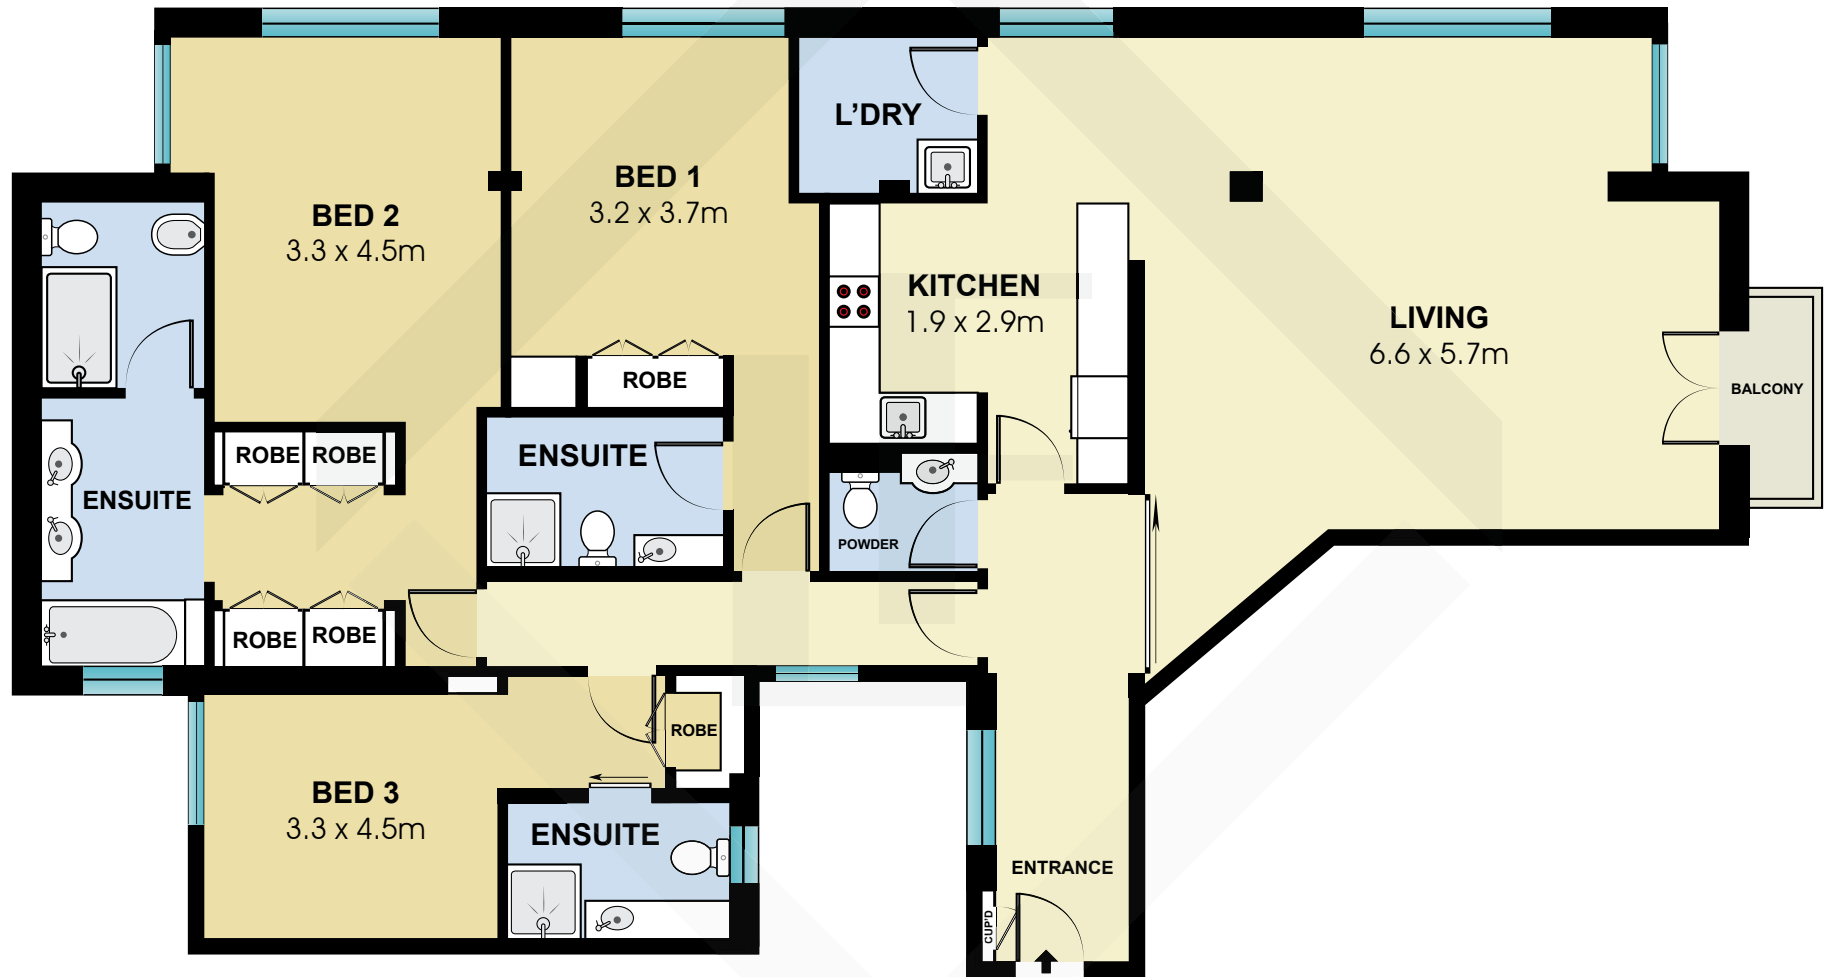

BCN6060

Measurements	
INT	155 m ²
EXT	2 m ²

Scale in metres. Indicative only. Dimensions are approximate. All information contained here in is gathered from sources we believe to be reliable. However we cannot guarantee its accuracy and interested persons should rely on their own enquiries.