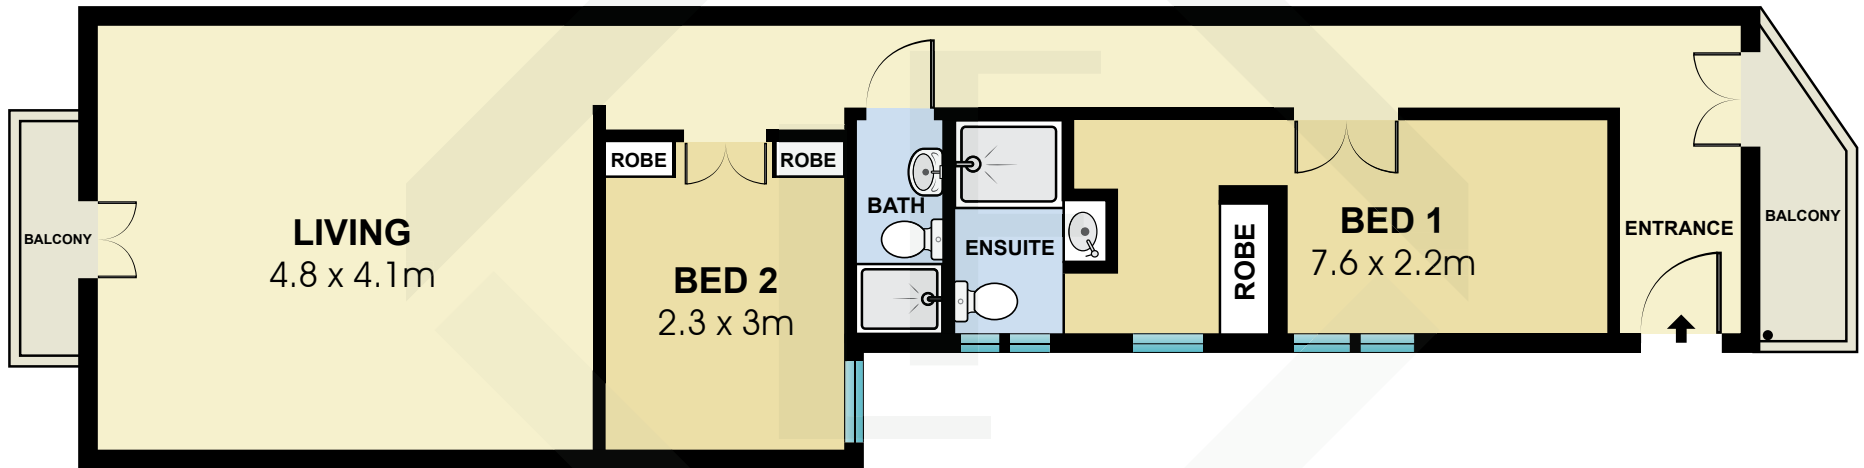

BCN5981

Measurements	
INT	57 m ²
EXT	4 m ²

Scale in metres. Indicative only. Dimensions are approximate. All information contained here in is gathered from sources we believe to be reliable. However we cannot guarantee its accuracy and interested persons should rely on their own enquiries.