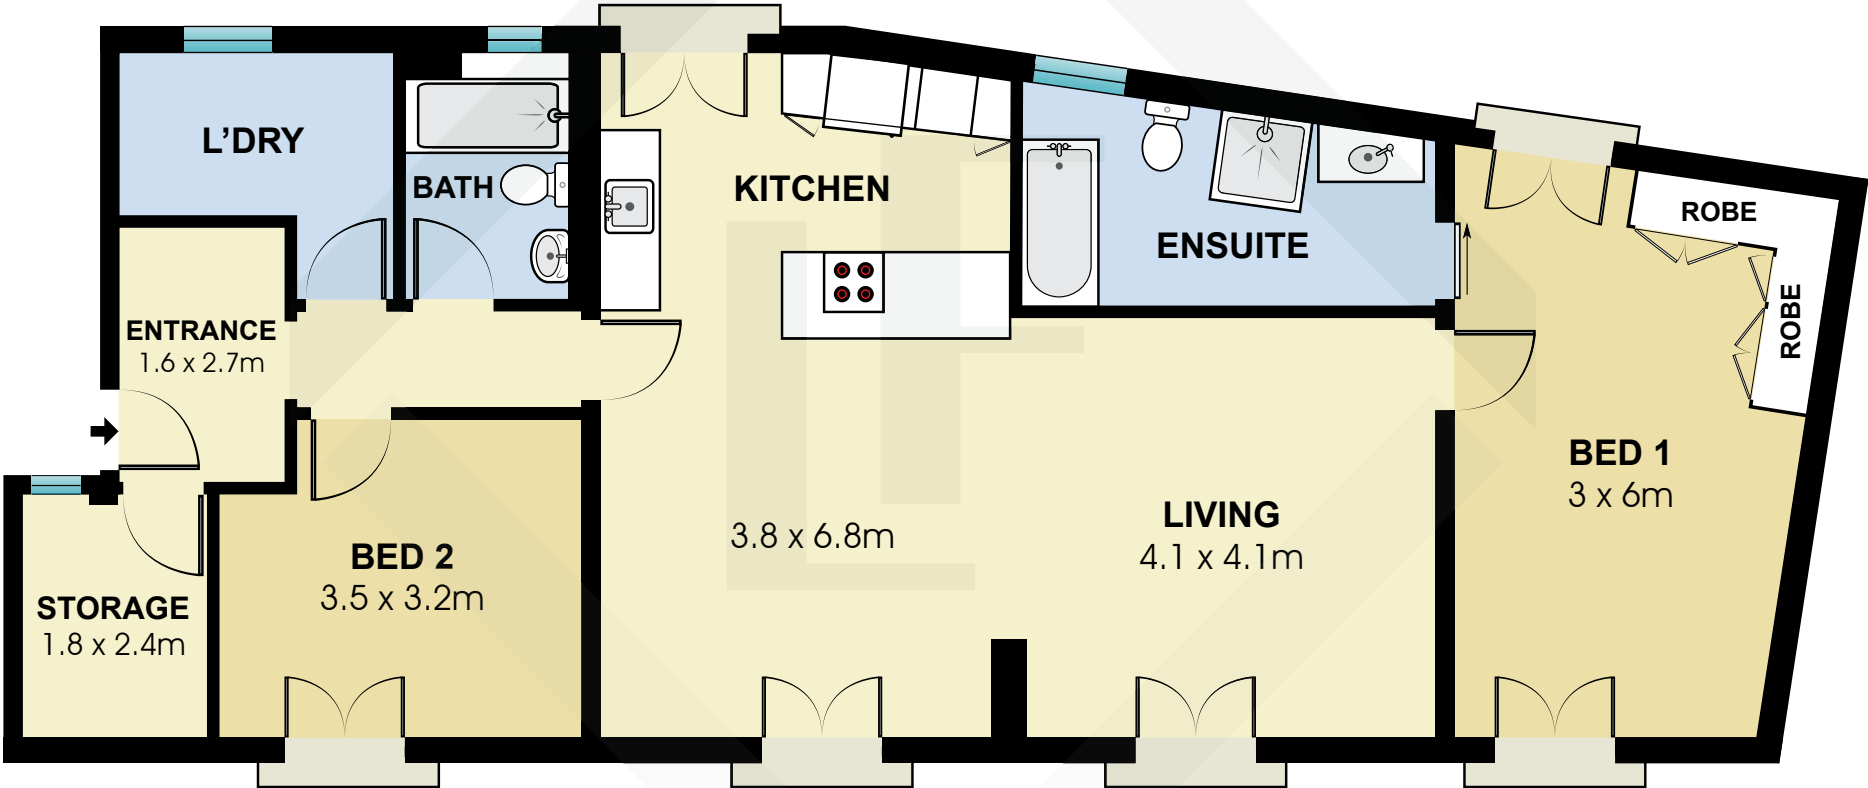

BCN5954

Measurements	
INT	128 m ²
EXT	3 m ²

Scale in metres. Indicative only. Dimensions are approximate. All information contained here in is gathered from sources we believe to be reliable. However we cannot guarantee its accuracy and interested persons should rely on their own enquiries.