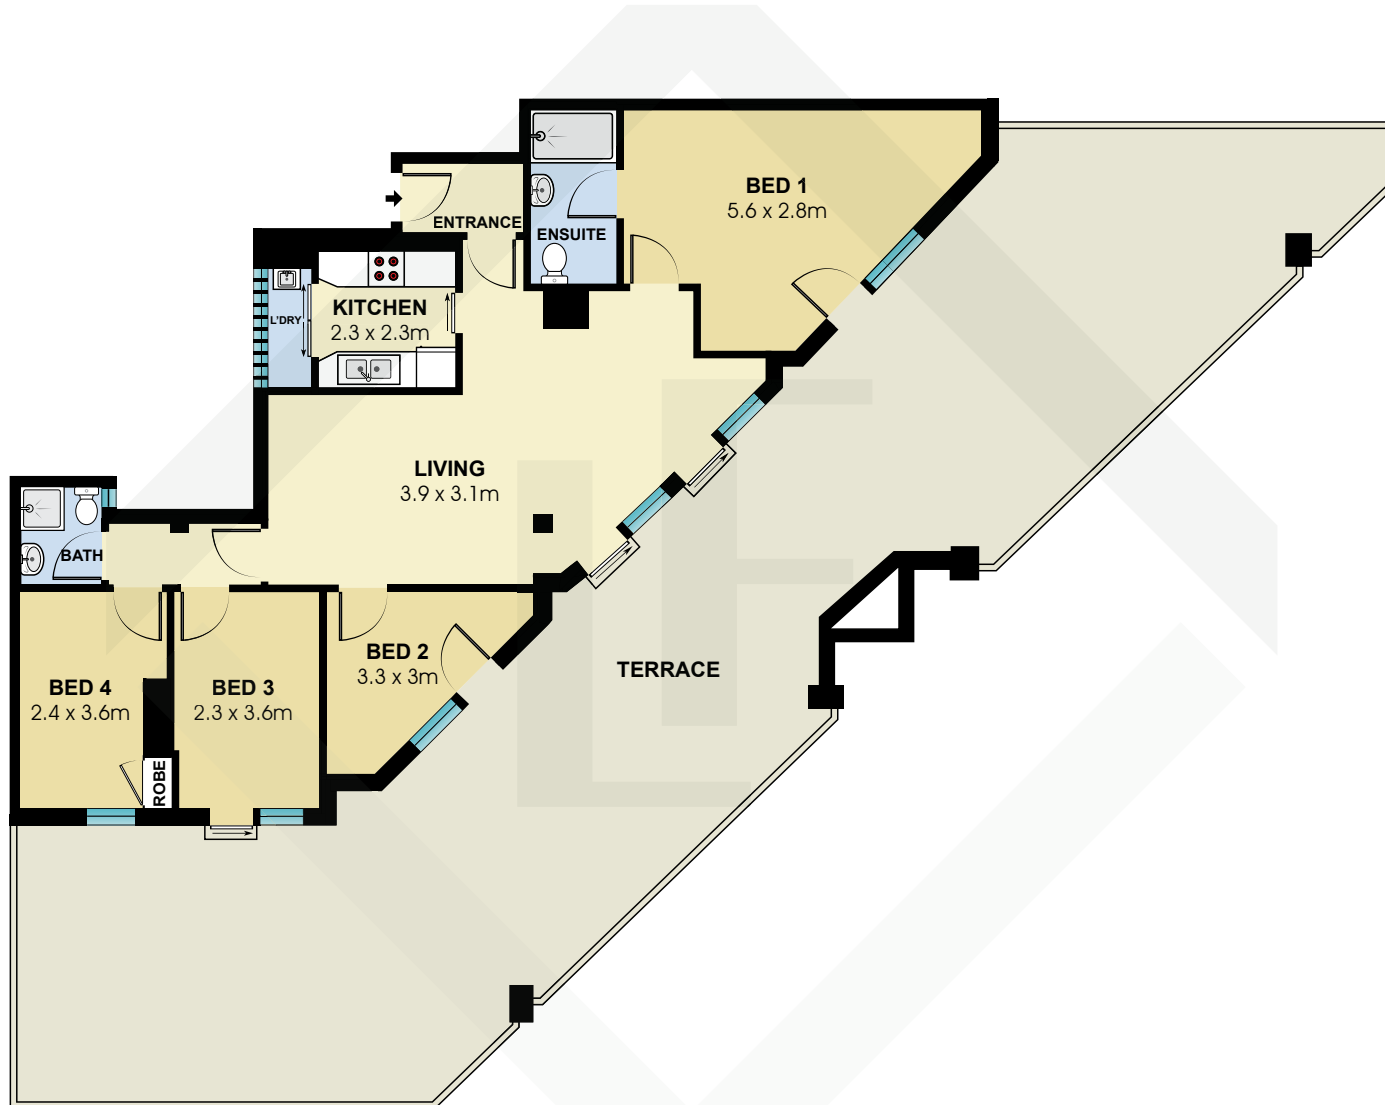

BCN5952

Measurements	
INT	93 m ²
EXT	117 m ²

Scale in metres. Indicative only. Dimensions are approximate. All information contained here in is gathered from sources we believe to be reliable. However we cannot guarantee its accuracy and interested persons should rely on their own enquiries.