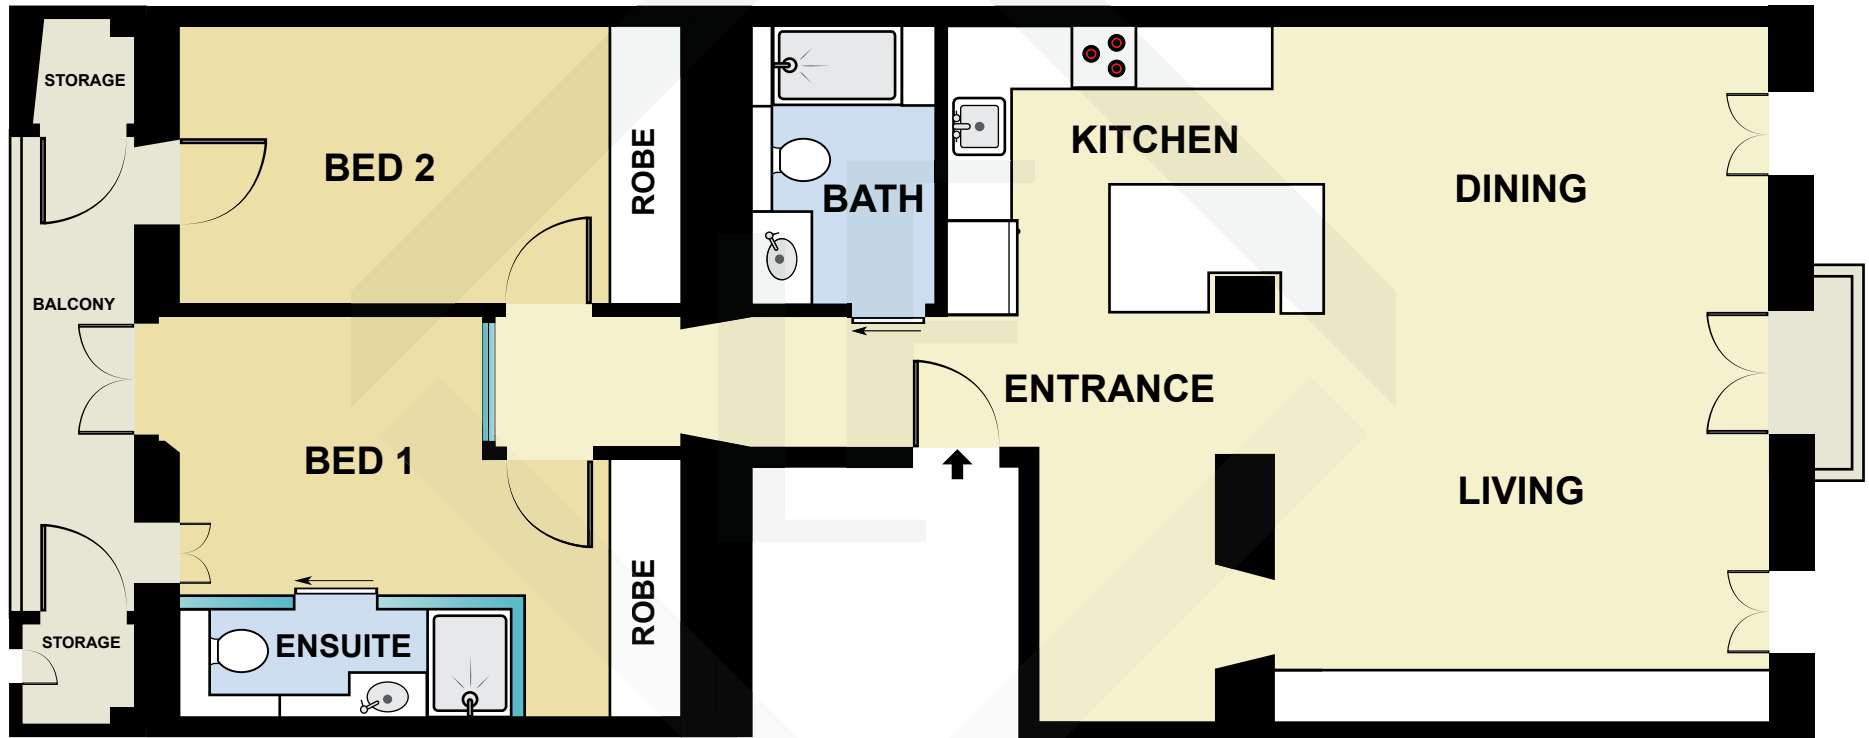

BCN5897

Measurements	
INT	80 m <sup>2</sup>
EXT	7 m <sup>2</sup>

Scale in metres. Indicative only. Dimensions are approximate. All information contained here in is gathered from sources we believe to be reliable. However we cannot guarantee its accuracy and interested persons should rely on their own enquiries.