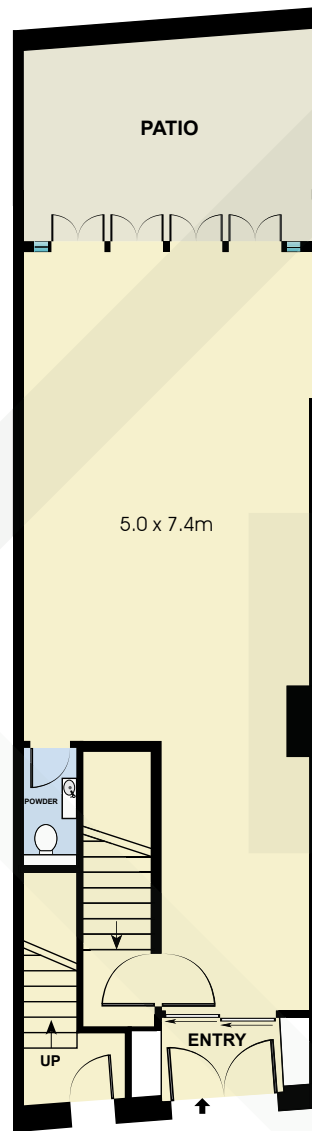

BCN5875

Basement

Ground Floor

First Floor

Terrace

Measurements	
INT	222 m <sup>2</sup>
EXT	101 m <sup>2</sup>

Scale in metres. Indicative only. Dimensions are approximate. All information contained here in is gathered from sources we believe to be reliable. However we cannot guarantee its accuracy and interested persons should rely on their own enquiries.