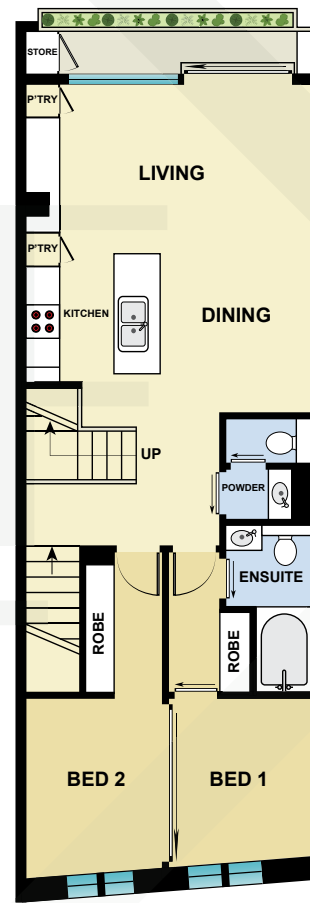

BCN5875

Basement

Ground Floor

First Floor

Terrace

Measurements	
INT	222 m <sup>2</sup>
EXT	101 m <sup>2</sup>

Scale in metres. Indicative only. Dimensions are approximate. All information contained here in is gathered from sources we believe to be reliable. However we cannot guarantee its accuracy and interested persons should rely on their own enquiries.