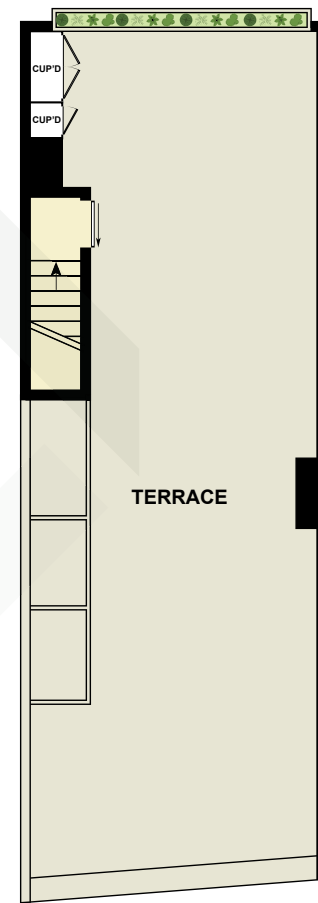

BCN5875

Basement

Ground Floor

First Floor

Terrace

Measurements	
INT	222 m <sup>2</sup>
EXT	101 m <sup>2</sup>

Scale in metres. Indicative only. Dimensions are approximate. All information contained here in is gathered from sources we believe to be reliable. However we cannot guarantee its accuracy and interested persons should rely on their own enquiries.