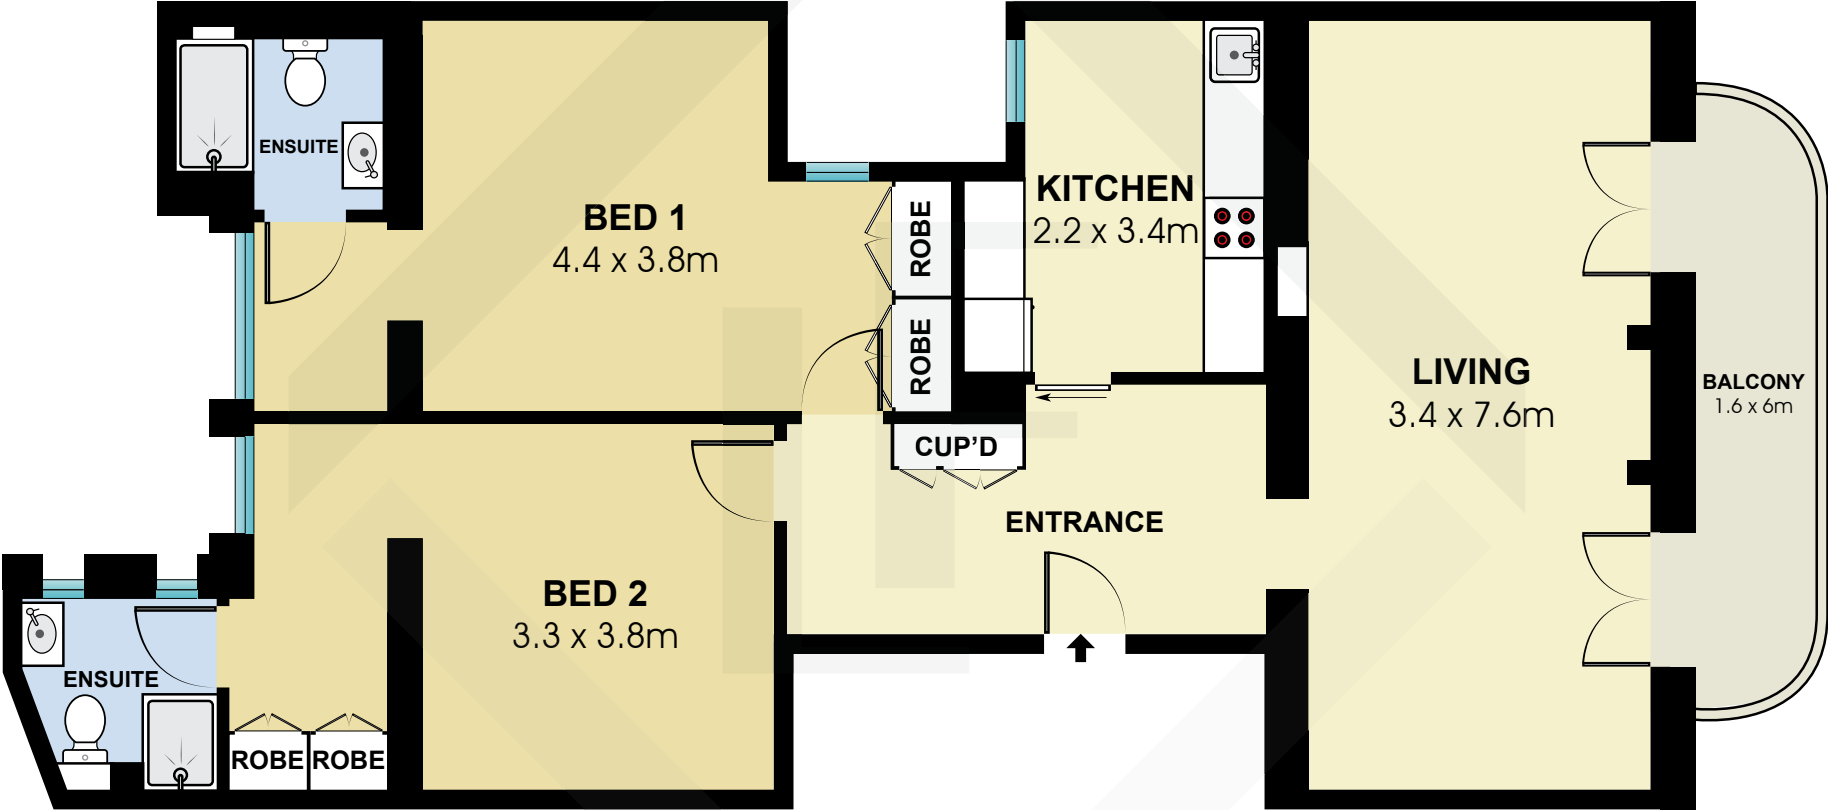

BCN5826

Measurements	
INT	102 m <sup>2</sup>
EXT	5 m <sup>2</sup>

Scale in metres. Indicative only. Dimensions are approximate. All information contained here in is gathered from sources we believe to be reliable. However we cannot guarantee its accuracy and interested persons should rely on their own enquiries.