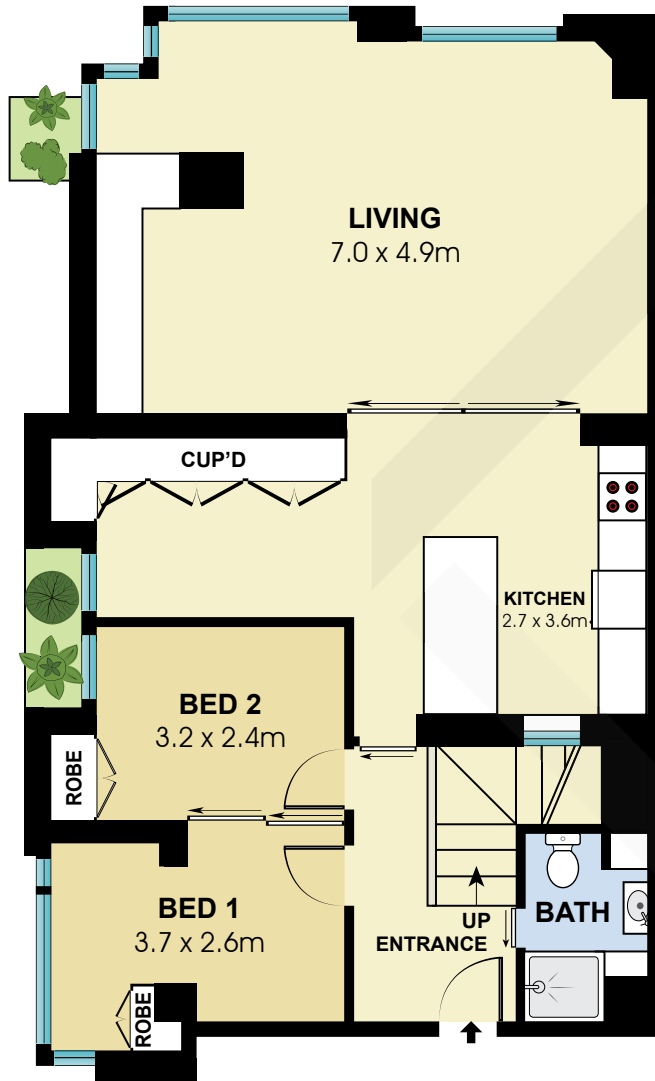

BCN5742

Ground Floor

First Floor

Measurements	
INT	129 m ²
EXT	52 m ²

Scale in metres. Indicative only. Dimensions are approximate. All information contained here in is gathered from sources we believe to be reliable. However we cannot guarantee its accuracy and interested persons should rely on their own enquiries.