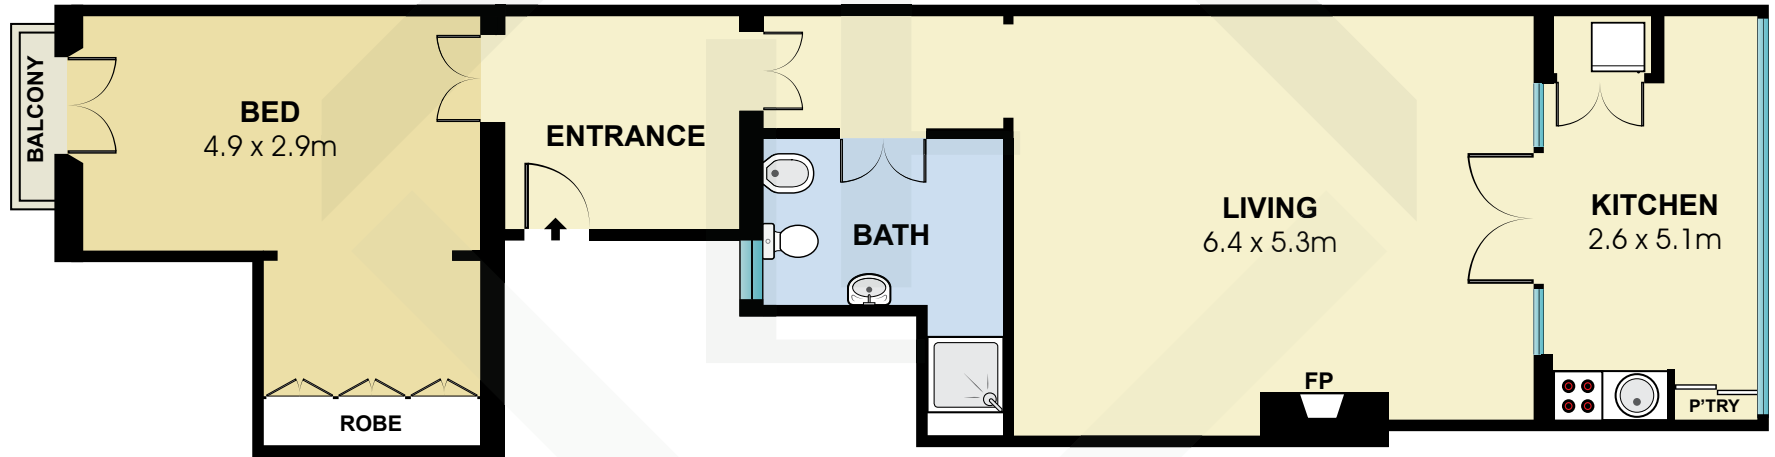

BCN5715

Measurements	
INT	91 m ²
EXT	1 m ²

Scale in metres. Indicative only. Dimensions are approximate. All information contained here in is gathered from sources we believe to be reliable. However we cannot guarantee its accuracy and interested persons should rely on their own enquiries.