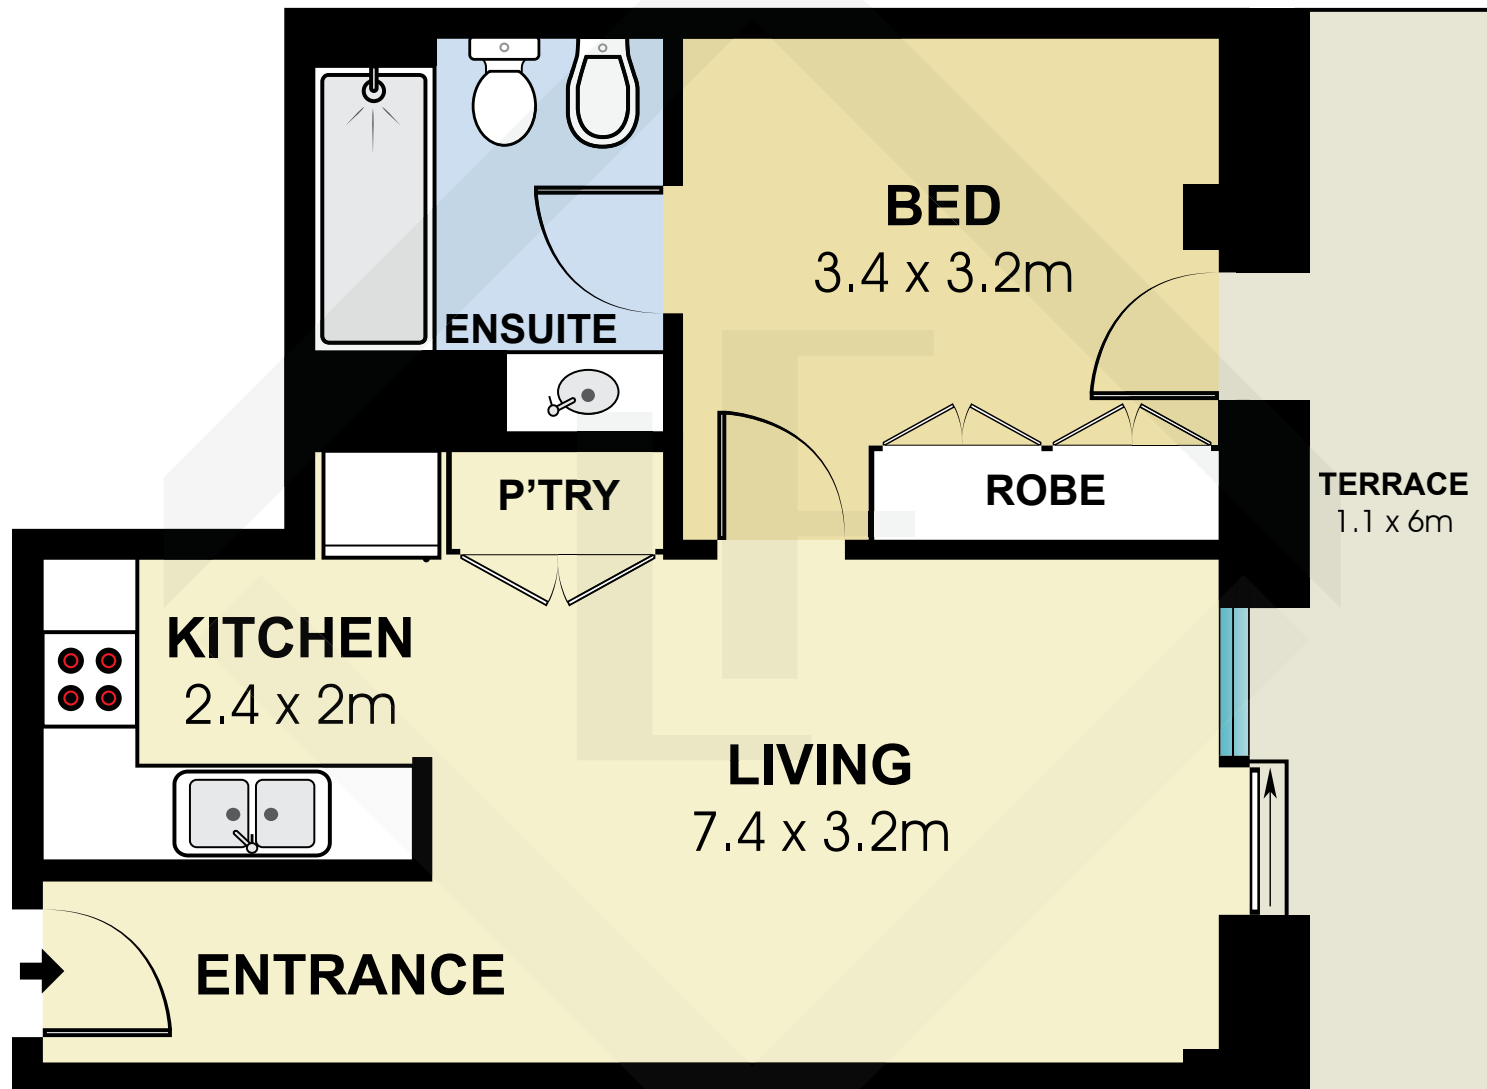

BCN5572

Measurements	
INT	42 m ²
EXT	7 m ²

Scale in metres. Indicative only. Dimensions are approximate. All information contained here in is gathered from sources we believe to be reliable. However we cannot guarantee its accuracy and interested persons should rely on their own enquiries.