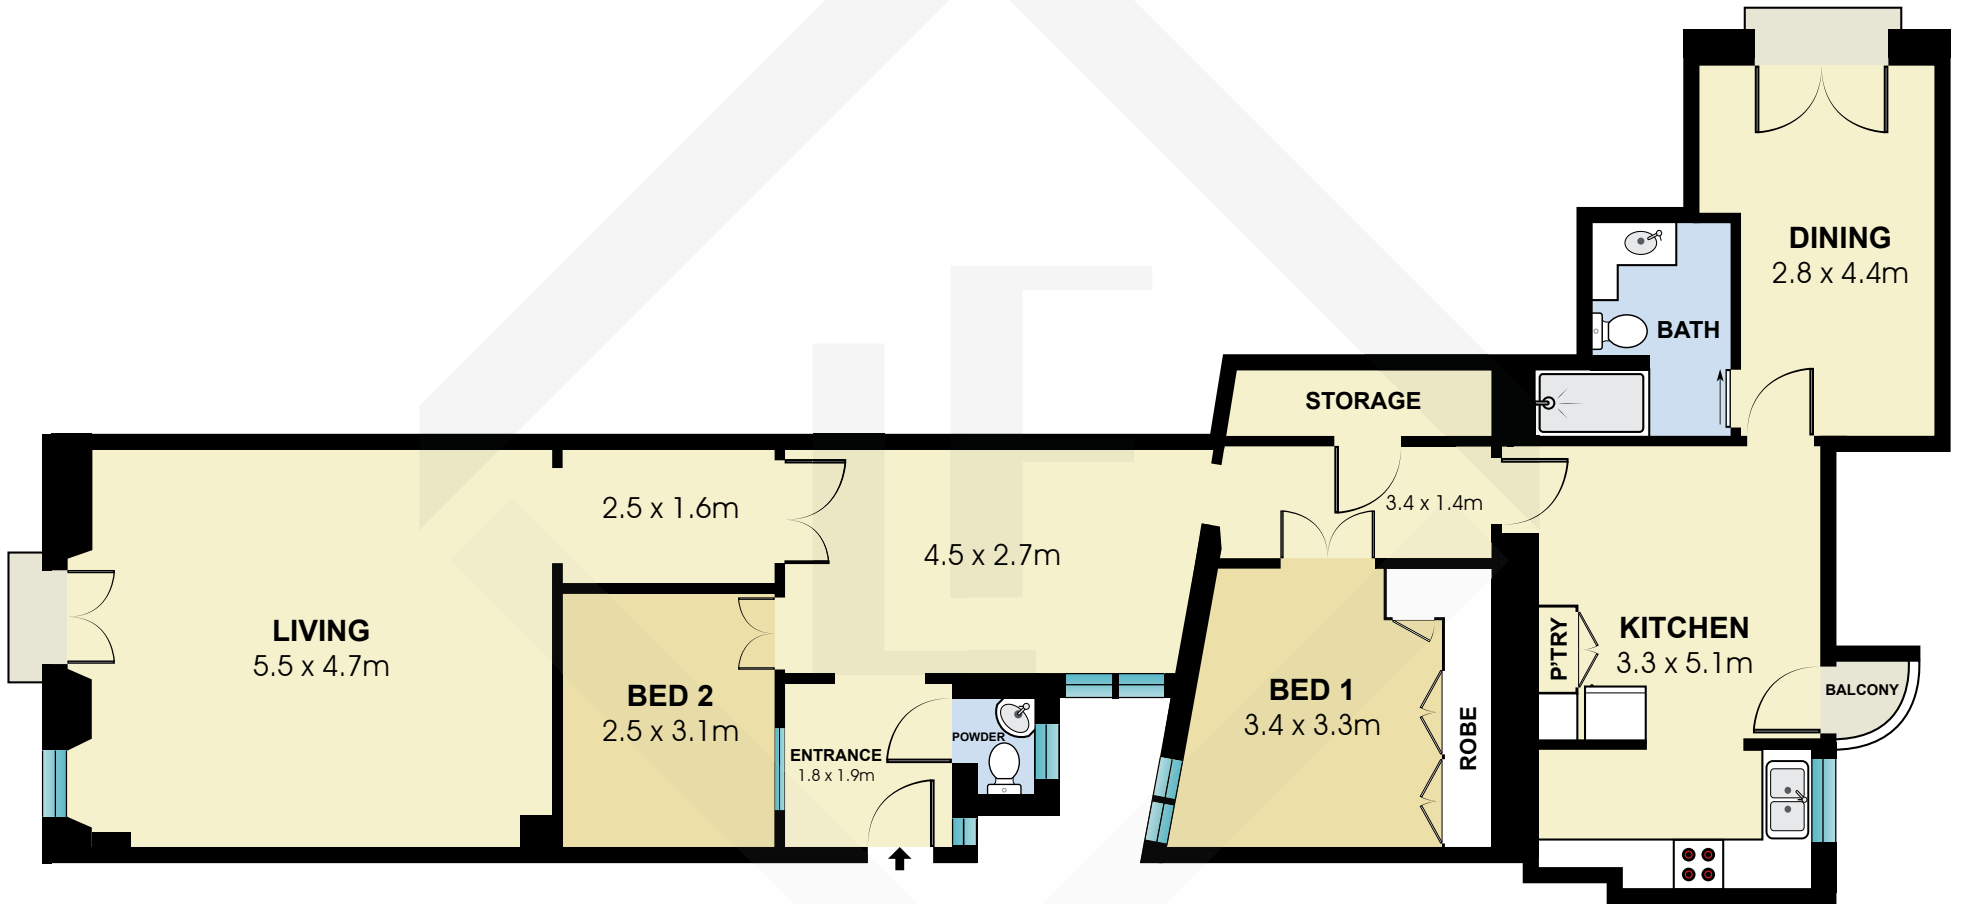

BCN5565

Measurements	
INT	118 m ²
EXT	4 m ²

Scale in metres. Indicative only. Dimensions are approximate. All information contained here in is gathered from sources we believe to be reliable. However we cannot guarantee its accuracy and interested persons should rely on their own enquiries.